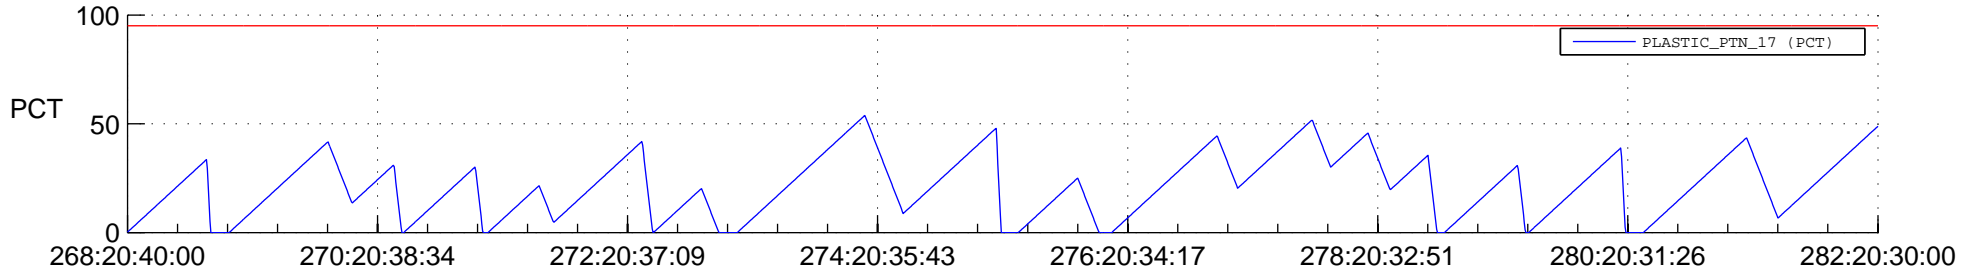

STEREO BEHIND SSR PCT Full Prediction

SWAVES_Percent_Full_Prediction

IMPACT_Percent_Full_Prediction

PLASTIC_Percent_Full_Prediction

Spacecraft_DownLink_Rate

Ground Time (2012:268:20:40:00.000 -2012:282:20:30:00.000)