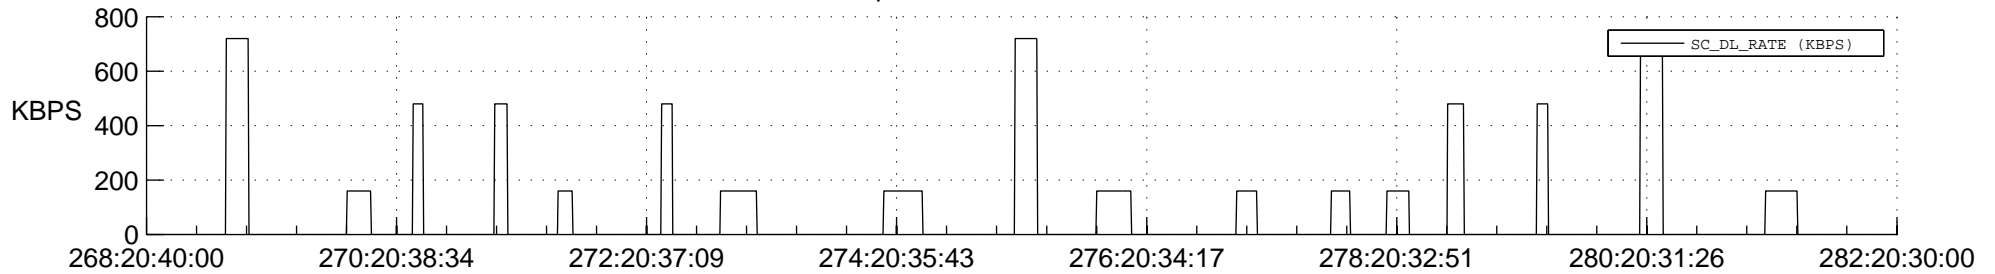

STEREO BEHIND SSR PCT Full Prediction

SWAVES_Percent_Full_Prediction

IMPACT_Percent_Full_Prediction

PLASTIC_Percent_Full_Prediction

Spacecraft_DownLink_Rate

Ground Time (2012:268:20:40:00.000 -2012:282:20:30:00.000)