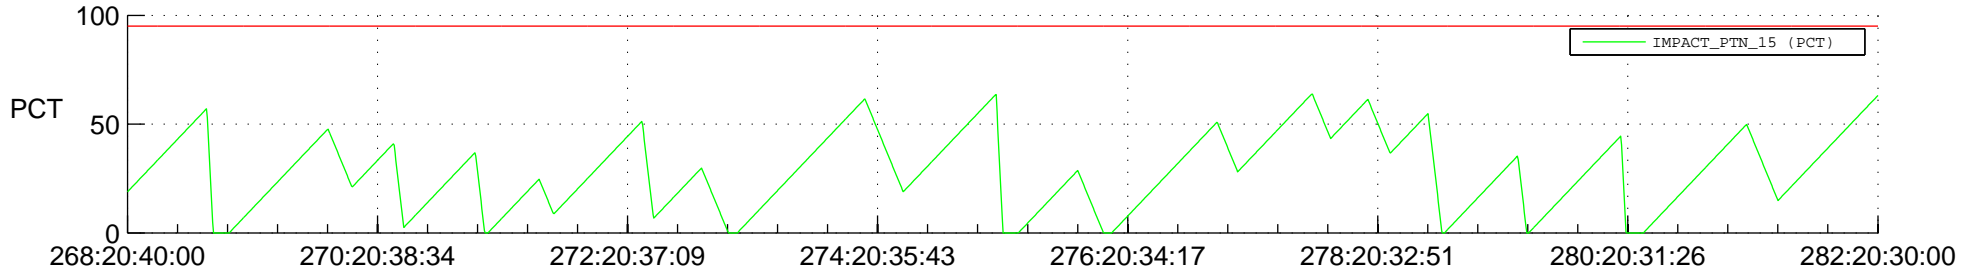

STEREO BEHIND SSR PCT Full Prediction

SWAVES_Percent_Full_Prediction

IMPACT_Percent_Full_Prediction

PLASTIC_Percent_Full_Prediction

Spacecraft_DownLink_Rate

Ground Time (2012:268:20:40:00.000 -2012:282:20:30:00.000)