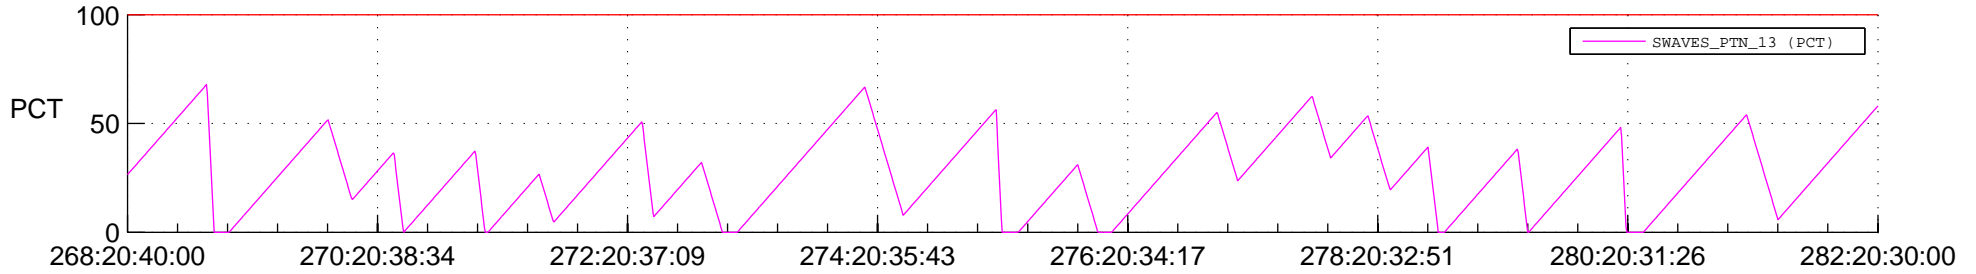

STEREO BEHIND SSR PCT Full Prediction

SWAVES_Percent_Full_Prediction

IMPACT_Percent_Full_Prediction

PLASTIC_Percent_Full_Prediction

Spacecraft_DownLink_Rate

Ground Time (2012:268:20:40:00.000 -2012:282:20:30:00.000)