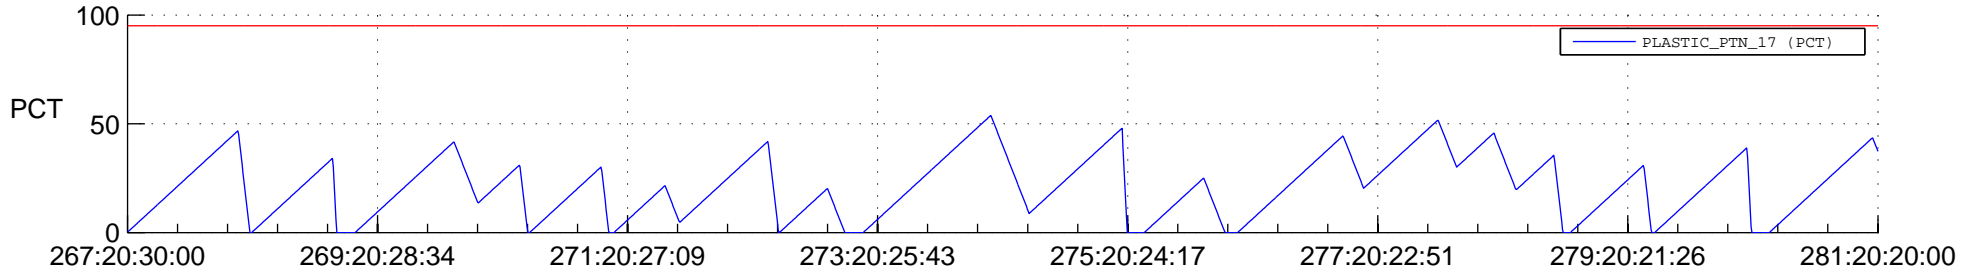

PLASTIC_Percent_Full_Prediction