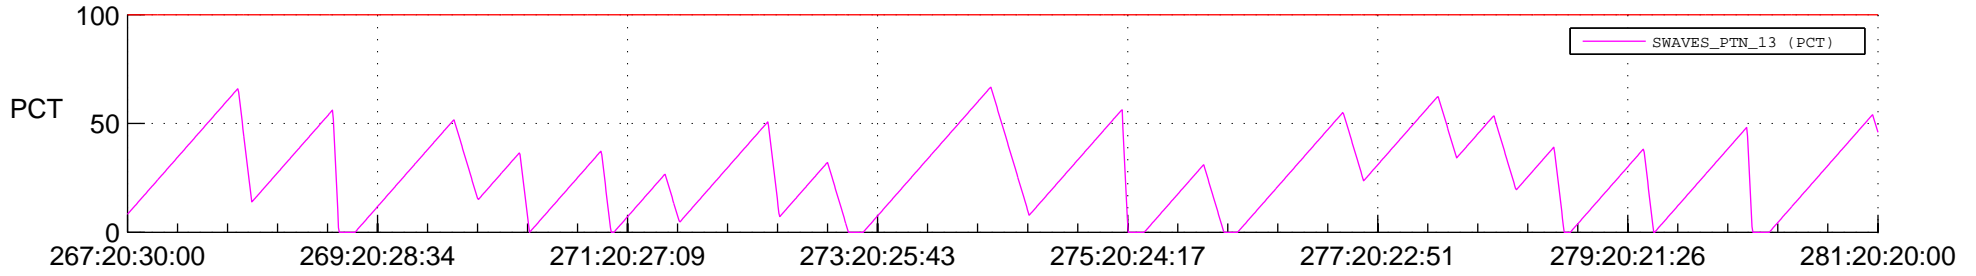

# STEREO BEHIND SSR PCT Full Prediction

## SWAVES\_Percent\_Full\_Prediction