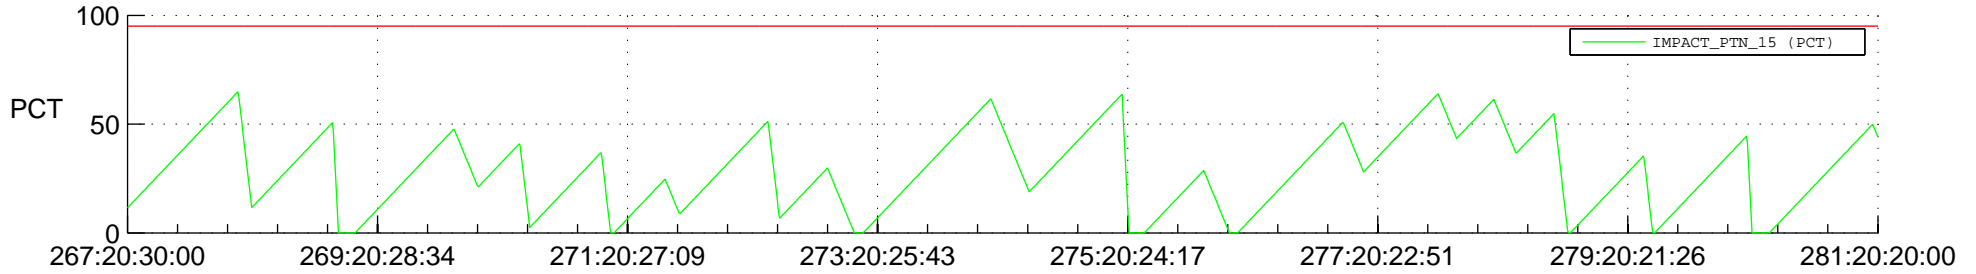

IMPACT_Percent_Full_Prediction