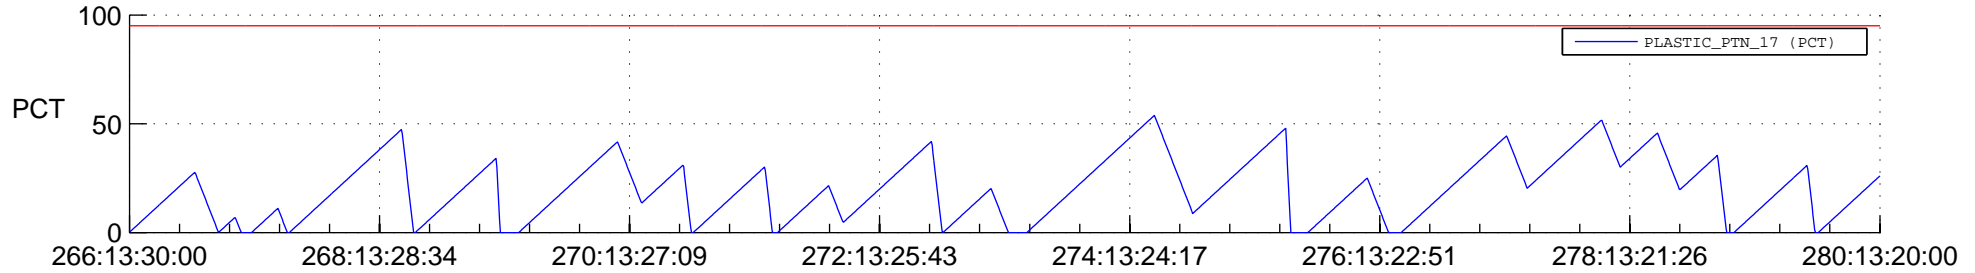

# STEREO BEHIND SSR PCT Full Prediction

## SWAVES\_Percent\_Full\_Prediction

## Spacecraft\_DownLink\_Rate

Ground Time (2012:266:13:30:00.000 -2012:280:13:20:00.000)