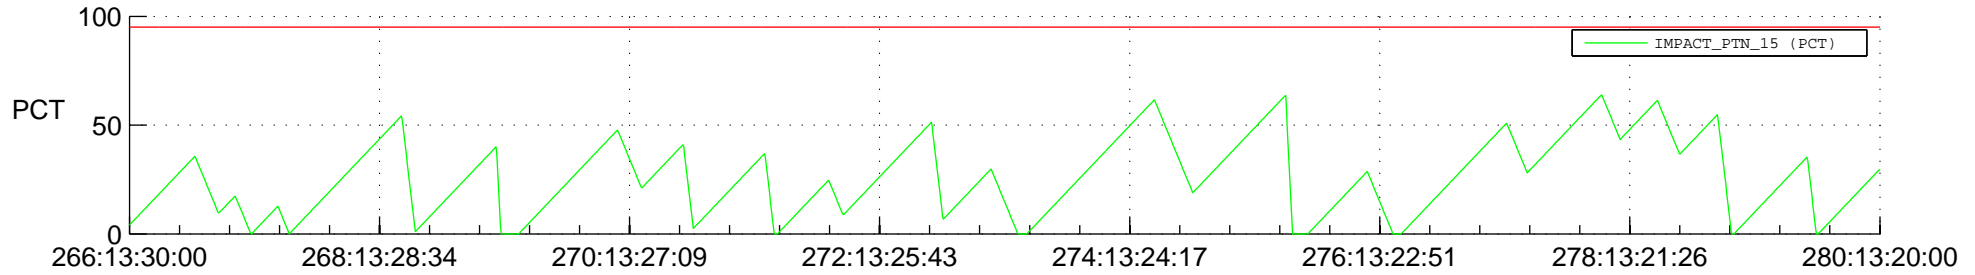

IMPACT_Percent_Full_Prediction