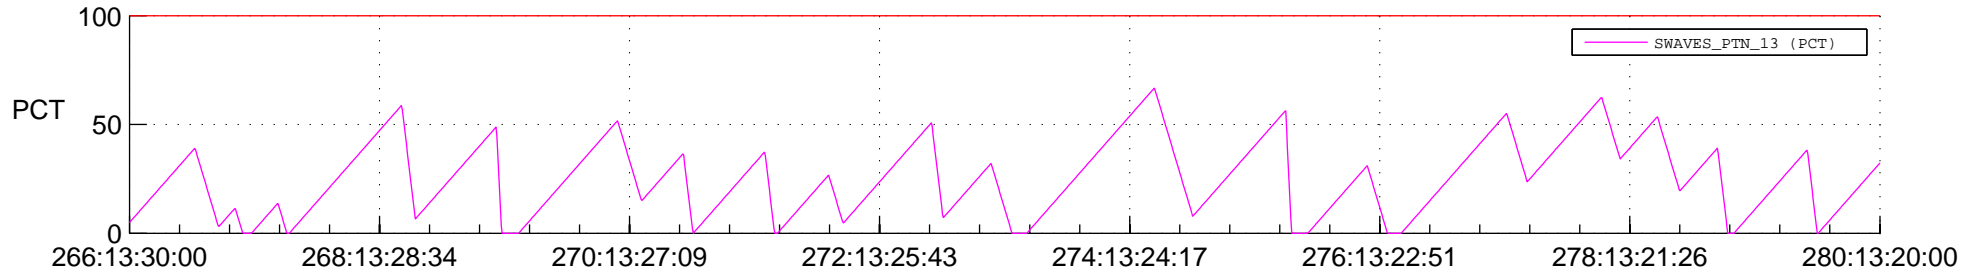

# STEREO BEHIND SSR PCT Full Prediction

## SWAVES\_Percent\_Full\_Prediction

## Spacecraft\_DownLink\_Rate

Ground Time (2012:266:13:30:00.000 -2012:280:13:20:00.000)