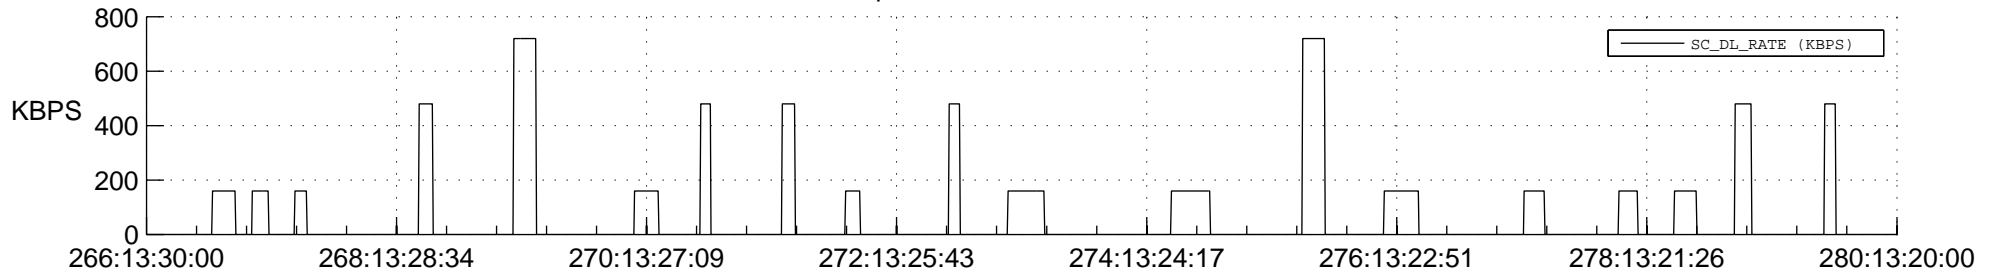

## Spacecraft\_DownLink\_Rate

Ground Time (2012:266:13:30:00.000 -2012:280:13:20:00.000)