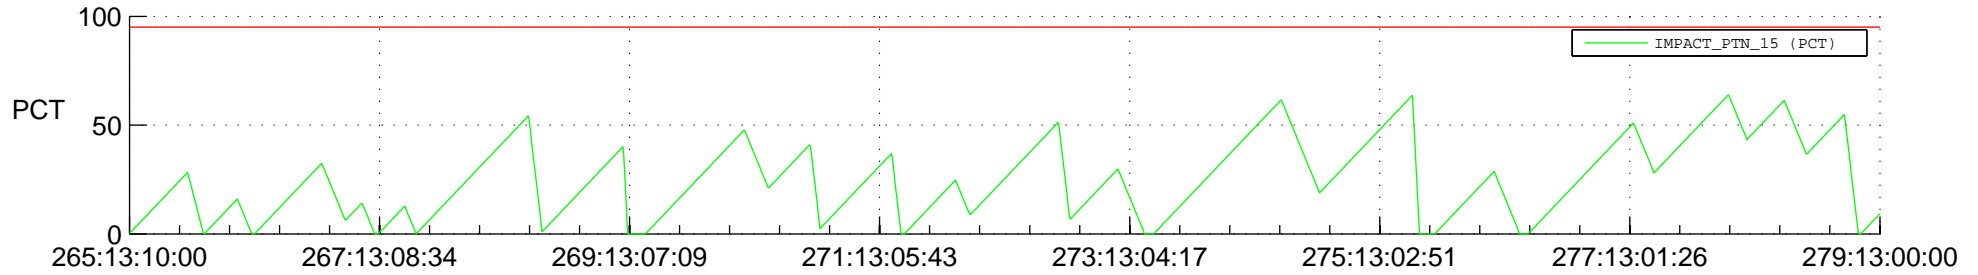

STEREO BEHIND SSR PCT Full Prediction

SWAVES_Percent_Full_Prediction

IMPACT_Percent_Full_Prediction

PLASTIC_Percent_Full_Prediction

Spacecraft_DownLink_Rate

Ground Time (2012:265:13:10:00.000 -2012:279:13:00:00.000)