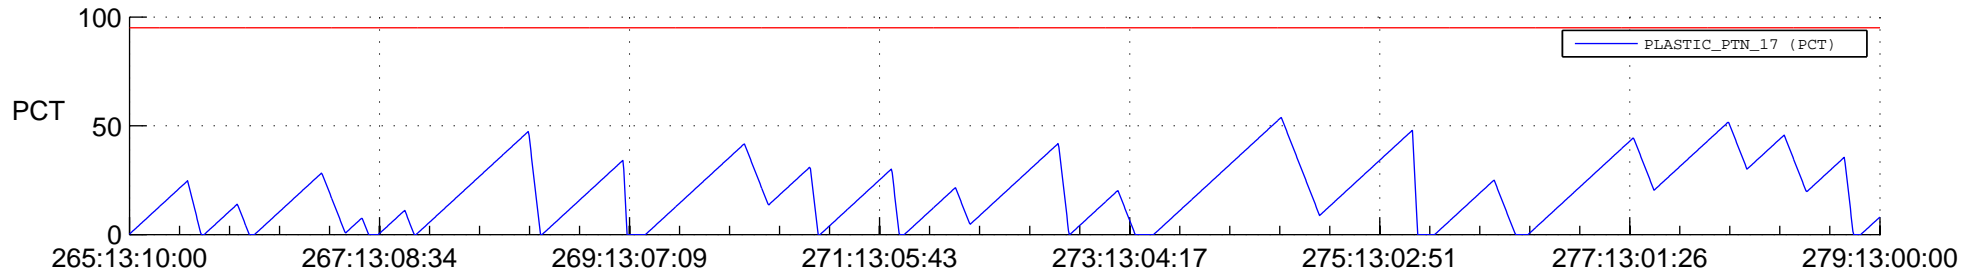

STEREO BEHIND SSR PCT Full Prediction

SWAVES_Percent_Full_Prediction

IMPACT_Percent_Full_Prediction

PLASTIC_Percent_Full_Prediction

Spacecraft_DownLink_Rate

Ground Time (2012:265:13:10:00.000 -2012:279:13:00:00.000)