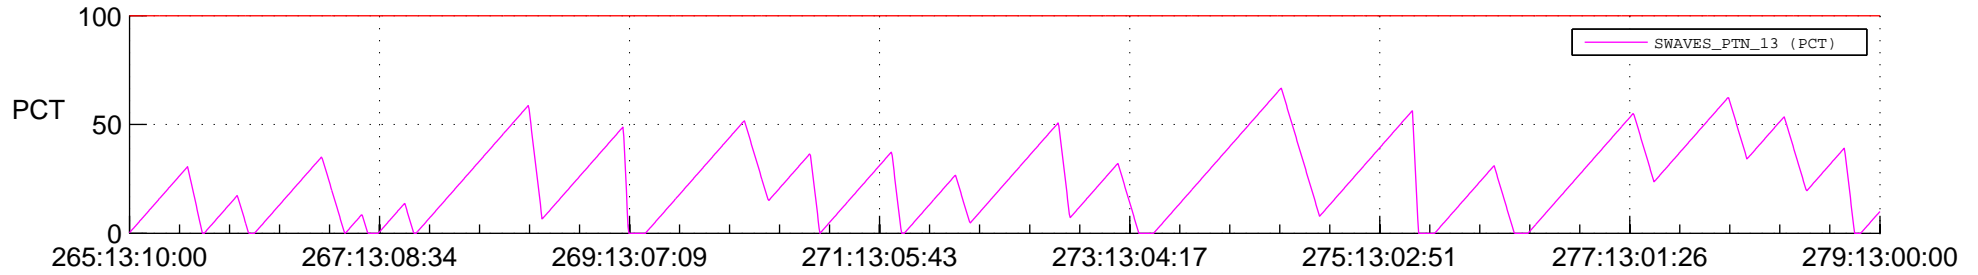

STEREO BEHIND SSR PCT Full Prediction

SWAVES_Percent_Full_Prediction

IMPACT_Percent_Full_Prediction

PLASTIC_Percent_Full_Prediction

Spacecraft_DownLink_Rate

Ground Time (2012:265:13:10:00.000 -2012:279:13:00:00.000)