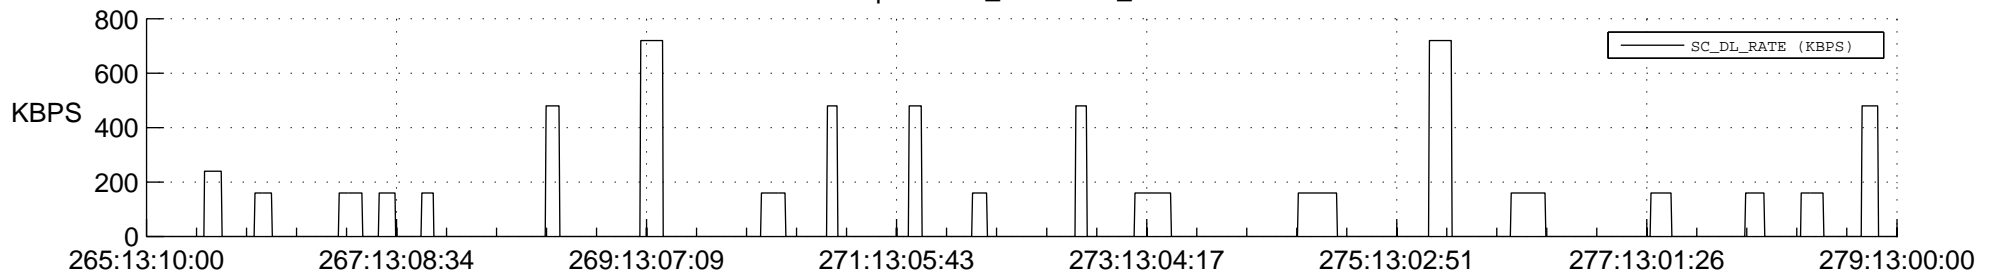

STEREO BEHIND SSR PCT Full Prediction

SWAVES_Percent_Full_Prediction

IMPACT_Percent_Full_Prediction

PLASTIC_Percent_Full_Prediction

Spacecraft_DownLink_Rate

Ground Time (2012:265:13:10:00.000 -2012:279:13:00:00.000)