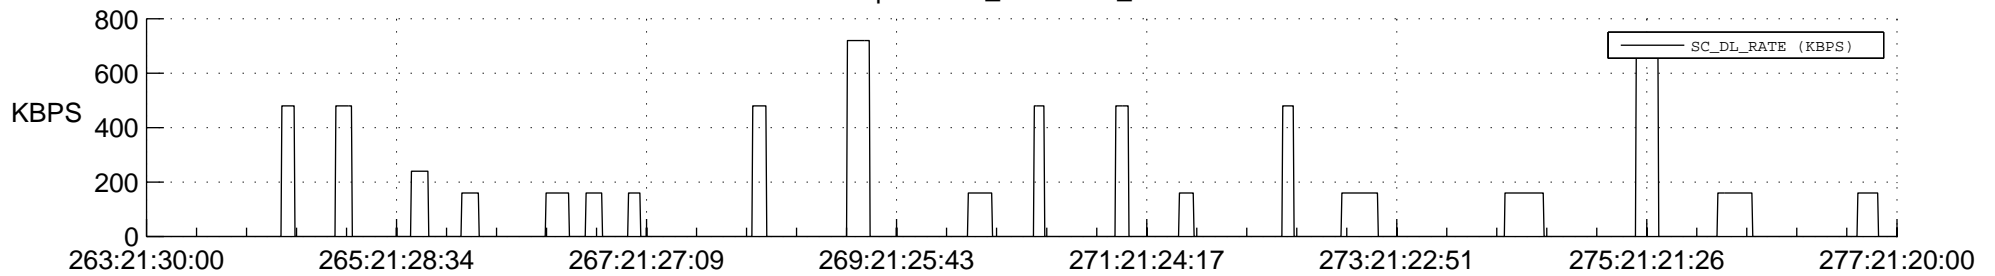

STEREO BEHIND SSR PCT Full Prediction

SWAVES_Percent_Full_Prediction

IMPACT_Percent_Full_Prediction

PLASTIC_Percent_Full_Prediction

Spacecraft_DownLink_Rate

Ground Time (2012:263:21:30:00.000 -2012:277:21:20:00.000)