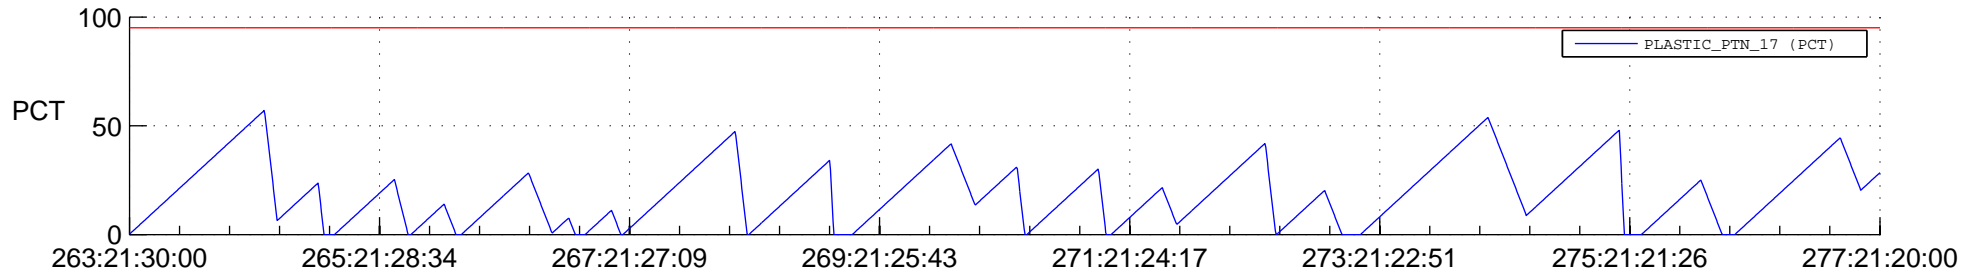

STEREO BEHIND SSR PCT Full Prediction

SWAVES_Percent_Full_Prediction

IMPACT_Percent_Full_Prediction

PLASTIC_Percent_Full_Prediction

Spacecraft_DownLink_Rate

Ground Time (2012:263:21:30:00.000 -2012:277:21:20:00.000)