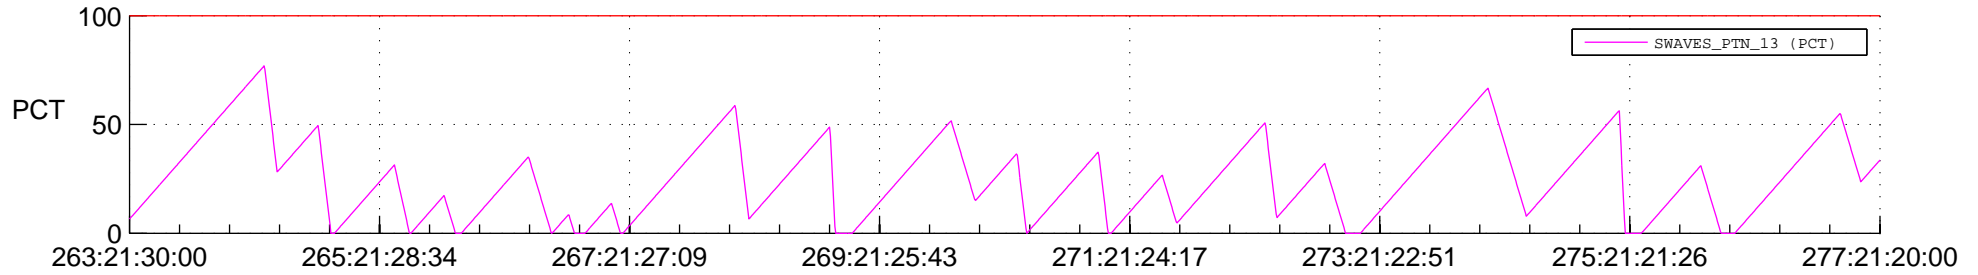

STEREO BEHIND SSR PCT Full Prediction

SWAVES_Percent_Full_Prediction

IMPACT_Percent_Full_Prediction

PLASTIC_Percent_Full_Prediction

Spacecraft_DownLink_Rate

Ground Time (2012:263:21:30:00.000 -2012:277:21:20:00.000)