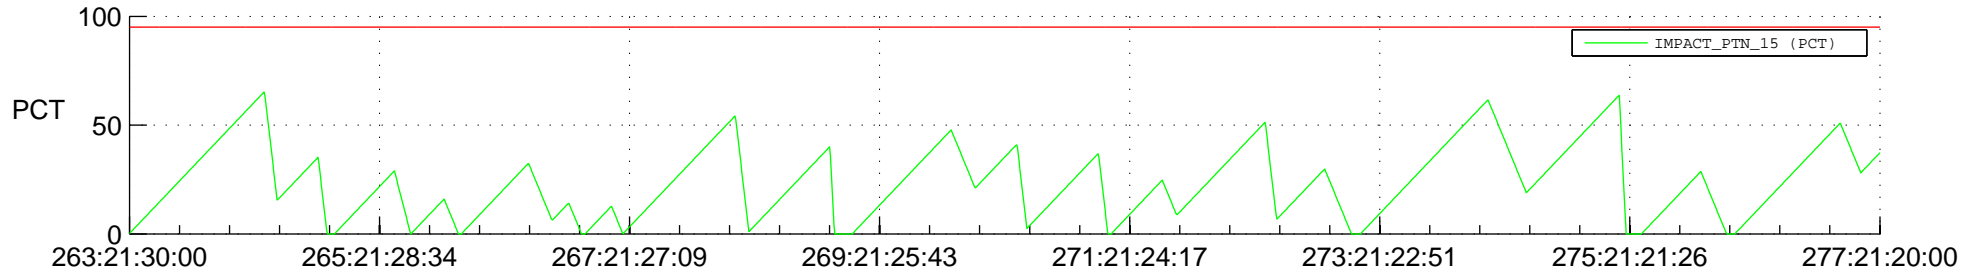

STEREO BEHIND SSR PCT Full Prediction

SWAVES_Percent_Full_Prediction

IMPACT_Percent_Full_Prediction

PLASTIC_Percent_Full_Prediction

Spacecraft_DownLink_Rate

Ground Time (2012:263:21:30:00.000 -2012:277:21:20:00.000)