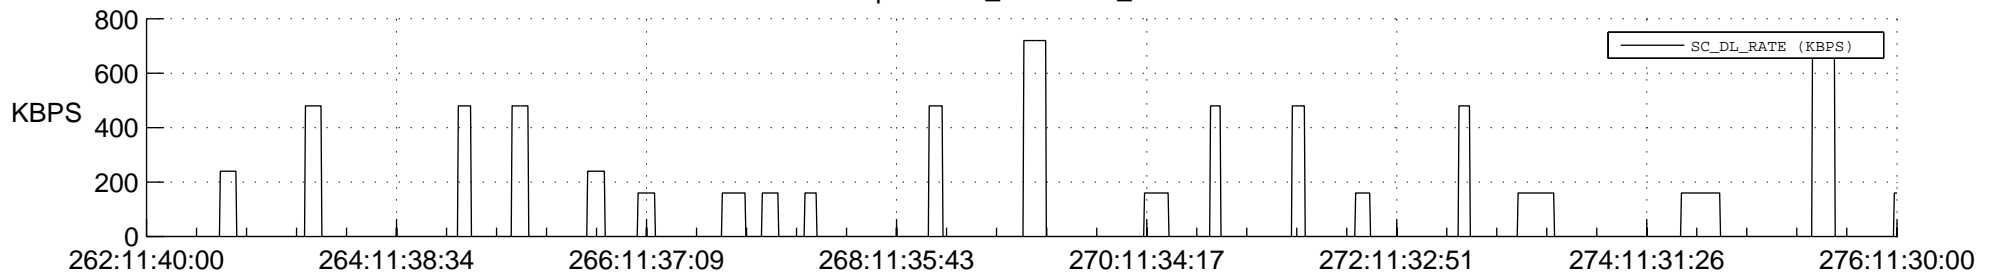

STEREO BEHIND SSR PCT Full Prediction

SWAVES_Percent_Full_Prediction

IMPACT_Percent_Full_Prediction

PLASTIC_Percent_Full_Prediction

Spacecraft_DownLink_Rate

Ground Time (2012:262:11:40:00.000 -2012:276:11:30:00.000)