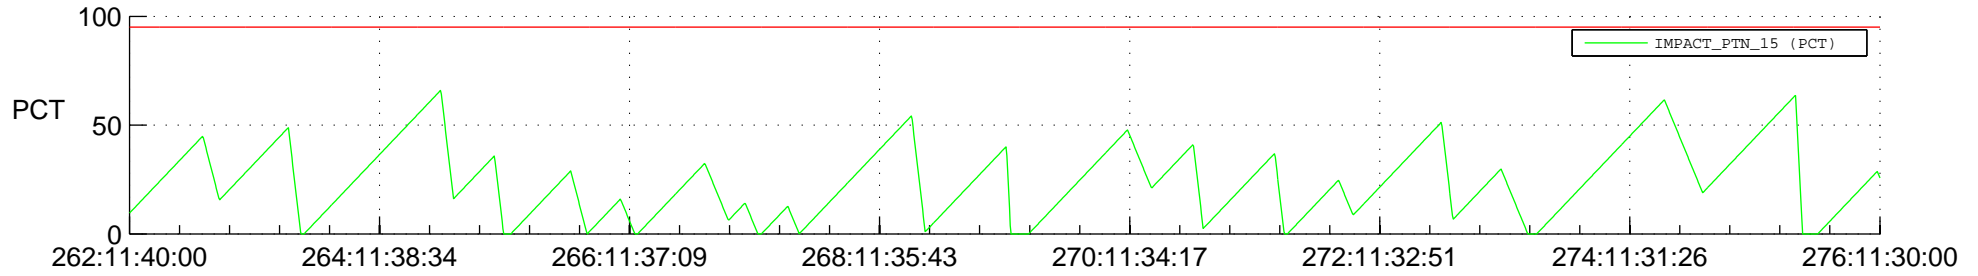

STEREO BEHIND SSR PCT Full Prediction

SWAVES_Percent_Full_Prediction

IMPACT_Percent_Full_Prediction

PLASTIC_Percent_Full_Prediction

Spacecraft_DownLink_Rate

Ground Time (2012:262:11:40:00.000 -2012:276:11:30:00.000)