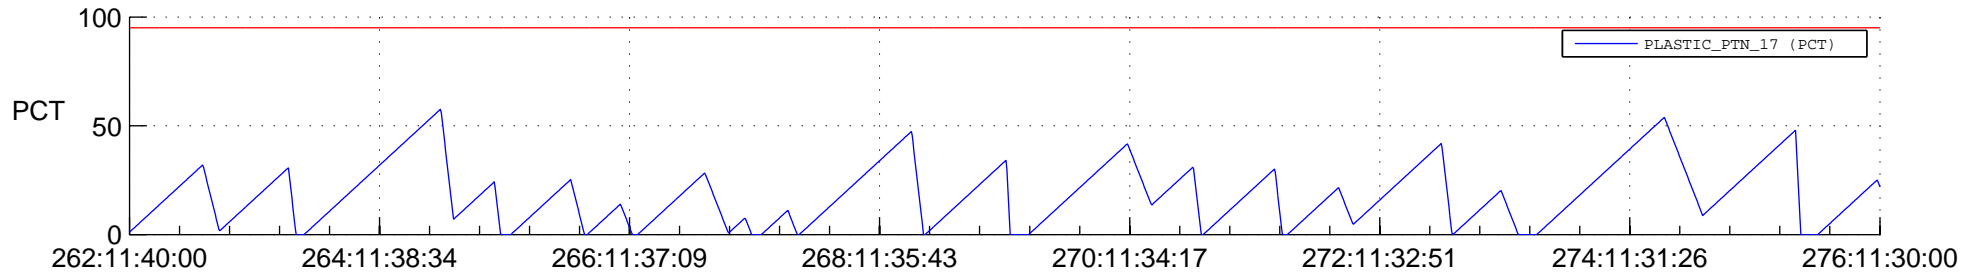

STEREO BEHIND SSR PCT Full Prediction

SWAVES_Percent_Full_Prediction

IMPACT_Percent_Full_Prediction

PLASTIC_Percent_Full_Prediction

Spacecraft_DownLink_Rate

Ground Time (2012:262:11:40:00.000 -2012:276:11:30:00.000)