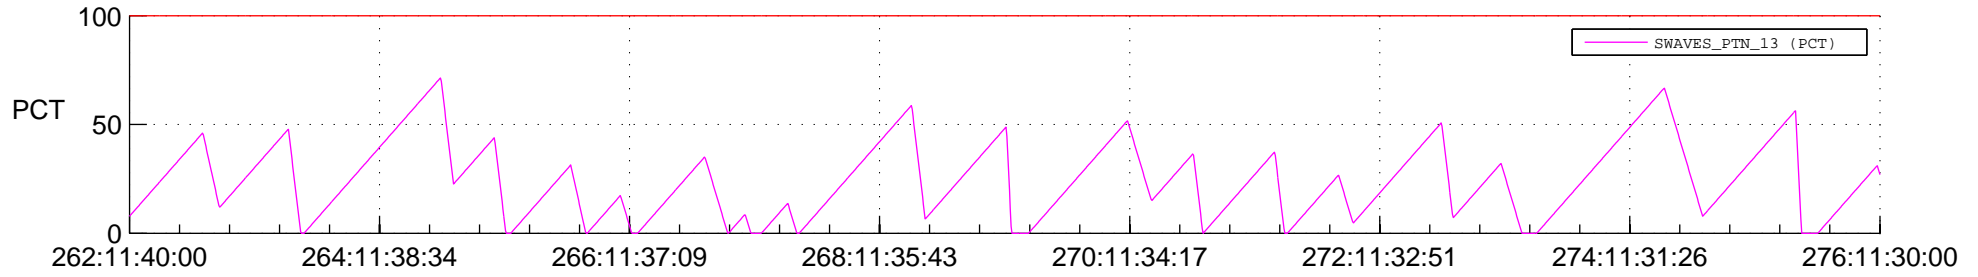

STEREO BEHIND SSR PCT Full Prediction

SWAVES_Percent_Full_Prediction

IMPACT_Percent_Full_Prediction

PLASTIC_Percent_Full_Prediction

Spacecraft_DownLink_Rate

Ground Time (2012:262:11:40:00.000 -2012:276:11:30:00.000)