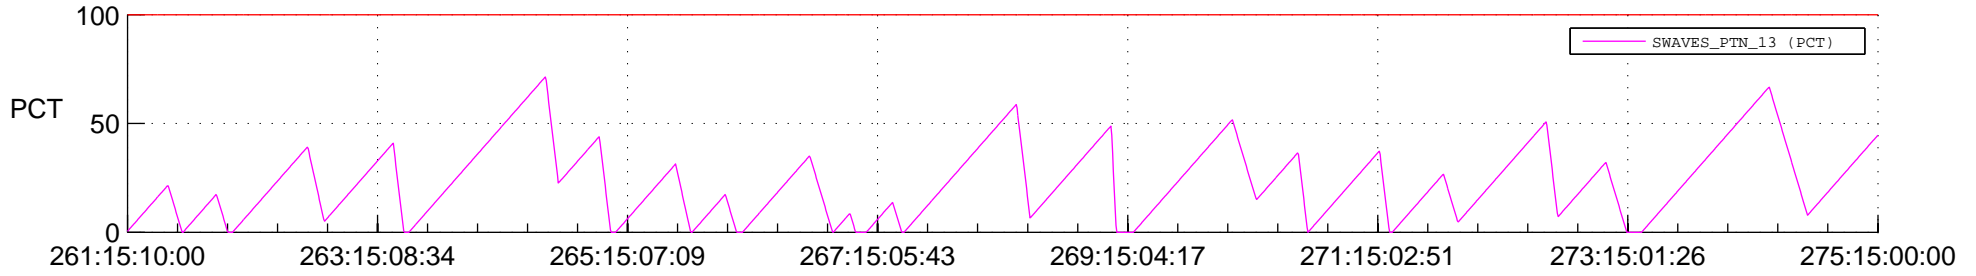

STEREO BEHIND SSR PCT Full Prediction

SWAVES_Percent_Full_Prediction

IMPACT_Percent_Full_Prediction

PLASTIC_Percent_Full_Prediction

Spacecraft_DownLink_Rate

Ground Time (2012:261:15:10:00.000 -2012:275:15:00:00.000)