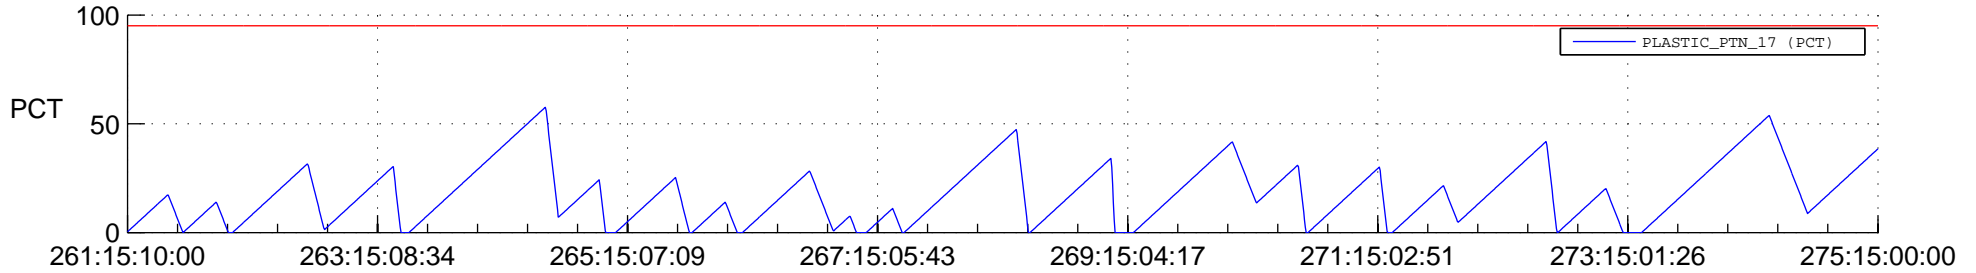

STEREO BEHIND SSR PCT Full Prediction

SWAVES_Percent_Full_Prediction

IMPACT_Percent_Full_Prediction

PLASTIC_Percent_Full_Prediction

Spacecraft_DownLink_Rate

Ground Time (2012:261:15:10:00.000 -2012:275:15:00:00.000)