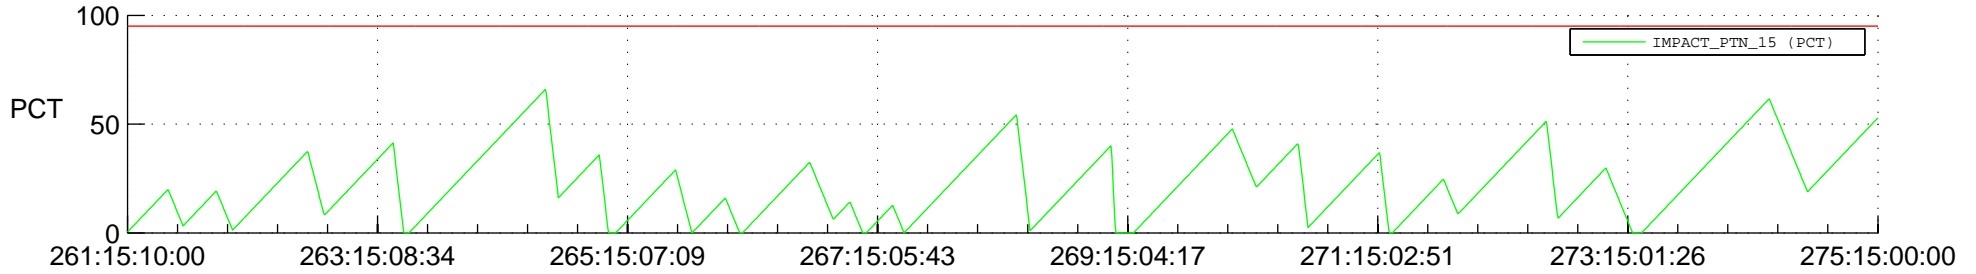

STEREO BEHIND SSR PCT Full Prediction

SWAVES_Percent_Full_Prediction

IMPACT_Percent_Full_Prediction

PLASTIC_Percent_Full_Prediction

Spacecraft_DownLink_Rate

Ground Time (2012:261:15:10:00.000 -2012:275:15:00:00.000)