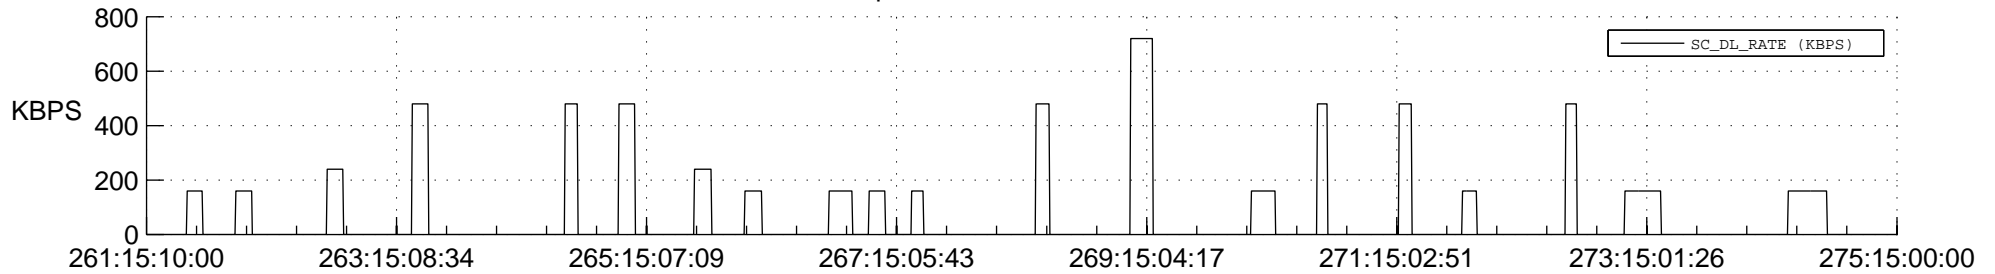

STEREO BEHIND SSR PCT Full Prediction

SWAVES_Percent_Full_Prediction

IMPACT_Percent_Full_Prediction

PLASTIC_Percent_Full_Prediction

Spacecraft_DownLink_Rate

Ground Time (2012:261:15:10:00.000 -2012:275:15:00:00.000)