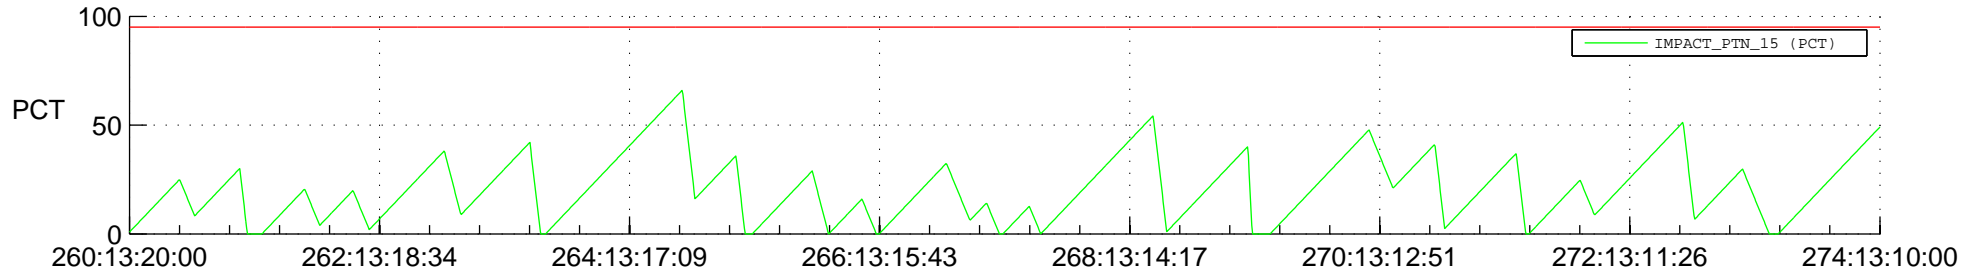

STEREO BEHIND SSR PCT Full Prediction

SWAVES_Percent_Full_Prediction

IMPACT_Percent_Full_Prediction

PLASTIC_Percent_Full_Prediction

Spacecraft_DownLink_Rate

Ground Time (2012:260:13:20:00.000 -2012:274:13:10:00.000)