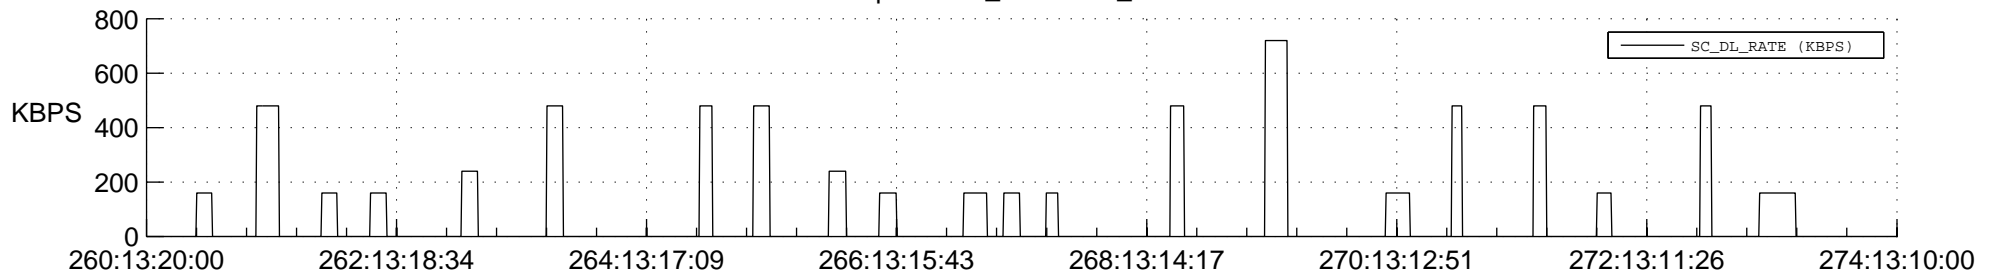

STEREO BEHIND SSR PCT Full Prediction

SWAVES_Percent_Full_Prediction

IMPACT_Percent_Full_Prediction

PLASTIC_Percent_Full_Prediction

Spacecraft_DownLink_Rate

Ground Time (2012:260:13:20:00.000 -2012:274:13:10:00.000)