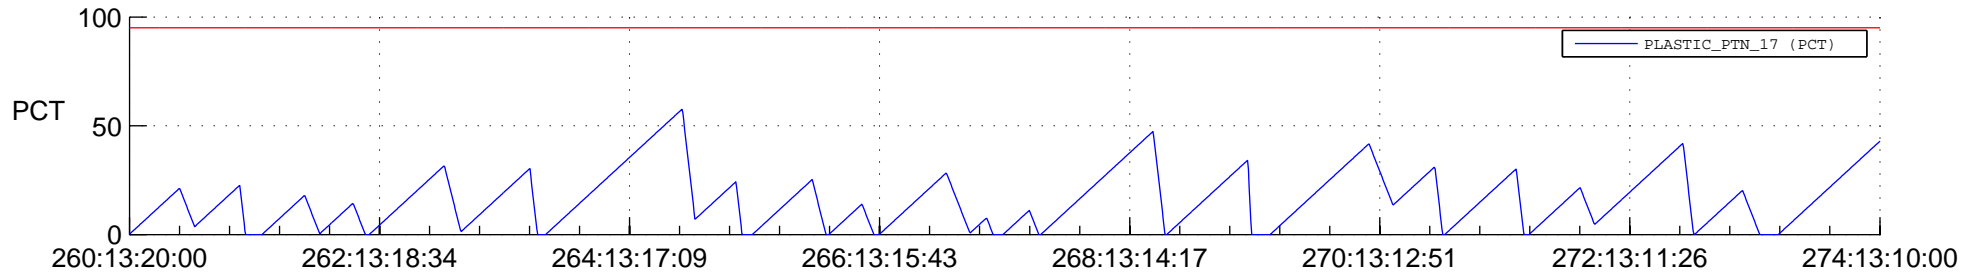

STEREO BEHIND SSR PCT Full Prediction

SWAVES_Percent_Full_Prediction

IMPACT_Percent_Full_Prediction

PLASTIC_Percent_Full_Prediction

Spacecraft_DownLink_Rate

Ground Time (2012:260:13:20:00.000 -2012:274:13:10:00.000)