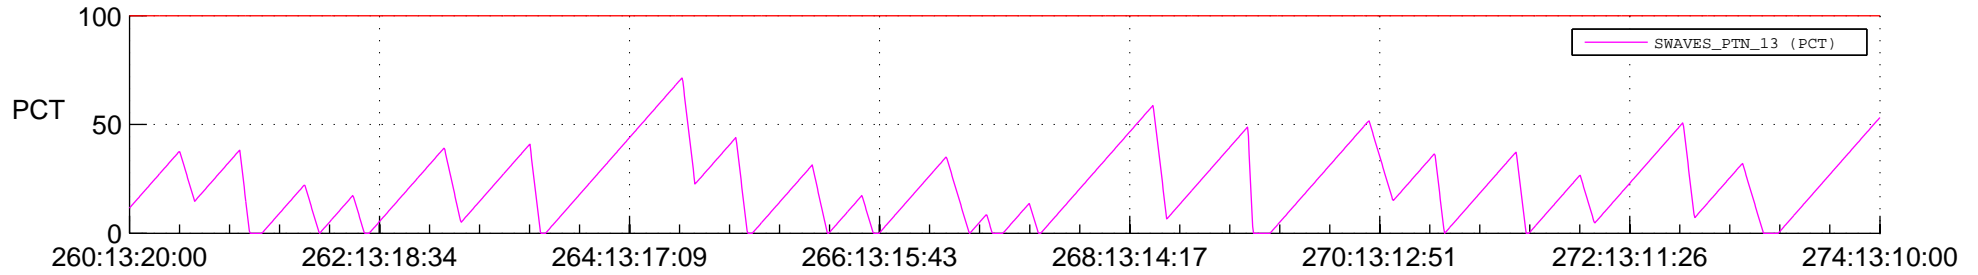

STEREO BEHIND SSR PCT Full Prediction

SWAVES_Percent_Full_Prediction

IMPACT_Percent_Full_Prediction

PLASTIC_Percent_Full_Prediction

Spacecraft_DownLink_Rate

Ground Time (2012:260:13:20:00.000 -2012:274:13:10:00.000)