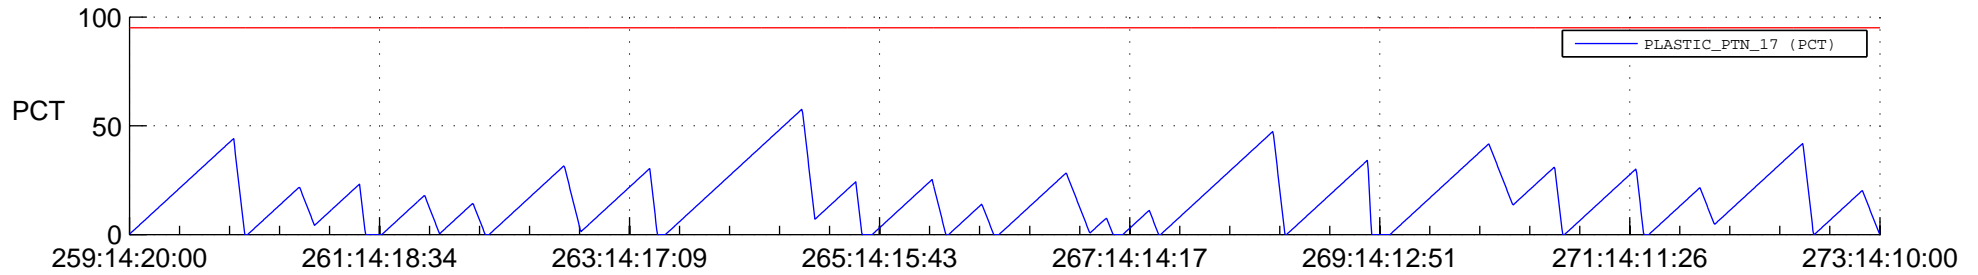

STEREO BEHIND SSR PCT Full Prediction

SWAVES_Percent_Full_Prediction

IMPACT_Percent_Full_Prediction

PLASTIC_Percent_Full_Prediction

Spacecraft_DownLink_Rate

Ground Time (2012:259:14:20:00.000 -2012:273:14:10:00.000)