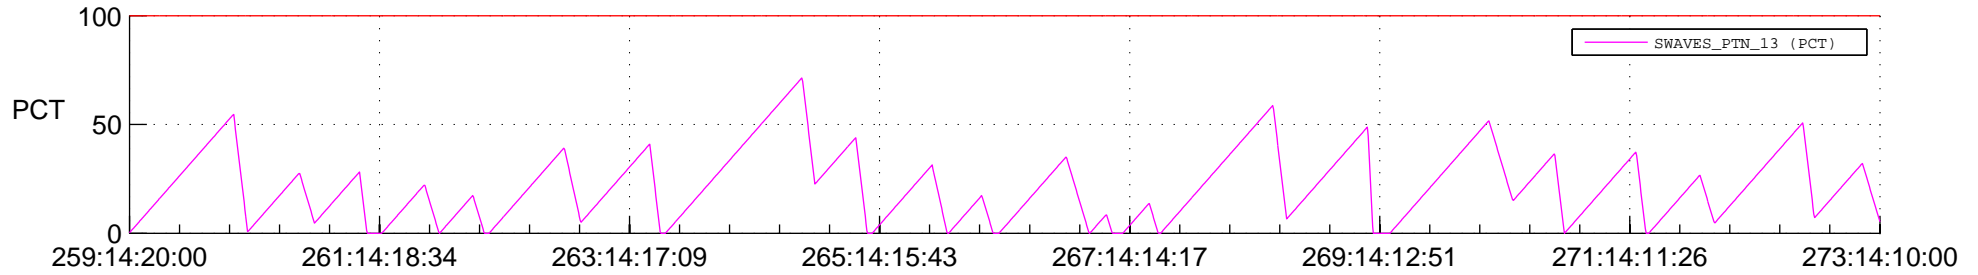

STEREO BEHIND SSR PCT Full Prediction

SWAVES_Percent_Full_Prediction

IMPACT_Percent_Full_Prediction

PLASTIC_Percent_Full_Prediction

Spacecraft_DownLink_Rate

Ground Time (2012:259:14:20:00.000 -2012:273:14:10:00.000)