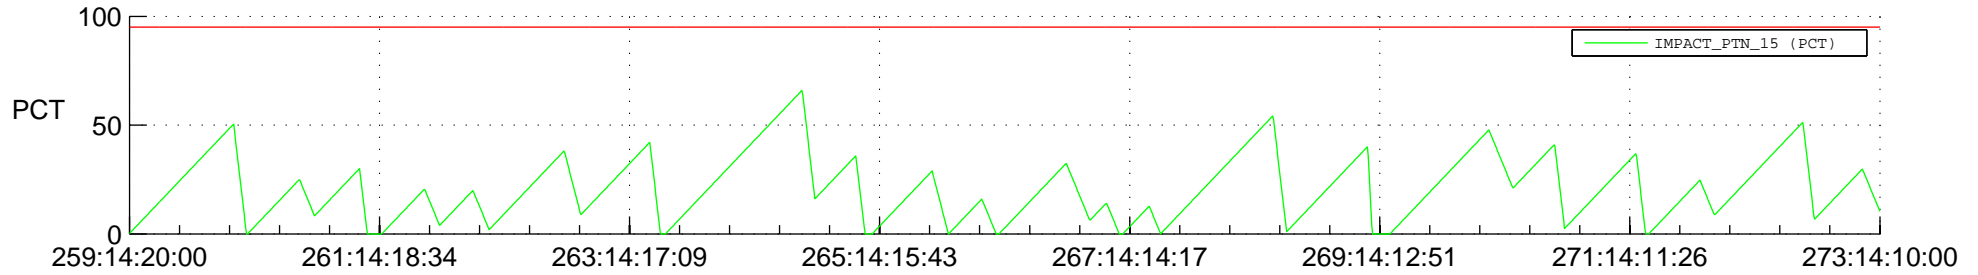

STEREO BEHIND SSR PCT Full Prediction

SWAVES_Percent_Full_Prediction

IMPACT_Percent_Full_Prediction

PLASTIC_Percent_Full_Prediction

Spacecraft_DownLink_Rate

Ground Time (2012:259:14:20:00.000 -2012:273:14:10:00.000)