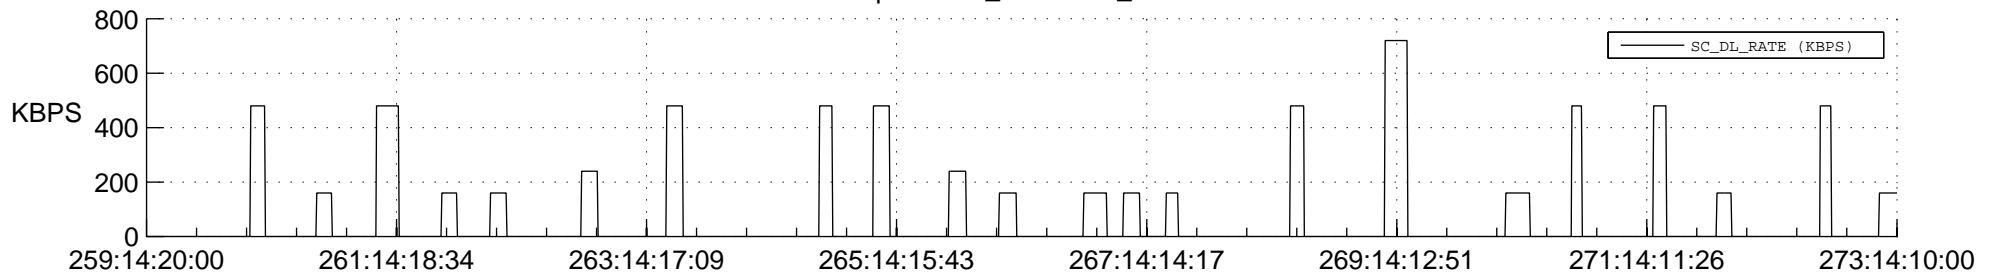

STEREO BEHIND SSR PCT Full Prediction

SWAVES_Percent_Full_Prediction

IMPACT_Percent_Full_Prediction

PLASTIC_Percent_Full_Prediction

Spacecraft_DownLink_Rate

Ground Time (2012:259:14:20:00.000 -2012:273:14:10:00.000)