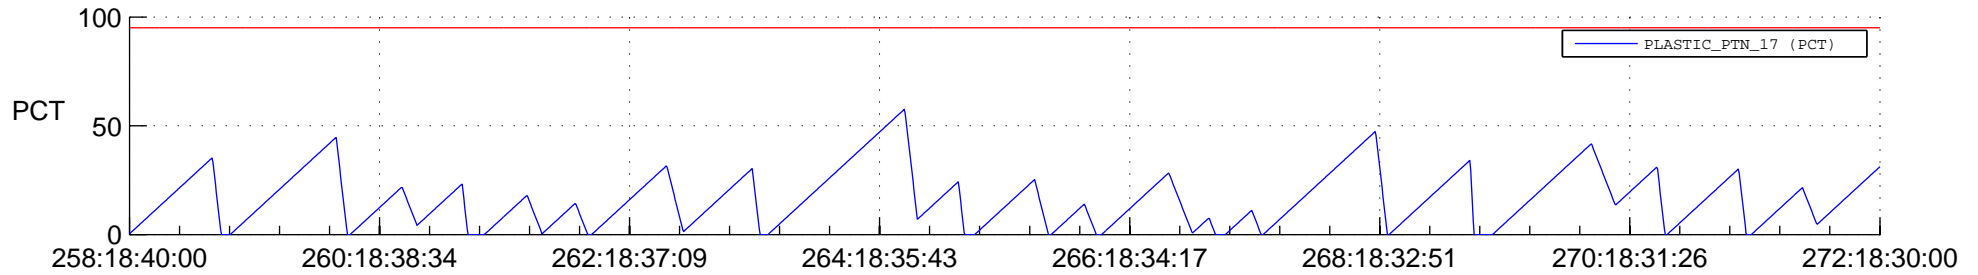

STEREO BEHIND SSR PCT Full Prediction

SWAVES_Percent_Full_Prediction

IMPACT_Percent_Full_Prediction

PLASTIC_Percent_Full_Prediction

Spacecraft_DownLink_Rate

Ground Time (2012:258:18:40:00.000 -2012:272:18:30:00.000)