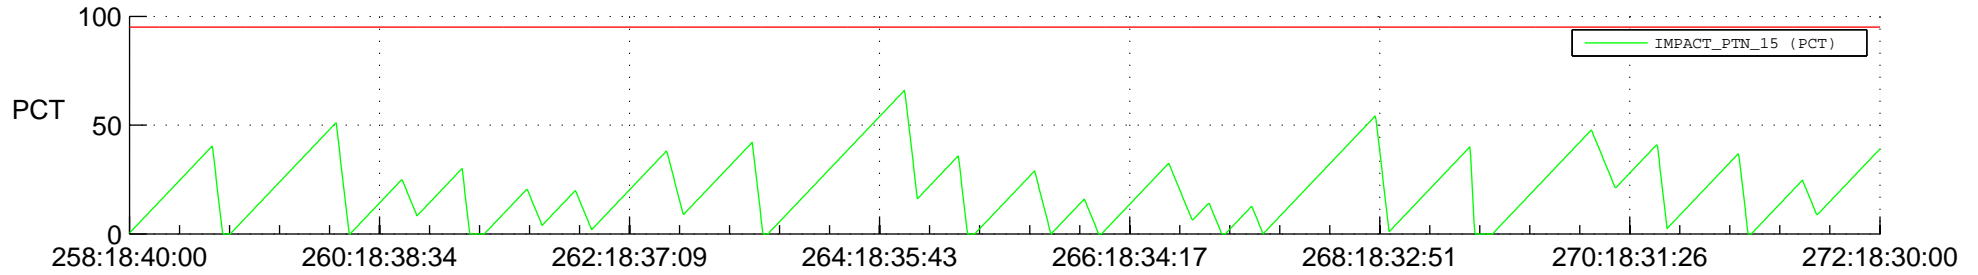

STEREO BEHIND SSR PCT Full Prediction

SWAVES_Percent_Full_Prediction

IMPACT_Percent_Full_Prediction

PLASTIC_Percent_Full_Prediction

Spacecraft_DownLink_Rate

Ground Time (2012:258:18:40:00.000 -2012:272:18:30:00.000)