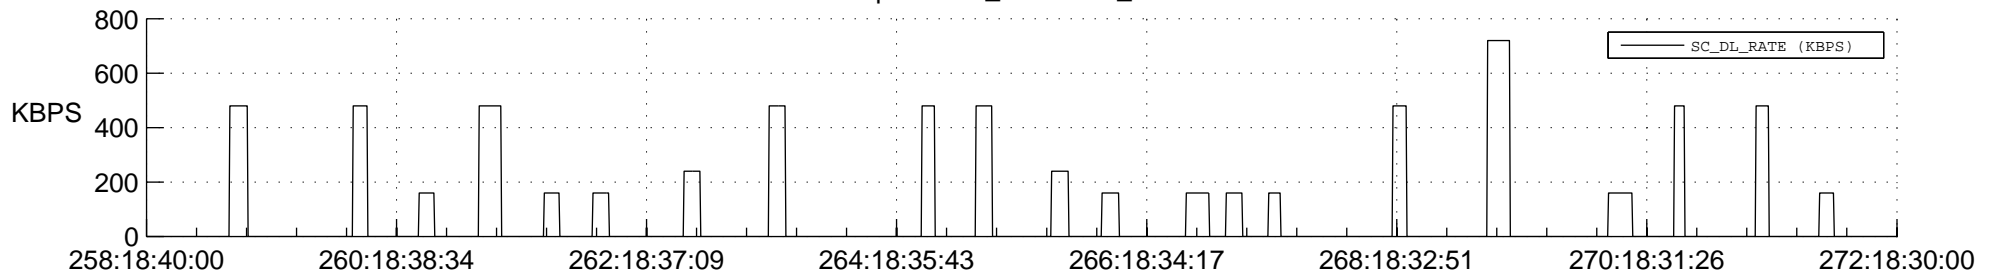

STEREO BEHIND SSR PCT Full Prediction

SWAVES_Percent_Full_Prediction

IMPACT_Percent_Full_Prediction

PLASTIC_Percent_Full_Prediction

Spacecraft_DownLink_Rate

Ground Time (2012:258:18:40:00.000 -2012:272:18:30:00.000)