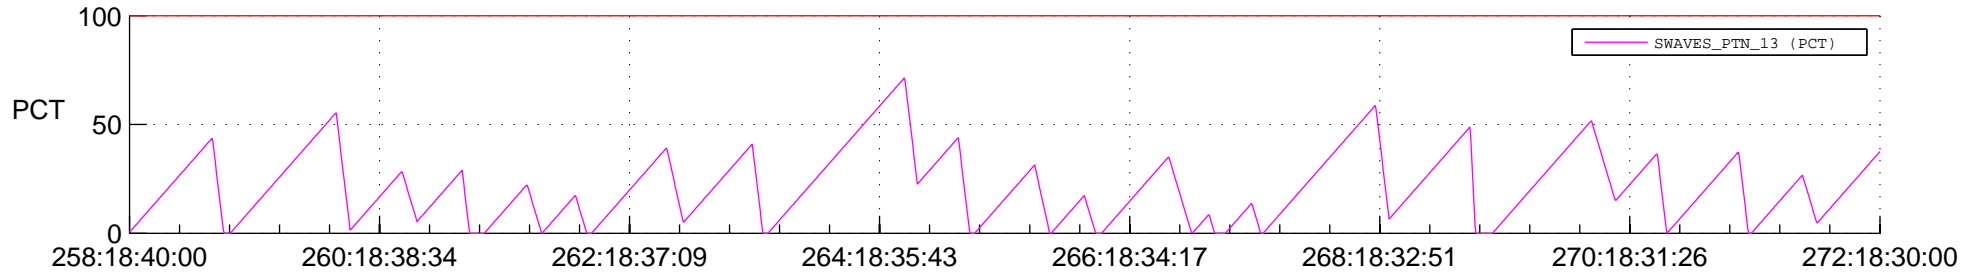

STEREO BEHIND SSR PCT Full Prediction

SWAVES_Percent_Full_Prediction

IMPACT_Percent_Full_Prediction

PLASTIC_Percent_Full_Prediction

Spacecraft_DownLink_Rate

Ground Time (2012:258:18:40:00.000 -2012:272:18:30:00.000)