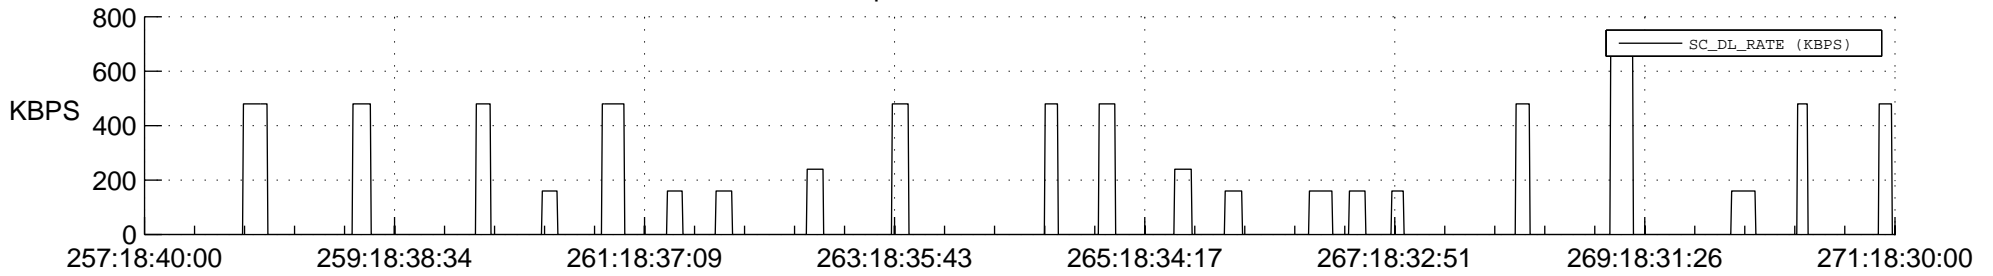

STEREO BEHIND SSR PCT Full Prediction

SWAVES_Percent_Full_Prediction

IMPACT_Percent_Full_Prediction

PLASTIC_Percent_Full_Prediction

Spacecraft_DownLink_Rate

Ground Time (2012:257:18:40:00.000 -2012:271:18:30:00.000)