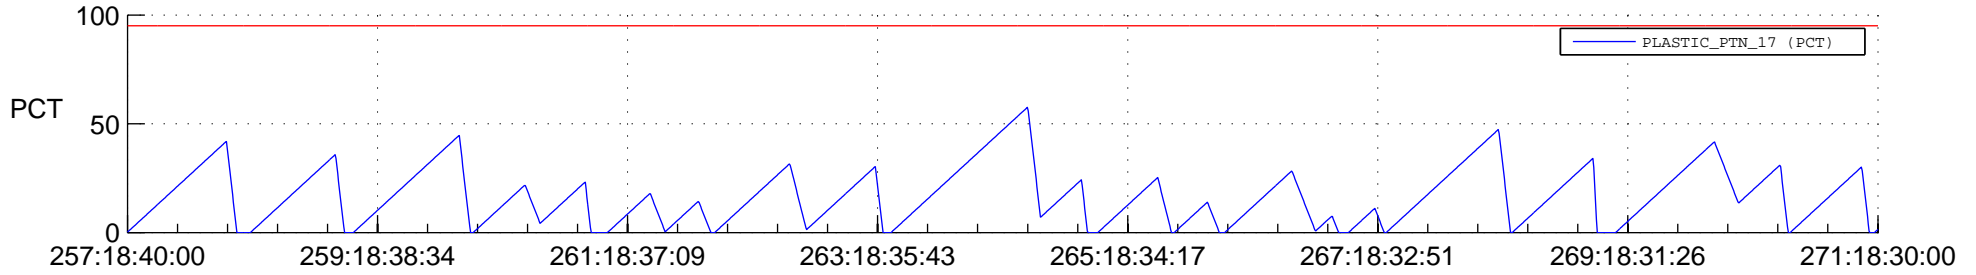

STEREO BEHIND SSR PCT Full Prediction

SWAVES_Percent_Full_Prediction

IMPACT_Percent_Full_Prediction

PLASTIC_Percent_Full_Prediction

Spacecraft_DownLink_Rate

Ground Time (2012:257:18:40:00.000 -2012:271:18:30:00.000)