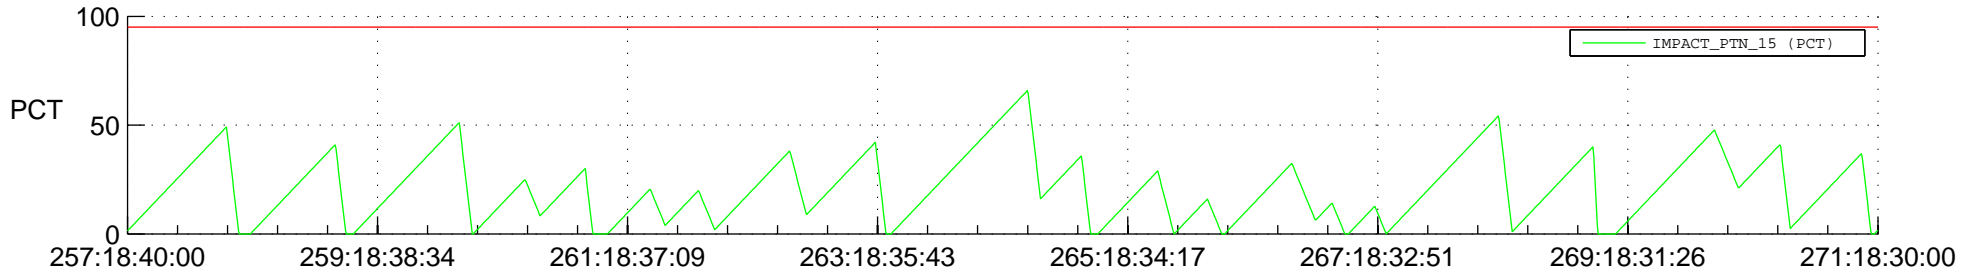

STEREO BEHIND SSR PCT Full Prediction

SWAVES_Percent_Full_Prediction

IMPACT_Percent_Full_Prediction

PLASTIC_Percent_Full_Prediction

Spacecraft_DownLink_Rate

Ground Time (2012:257:18:40:00.000 -2012:271:18:30:00.000)