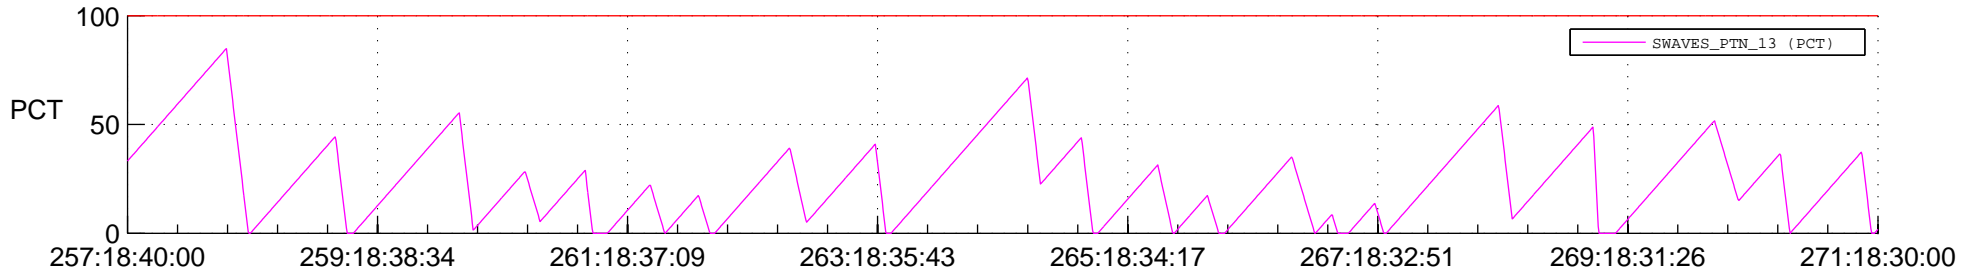

STEREO BEHIND SSR PCT Full Prediction

SWAVES_Percent_Full_Prediction

IMPACT_Percent_Full_Prediction

PLASTIC_Percent_Full_Prediction

Spacecraft_DownLink_Rate

Ground Time (2012:257:18:40:00.000 -2012:271:18:30:00.000)