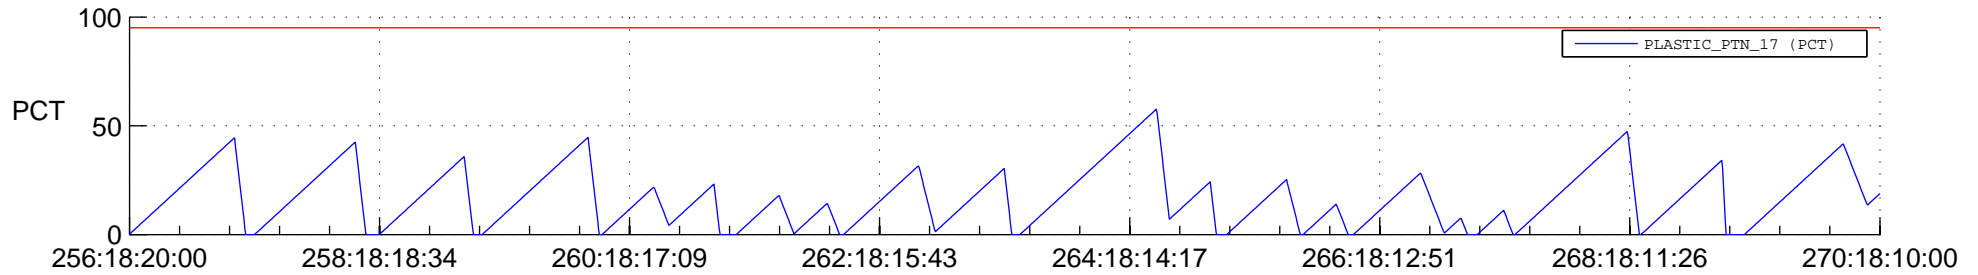

STEREO BEHIND SSR PCT Full Prediction

SWAVES_Percent_Full_Prediction

IMPACT_Percent_Full_Prediction

PLASTIC_Percent_Full_Prediction

Spacecraft_DownLink_Rate

Ground Time (2012:256:18:20:00.000 -2012:270:18:10:00.000)