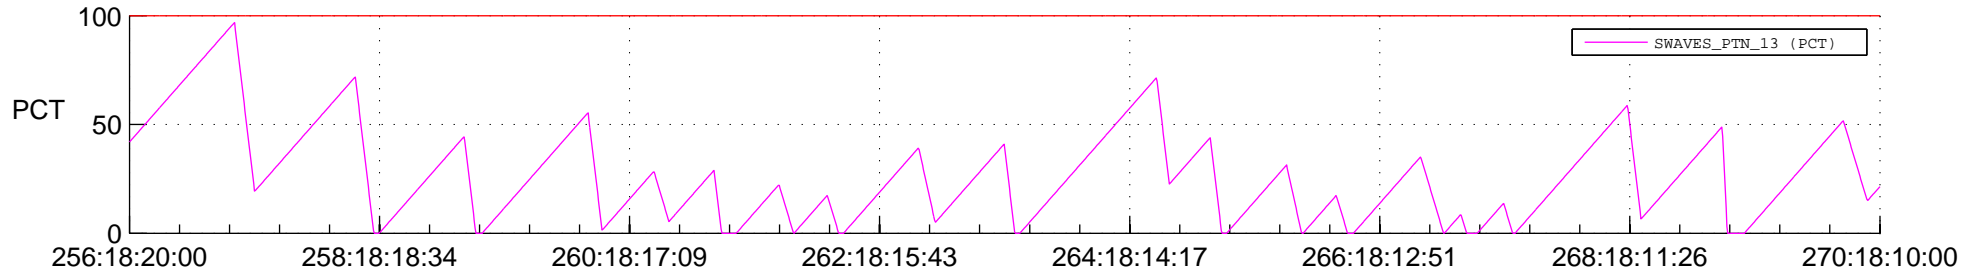

STEREO BEHIND SSR PCT Full Prediction

SWAVES_Percent_Full_Prediction

IMPACT_Percent_Full_Prediction

PLASTIC_Percent_Full_Prediction

Spacecraft_DownLink_Rate

Ground Time (2012:256:18:20:00.000 -2012:270:18:10:00.000)