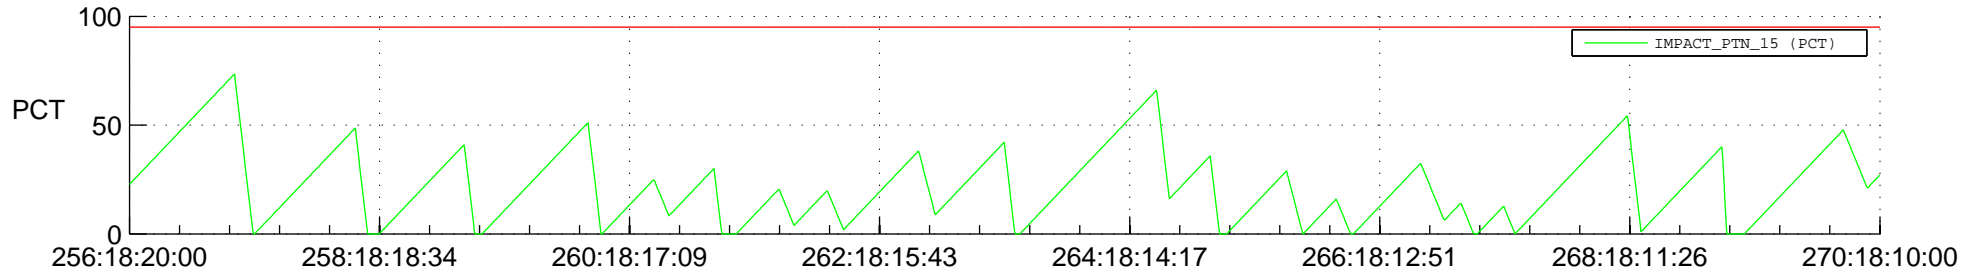

STEREO BEHIND SSR PCT Full Prediction

SWAVES_Percent_Full_Prediction

IMPACT_Percent_Full_Prediction

PLASTIC_Percent_Full_Prediction

Spacecraft_DownLink_Rate

Ground Time (2012:256:18:20:00.000 -2012:270:18:10:00.000)