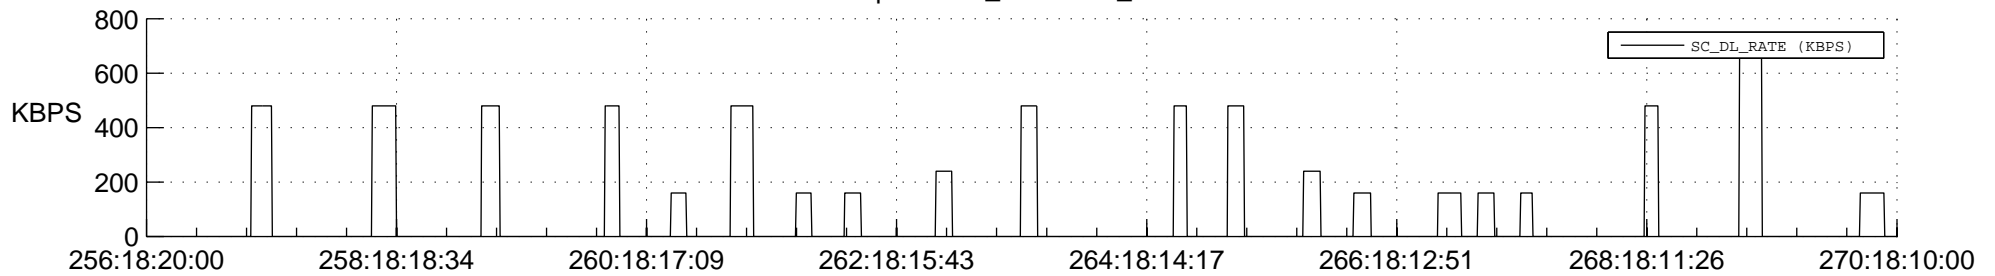

STEREO BEHIND SSR PCT Full Prediction

SWAVES_Percent_Full_Prediction

IMPACT_Percent_Full_Prediction

PLASTIC_Percent_Full_Prediction

Spacecraft_DownLink_Rate

Ground Time (2012:256:18:20:00.000 -2012:270:18:10:00.000)