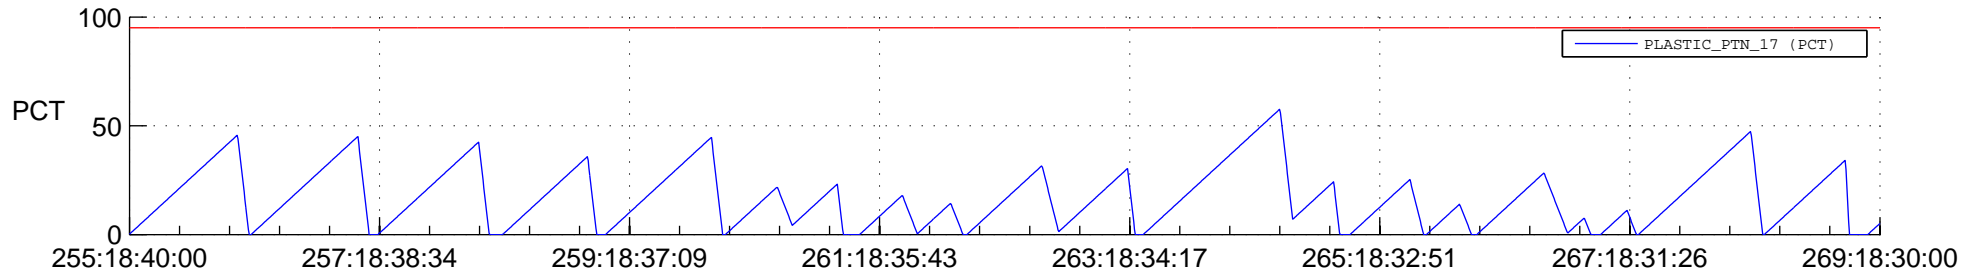

PLASTIC_Percent_Full_Prediction