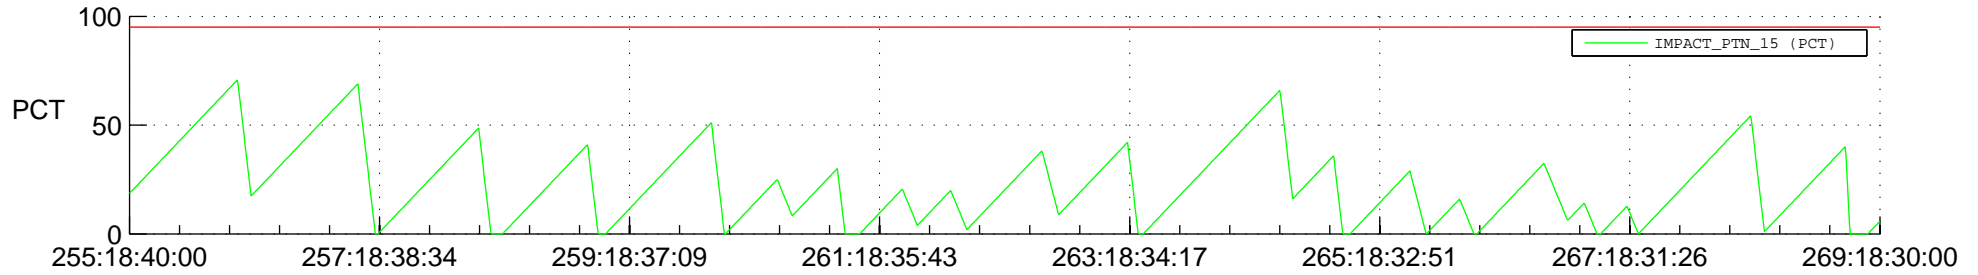

IMPACT_Percent_Full_Prediction