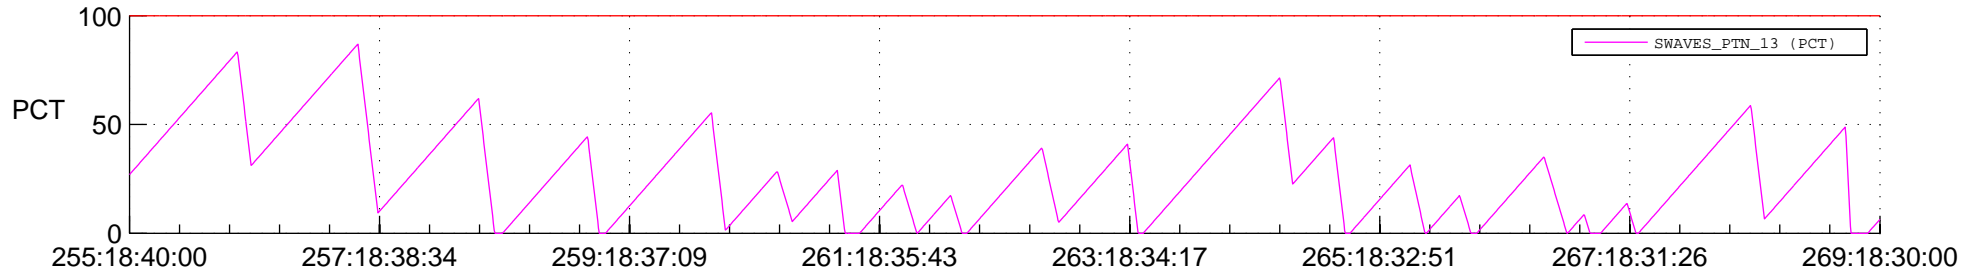

# STEREO BEHIND SSR PCT Full Prediction

## SWAVES\_Percent\_Full\_Prediction