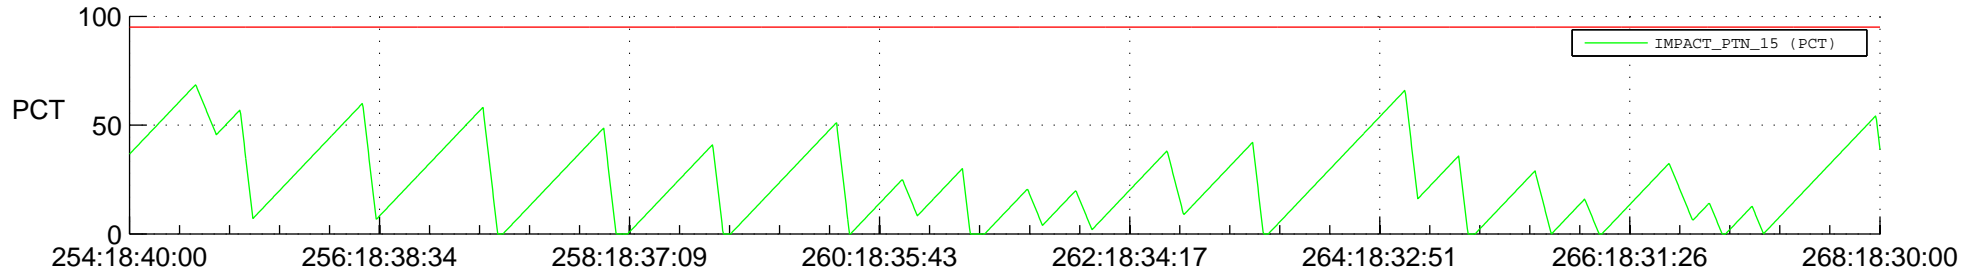

STEREO BEHIND SSR PCT Full Prediction

SWAVES_Percent_Full_Prediction

IMPACT_Percent_Full_Prediction

PLASTIC_Percent_Full_Prediction

Spacecraft_DownLink_Rate

Ground Time (2012:254:18:40:00.000 -2012:268:18:30:00.000)