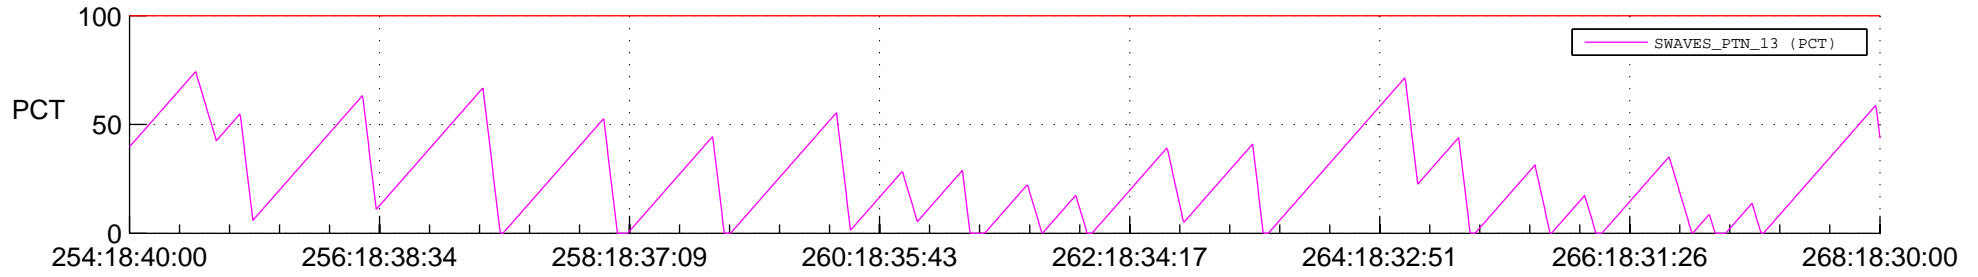

STEREO BEHIND SSR PCT Full Prediction

SWAVES_Percent_Full_Prediction

IMPACT_Percent_Full_Prediction

PLASTIC_Percent_Full_Prediction

Spacecraft_DownLink_Rate

Ground Time (2012:254:18:40:00.000 -2012:268:18:30:00.000)