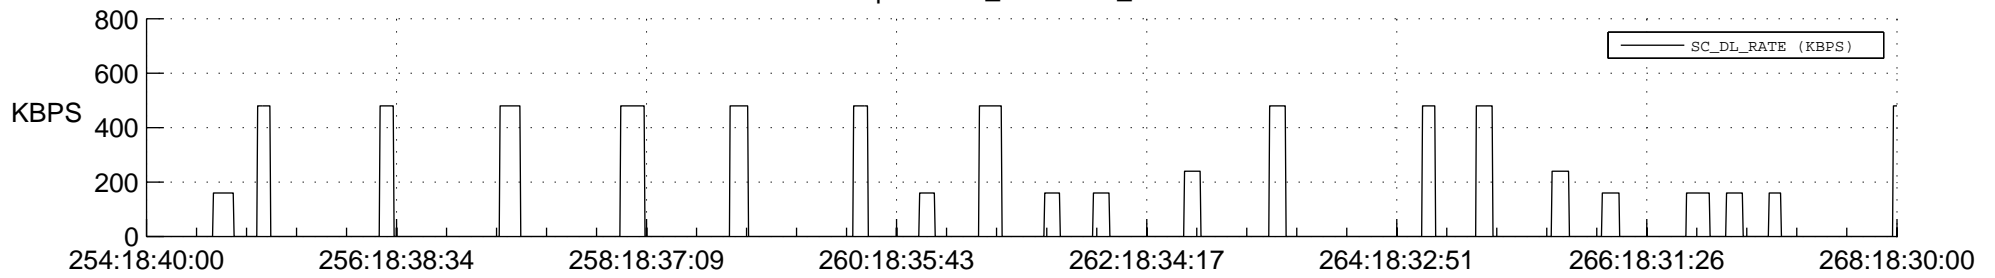

STEREO BEHIND SSR PCT Full Prediction

SWAVES_Percent_Full_Prediction

IMPACT_Percent_Full_Prediction

PLASTIC_Percent_Full_Prediction

Spacecraft_DownLink_Rate

Ground Time (2012:254:18:40:00.000 -2012:268:18:30:00.000)