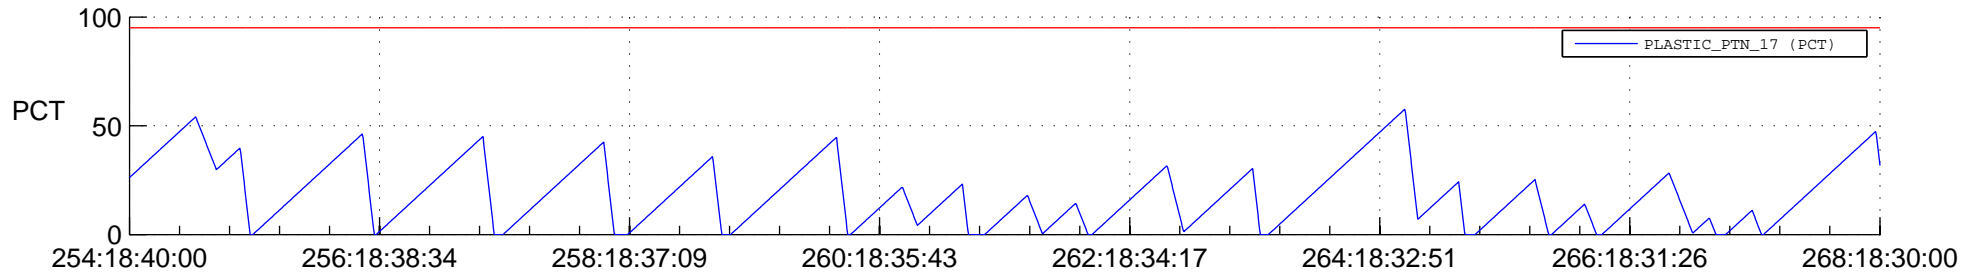

STEREO BEHIND SSR PCT Full Prediction

SWAVES_Percent_Full_Prediction

IMPACT_Percent_Full_Prediction

PLASTIC_Percent_Full_Prediction

Spacecraft_DownLink_Rate

Ground Time (2012:254:18:40:00.000 -2012:268:18:30:00.000)