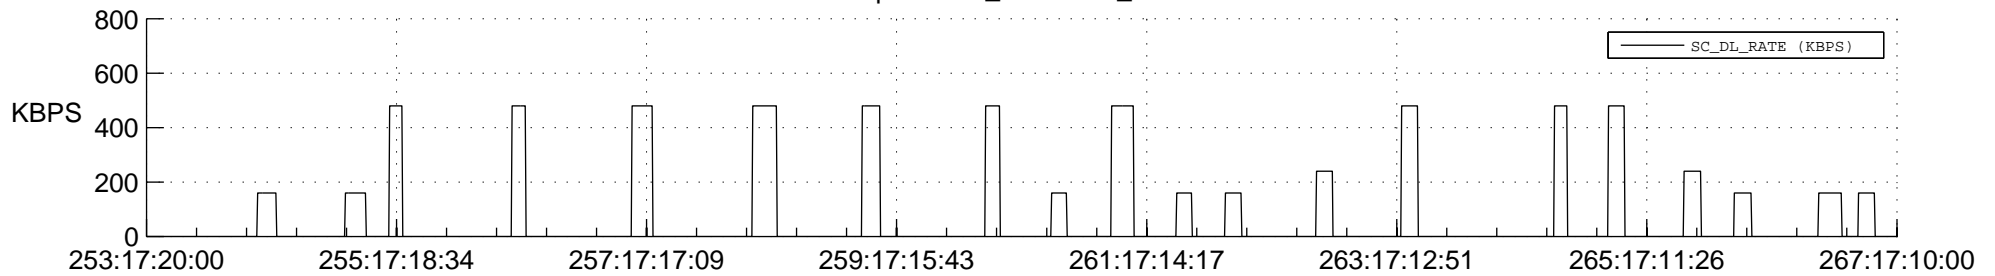

## Spacecraft\_DownLink\_Rate

Ground Time (2012:253:17:20:00.000 -2012:267:17:10:00.000)