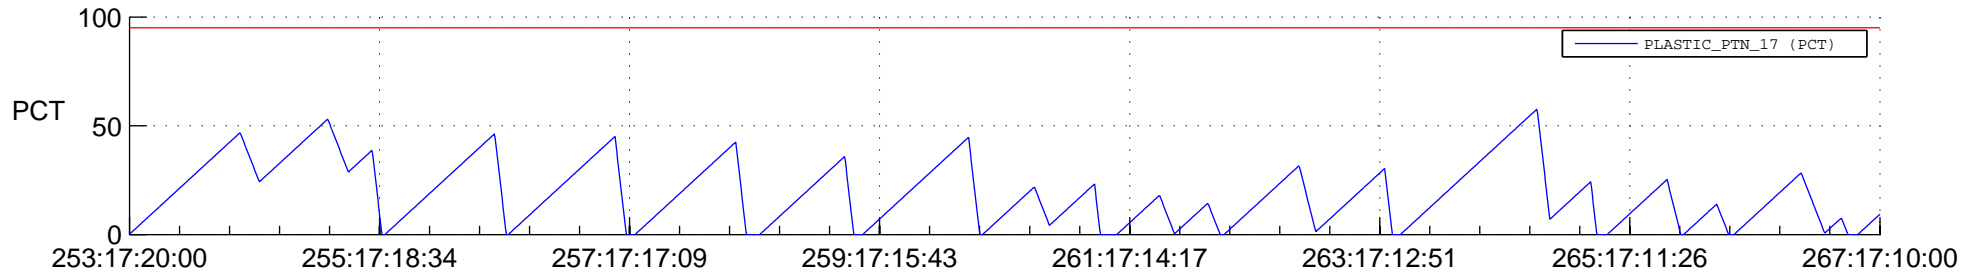

# STEREO BEHIND SSR PCT Full Prediction

## SWAVES\_Percent\_Full\_Prediction

## Spacecraft\_DownLink\_Rate

Ground Time (2012:253:17:20:00.000 -2012:267:17:10:00.000)