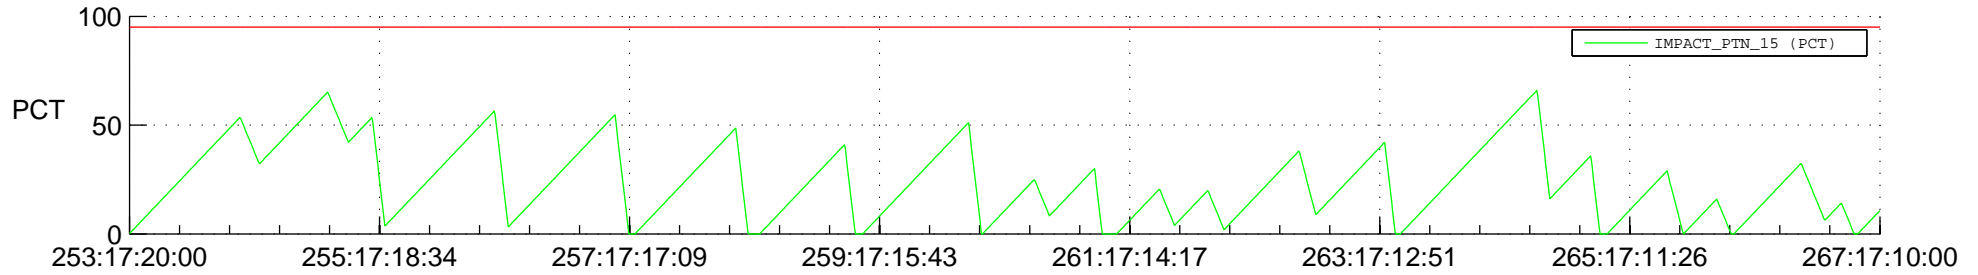

IMPACT_Percent_Full_Prediction