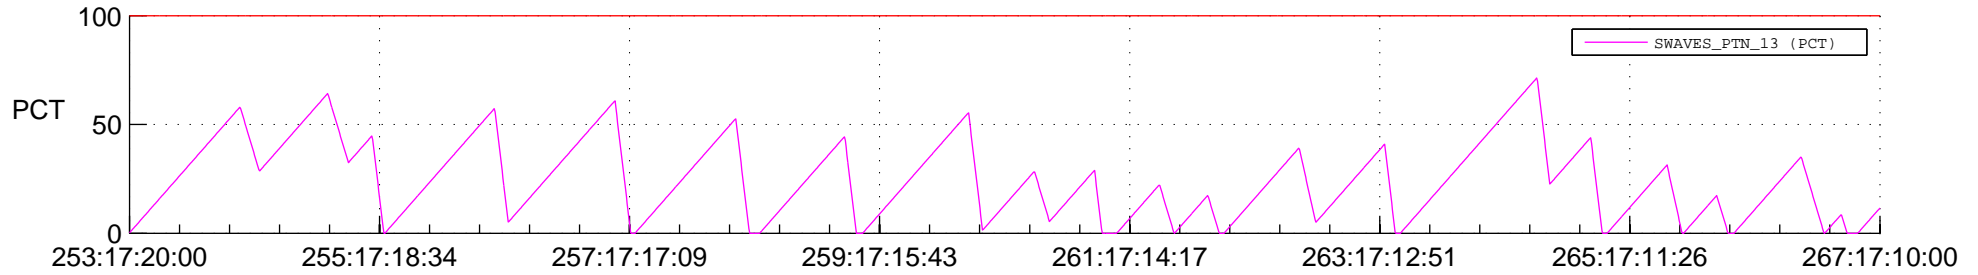

# STEREO BEHIND SSR PCT Full Prediction

## SWAVES\_Percent\_Full\_Prediction

## Spacecraft\_DownLink\_Rate

Ground Time (2012:253:17:20:00.000 -2012:267:17:10:00.000)