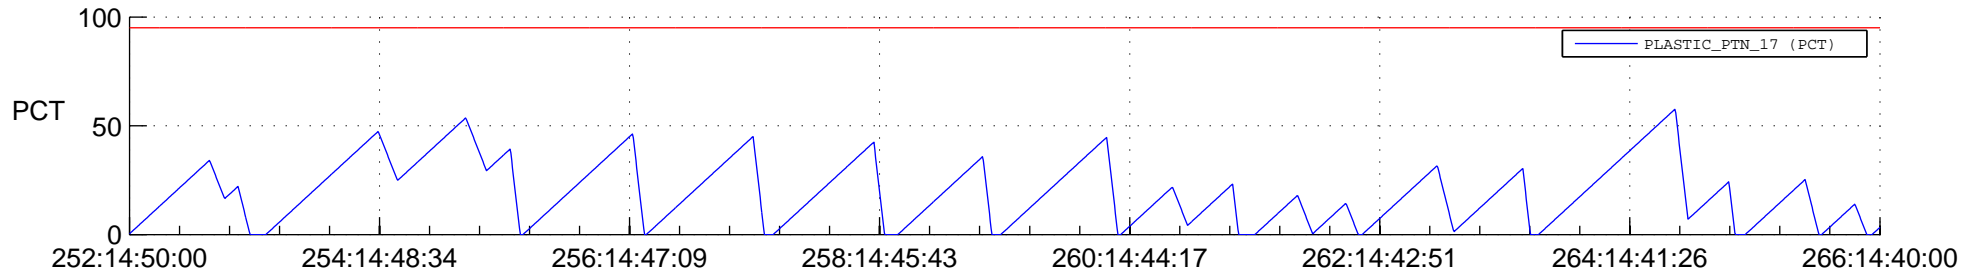

STEREO BEHIND SSR PCT Full Prediction

SWAVES_Percent_Full_Prediction

IMPACT_Percent_Full_Prediction

PLASTIC_Percent_Full_Prediction

Spacecraft_DownLink_Rate

Ground Time (2012:252:14:50:00.000 -2012:266:14:40:00.000)