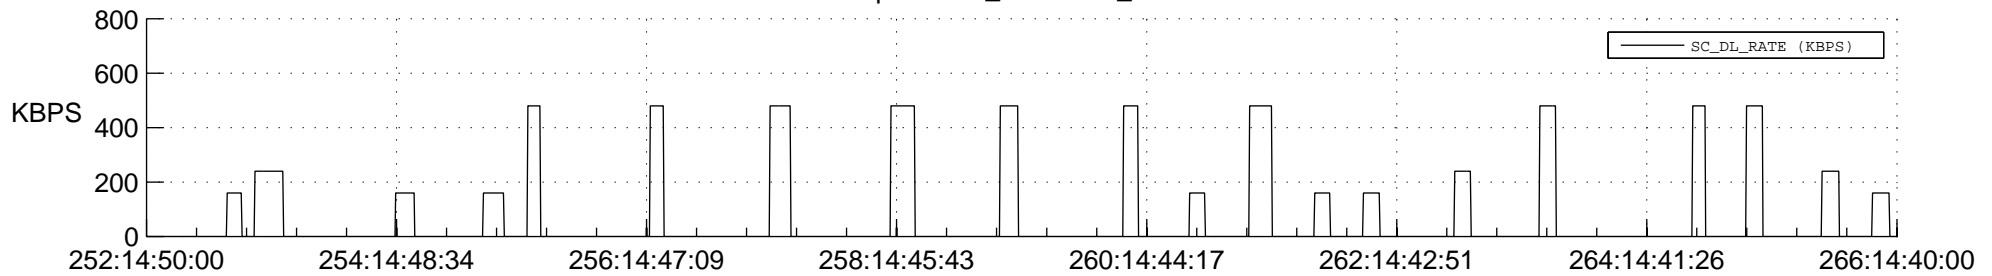

STEREO BEHIND SSR PCT Full Prediction

SWAVES_Percent_Full_Prediction

IMPACT_Percent_Full_Prediction

PLASTIC_Percent_Full_Prediction

Spacecraft_DownLink_Rate

Ground Time (2012:252:14:50:00.000 -2012:266:14:40:00.000)