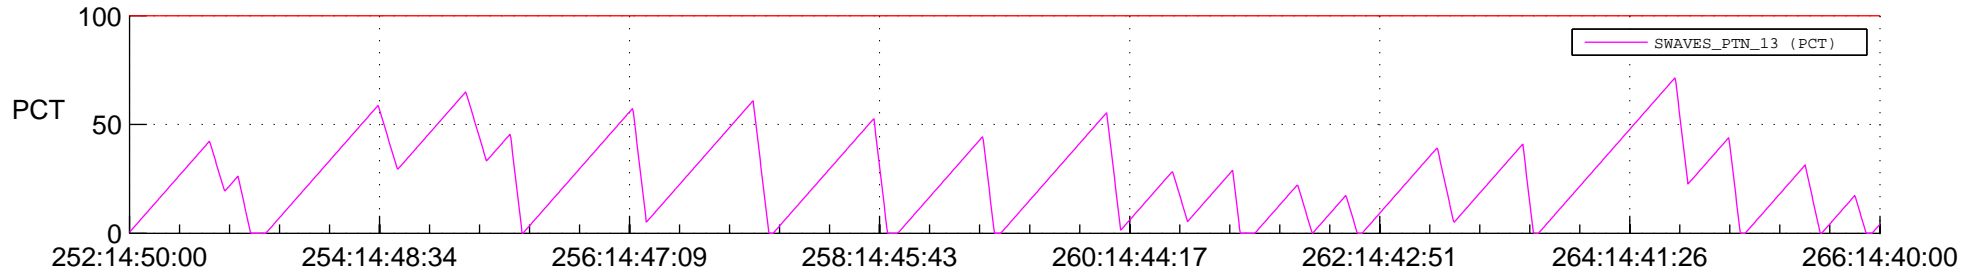

STEREO BEHIND SSR PCT Full Prediction

SWAVES_Percent_Full_Prediction

IMPACT_Percent_Full_Prediction

PLASTIC_Percent_Full_Prediction

Spacecraft_DownLink_Rate

Ground Time (2012:252:14:50:00.000 -2012:266:14:40:00.000)