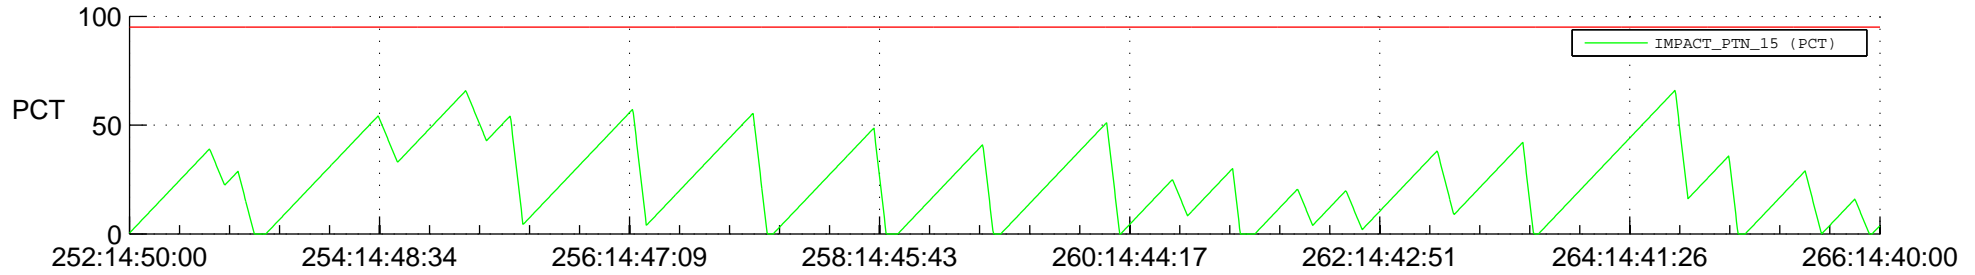

STEREO BEHIND SSR PCT Full Prediction

SWAVES_Percent_Full_Prediction

IMPACT_Percent_Full_Prediction

PLASTIC_Percent_Full_Prediction

Spacecraft_DownLink_Rate

Ground Time (2012:252:14:50:00.000 -2012:266:14:40:00.000)