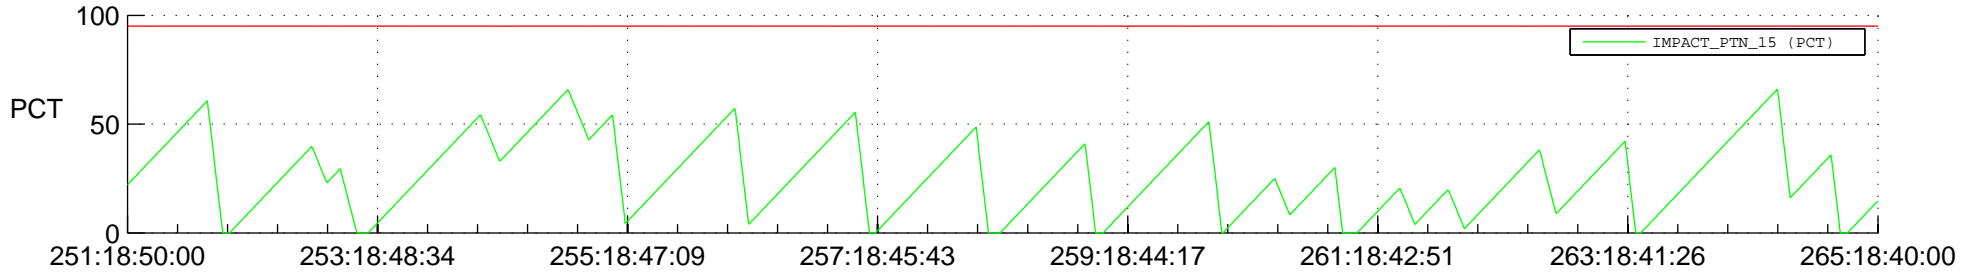

STEREO BEHIND SSR PCT Full Prediction

SWAVES_Percent_Full_Prediction

IMPACT_Percent_Full_Prediction

PLASTIC_Percent_Full_Prediction

Spacecraft_DownLink_Rate

Ground Time (2012:251:18:50:00.000 -2012:265:18:40:00.000)