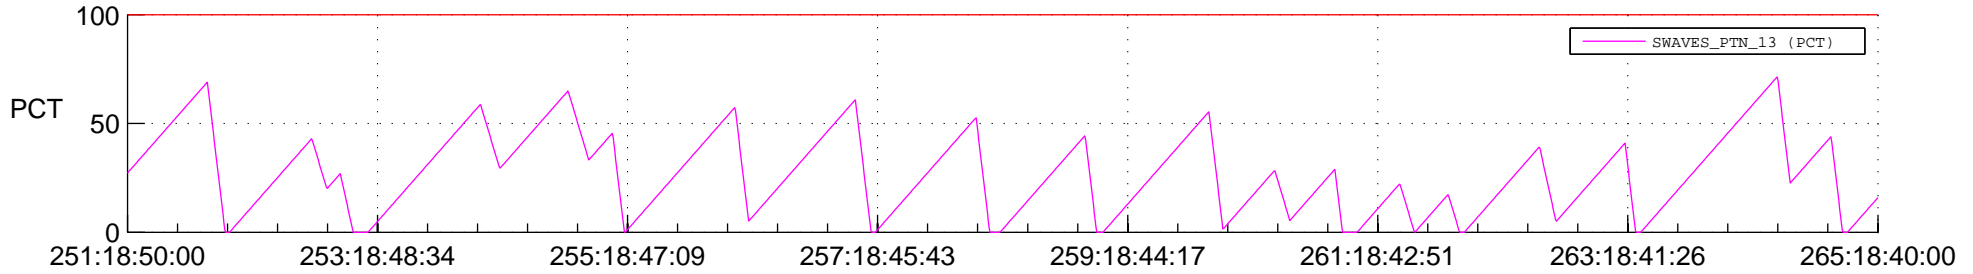

STEREO BEHIND SSR PCT Full Prediction

SWAVES_Percent_Full_Prediction

IMPACT_Percent_Full_Prediction

PLASTIC_Percent_Full_Prediction

Spacecraft_DownLink_Rate

Ground Time (2012:251:18:50:00.000 -2012:265:18:40:00.000)