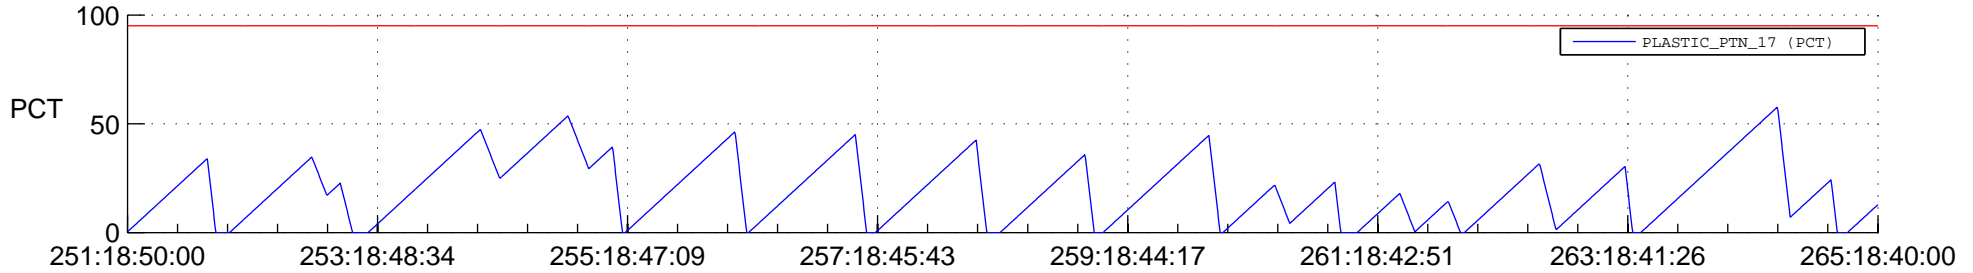

STEREO BEHIND SSR PCT Full Prediction

SWAVES_Percent_Full_Prediction

IMPACT_Percent_Full_Prediction

PLASTIC_Percent_Full_Prediction

Spacecraft_DownLink_Rate

Ground Time (2012:251:18:50:00.000 -2012:265:18:40:00.000)