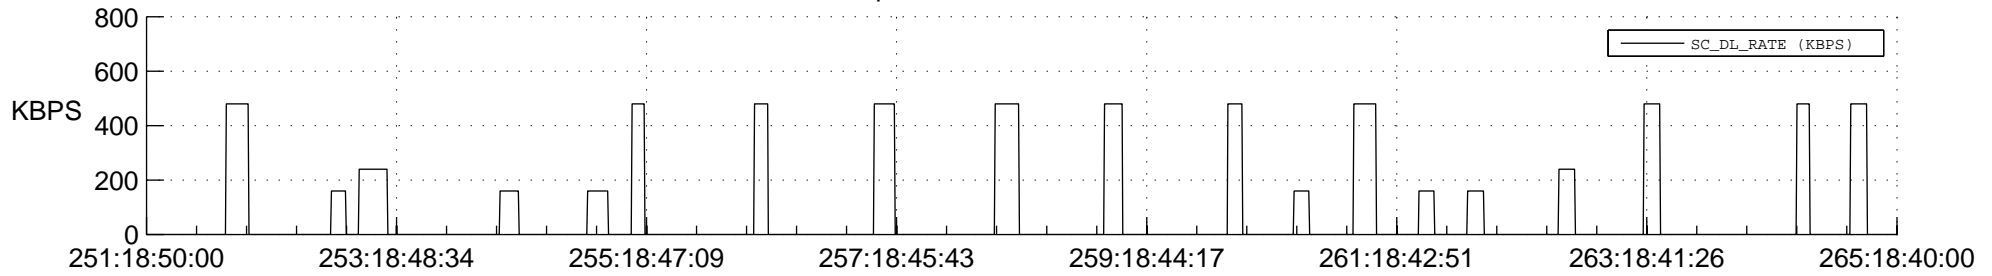

STEREO BEHIND SSR PCT Full Prediction

SWAVES_Percent_Full_Prediction

IMPACT_Percent_Full_Prediction

PLASTIC_Percent_Full_Prediction

Spacecraft_DownLink_Rate

Ground Time (2012:251:18:50:00.000 -2012:265:18:40:00.000)