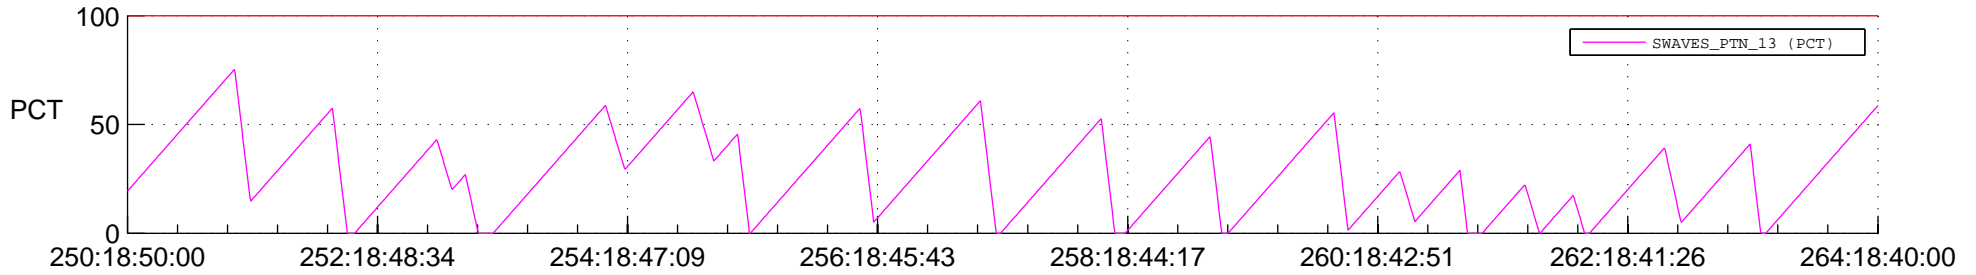

STEREO BEHIND SSR PCT Full Prediction

SWAVES_Percent_Full_Prediction

IMPACT_Percent_Full_Prediction

PLASTIC_Percent_Full_Prediction

Spacecraft_DownLink_Rate

Ground Time (2012:250:18:50:00.000 -2012:264:18:40:00.000)