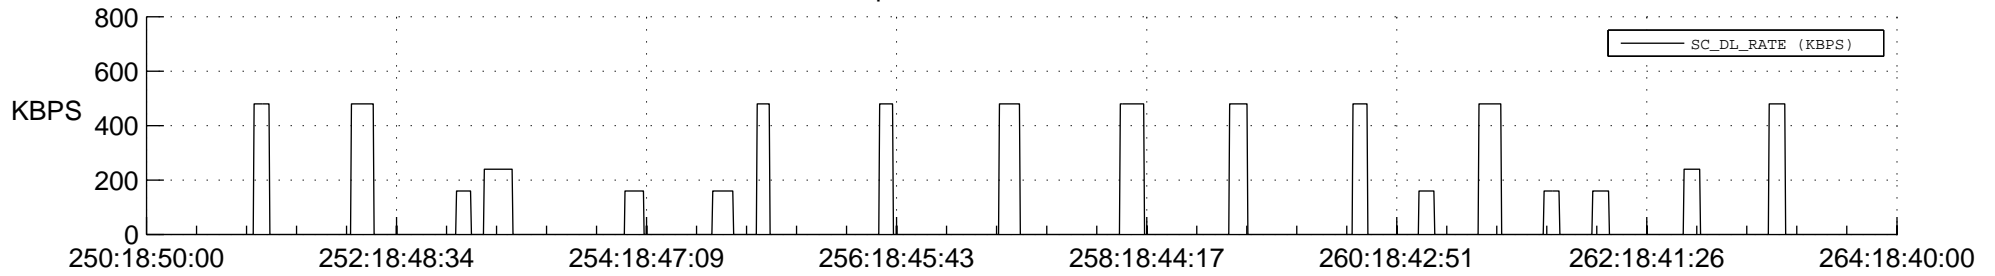

STEREO BEHIND SSR PCT Full Prediction

SWAVES_Percent_Full_Prediction

IMPACT_Percent_Full_Prediction

PLASTIC_Percent_Full_Prediction

Spacecraft_DownLink_Rate

Ground Time (2012:250:18:50:00.000 -2012:264:18:40:00.000)