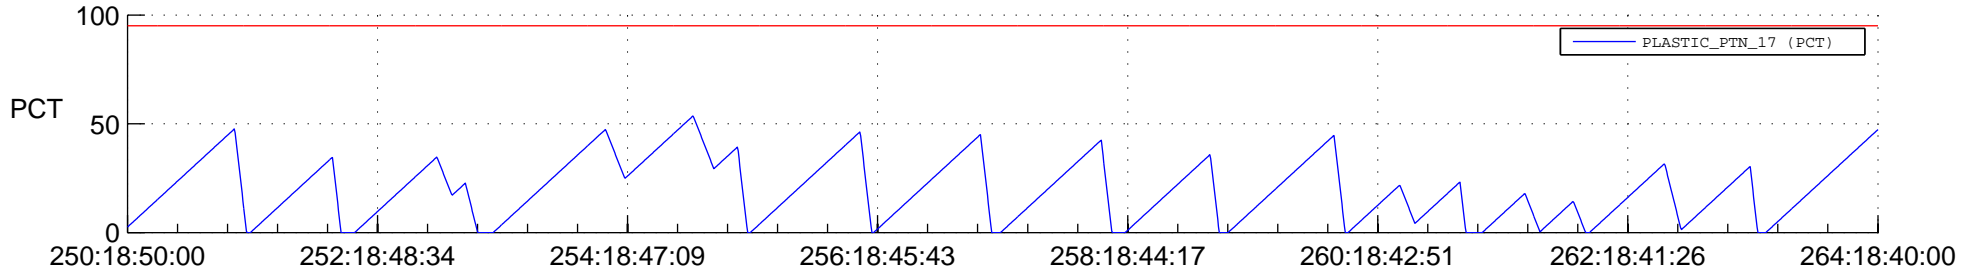

STEREO BEHIND SSR PCT Full Prediction

SWAVES_Percent_Full_Prediction

IMPACT_Percent_Full_Prediction

PLASTIC_Percent_Full_Prediction

Spacecraft_DownLink_Rate

Ground Time (2012:250:18:50:00.000 -2012:264:18:40:00.000)