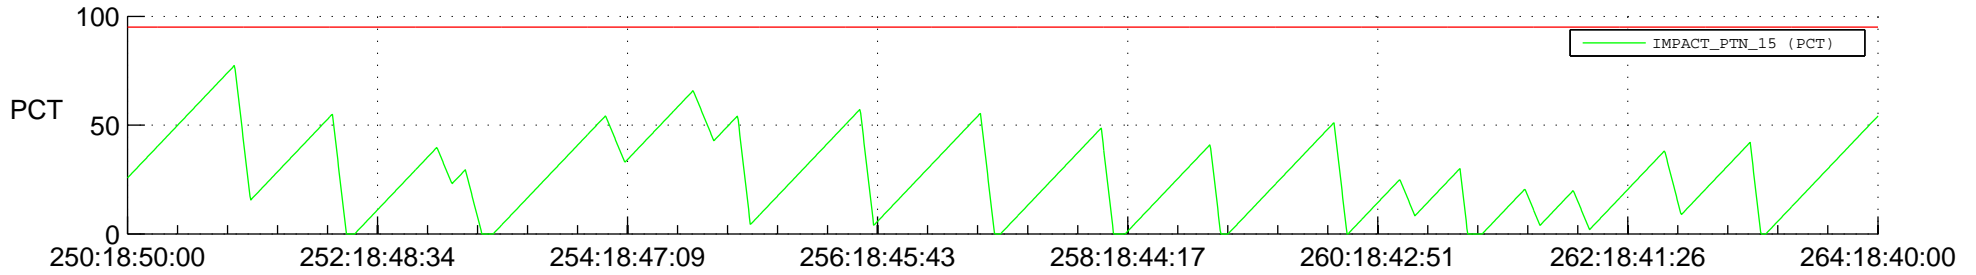

STEREO BEHIND SSR PCT Full Prediction

SWAVES_Percent_Full_Prediction

IMPACT_Percent_Full_Prediction

PLASTIC_Percent_Full_Prediction

Spacecraft_DownLink_Rate

Ground Time (2012:250:18:50:00.000 -2012:264:18:40:00.000)