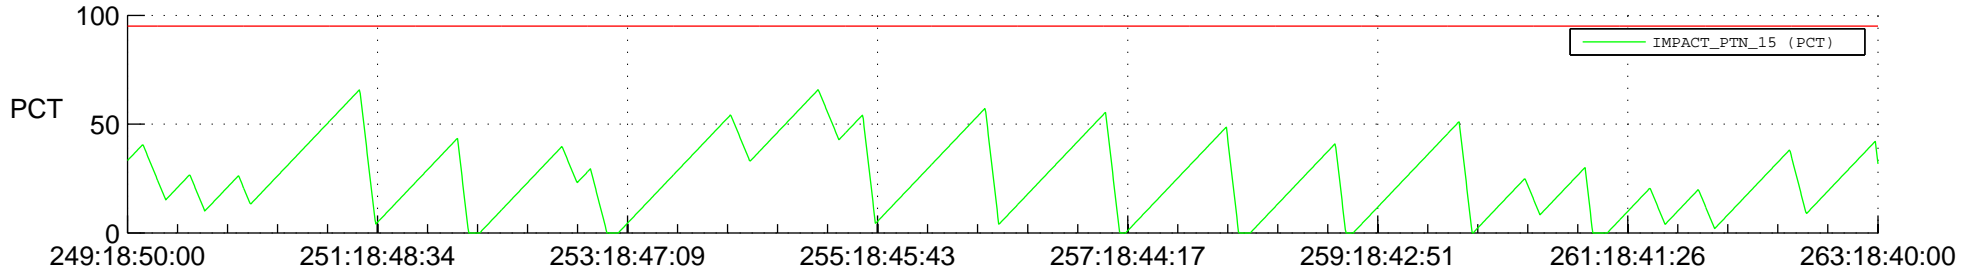

STEREO BEHIND SSR PCT Full Prediction

SWAVES_Percent_Full_Prediction

IMPACT_Percent_Full_Prediction

PLASTIC_Percent_Full_Prediction

Spacecraft_DownLink_Rate

Ground Time (2012:249:18:50:00.000 -2012:263:18:40:00.000)