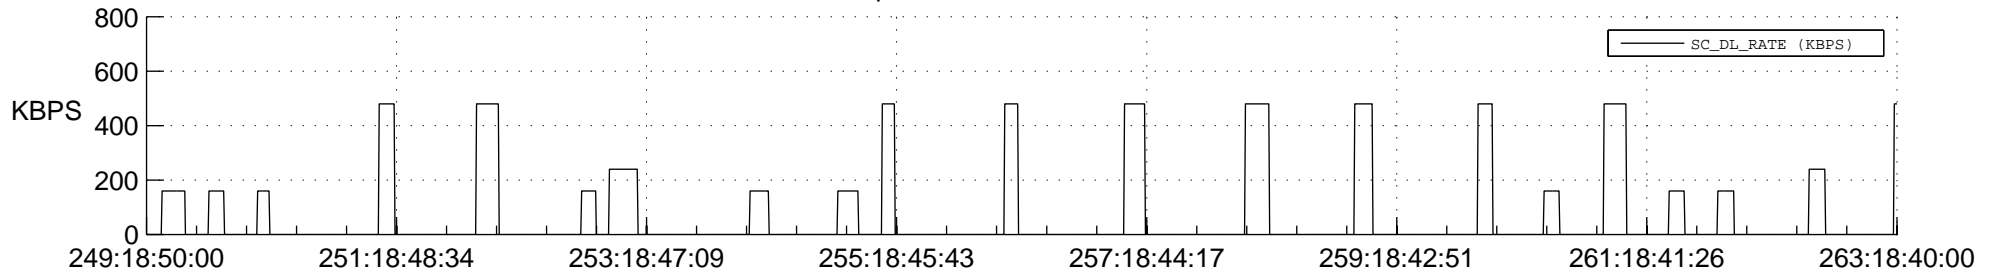

STEREO BEHIND SSR PCT Full Prediction

SWAVES_Percent_Full_Prediction

IMPACT_Percent_Full_Prediction

PLASTIC_Percent_Full_Prediction

Spacecraft_DownLink_Rate

Ground Time (2012:249:18:50:00.000 -2012:263:18:40:00.000)