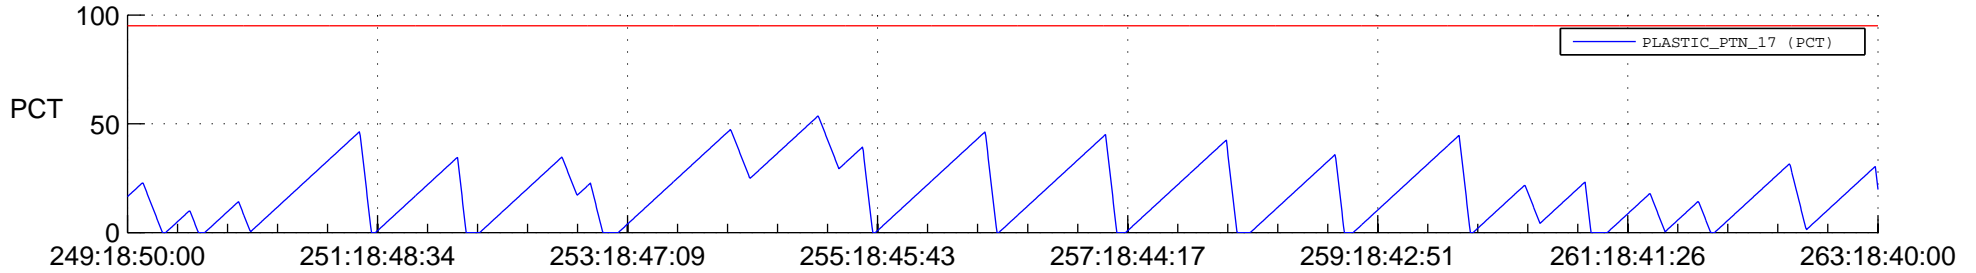

STEREO BEHIND SSR PCT Full Prediction

SWAVES_Percent_Full_Prediction

IMPACT_Percent_Full_Prediction

PLASTIC_Percent_Full_Prediction

Spacecraft_DownLink_Rate

Ground Time (2012:249:18:50:00.000 -2012:263:18:40:00.000)