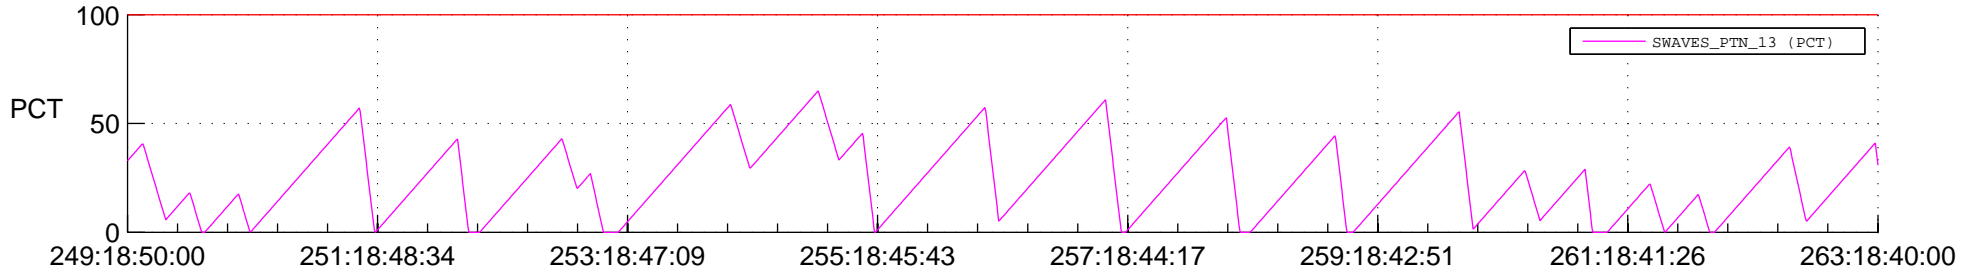

STEREO BEHIND SSR PCT Full Prediction

SWAVES_Percent_Full_Prediction

IMPACT_Percent_Full_Prediction

PLASTIC_Percent_Full_Prediction

Spacecraft_DownLink_Rate

Ground Time (2012:249:18:50:00.000 -2012:263:18:40:00.000)