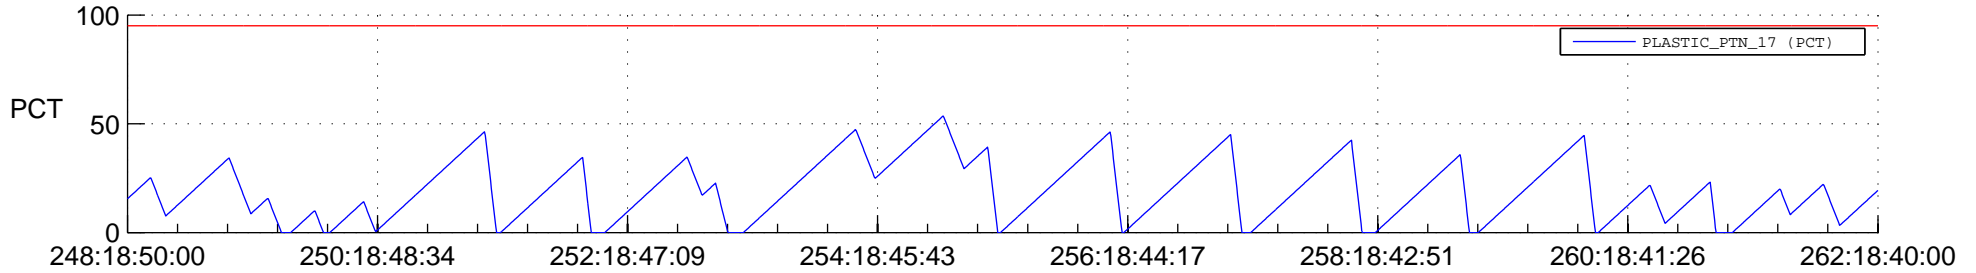

STEREO BEHIND SSR PCT Full Prediction

SWAVES_Percent_Full_Prediction

IMPACT_Percent_Full_Prediction

PLASTIC_Percent_Full_Prediction

Spacecraft_DownLink_Rate

Ground Time (2012:248:18:50:00.000 -2012:262:18:40:00.000)