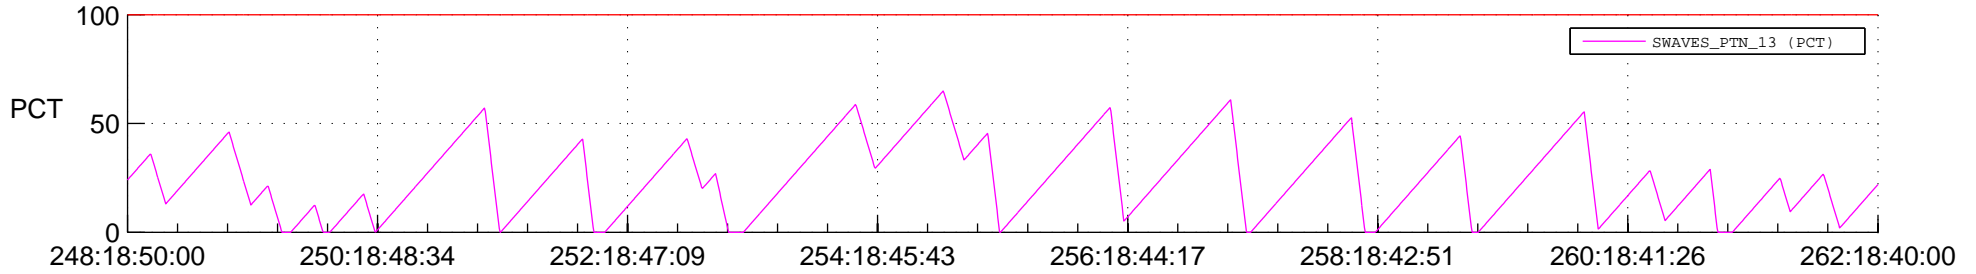

STEREO BEHIND SSR PCT Full Prediction

SWAVES_Percent_Full_Prediction

IMPACT_Percent_Full_Prediction

PLASTIC_Percent_Full_Prediction

Spacecraft_DownLink_Rate

Ground Time (2012:248:18:50:00.000 -2012:262:18:40:00.000)