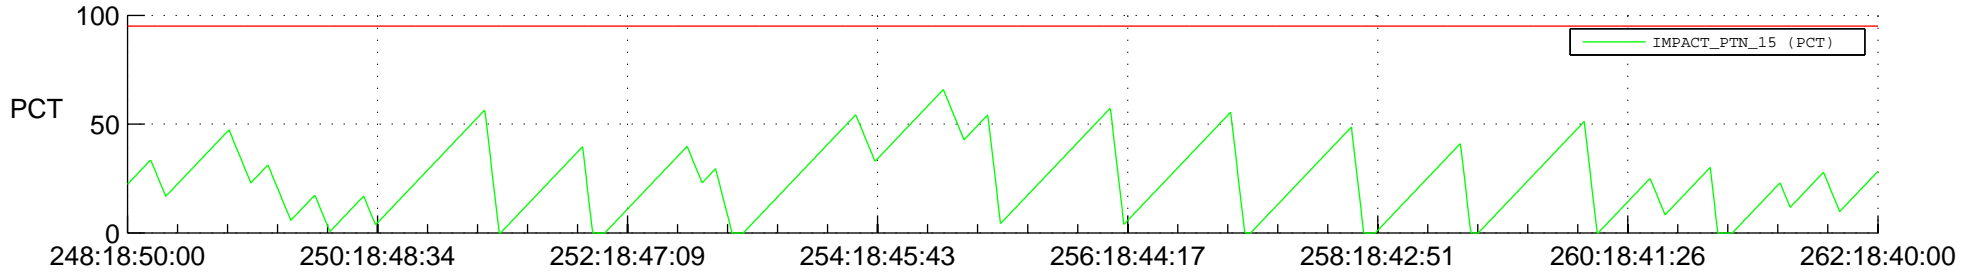

STEREO BEHIND SSR PCT Full Prediction

SWAVES_Percent_Full_Prediction

IMPACT_Percent_Full_Prediction

PLASTIC_Percent_Full_Prediction

Spacecraft_DownLink_Rate

Ground Time (2012:248:18:50:00.000 -2012:262:18:40:00.000)