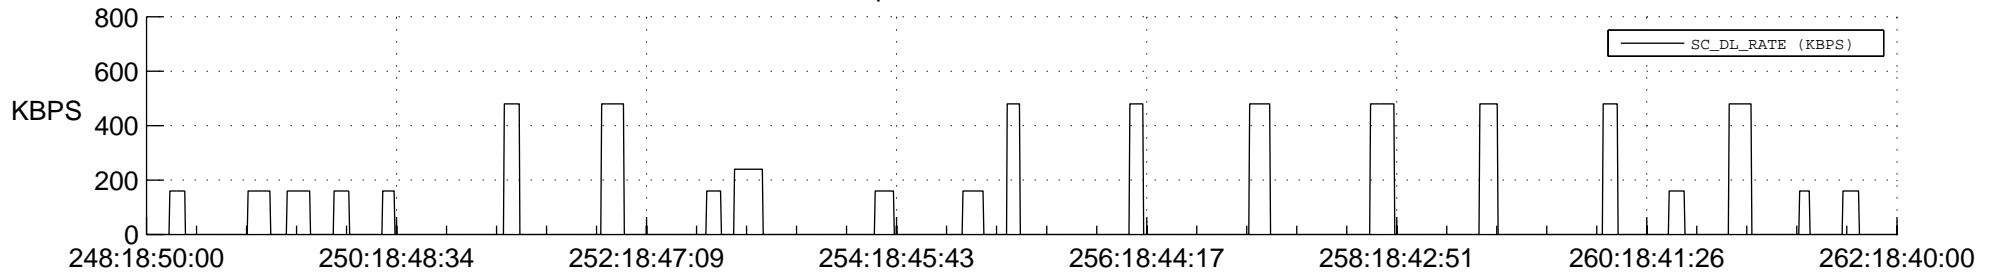

STEREO BEHIND SSR PCT Full Prediction

SWAVES_Percent_Full_Prediction

IMPACT_Percent_Full_Prediction

PLASTIC_Percent_Full_Prediction

Spacecraft_DownLink_Rate

Ground Time (2012:248:18:50:00.000 -2012:262:18:40:00.000)