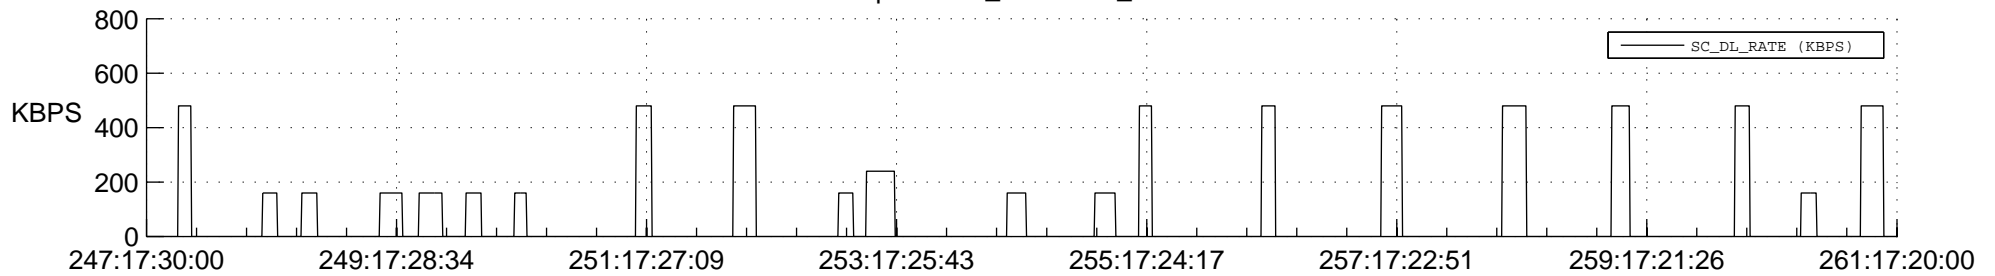

## Spacecraft\_DownLink\_Rate

Ground Time (2012:247:17:30:00.000 -2012:261:17:20:00.000)