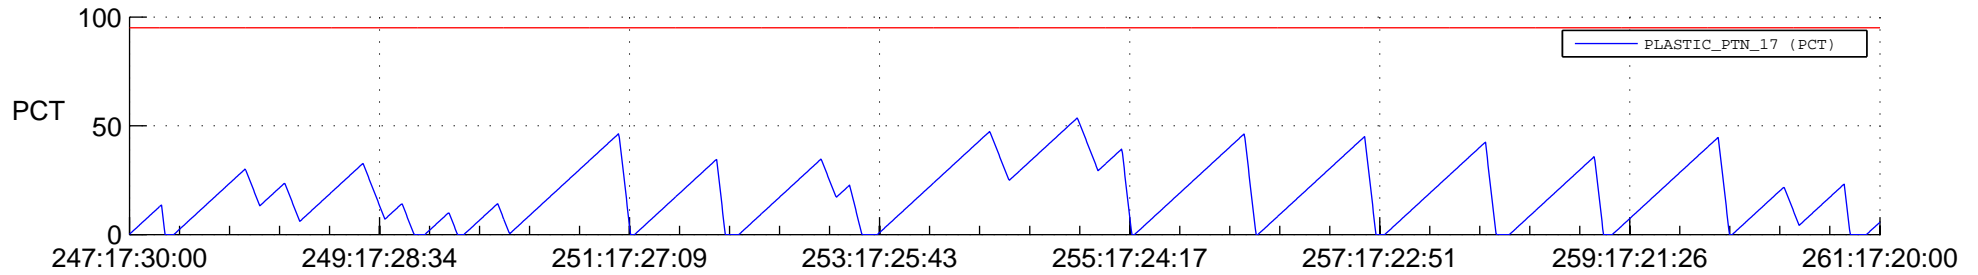

# STEREO BEHIND SSR PCT Full Prediction

## SWAVES\_Percent\_Full\_Prediction

## Spacecraft\_DownLink\_Rate

Ground Time (2012:247:17:30:00.000 -2012:261:17:20:00.000)