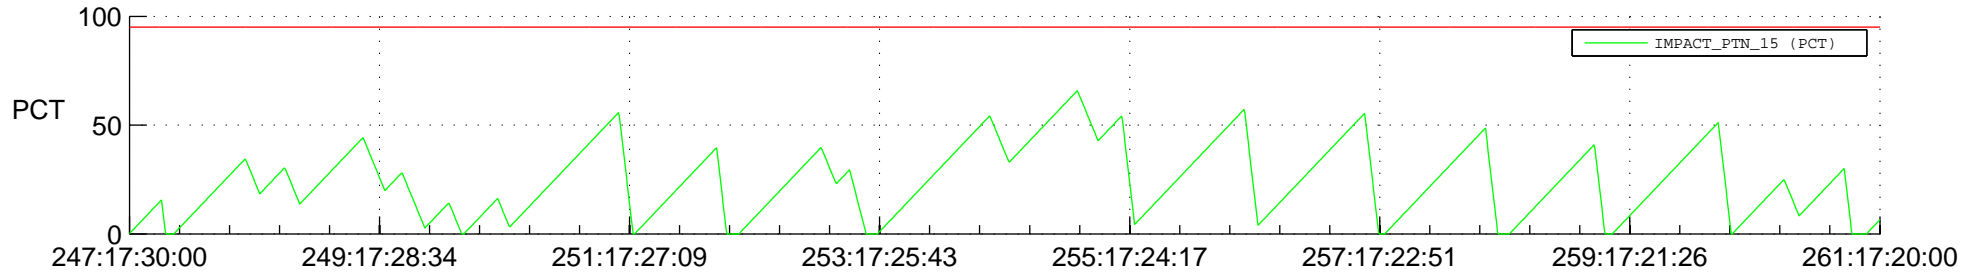

IMPACT_Percent_Full_Prediction