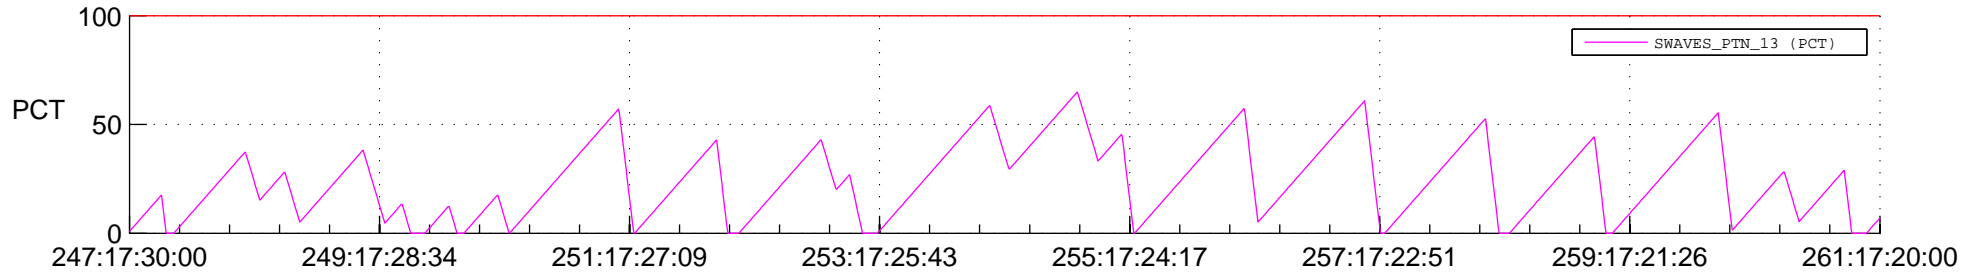

# STEREO BEHIND SSR PCT Full Prediction

## SWAVES\_Percent\_Full\_Prediction

## Spacecraft\_DownLink\_Rate

Ground Time (2012:247:17:30:00.000 -2012:261:17:20:00.000)