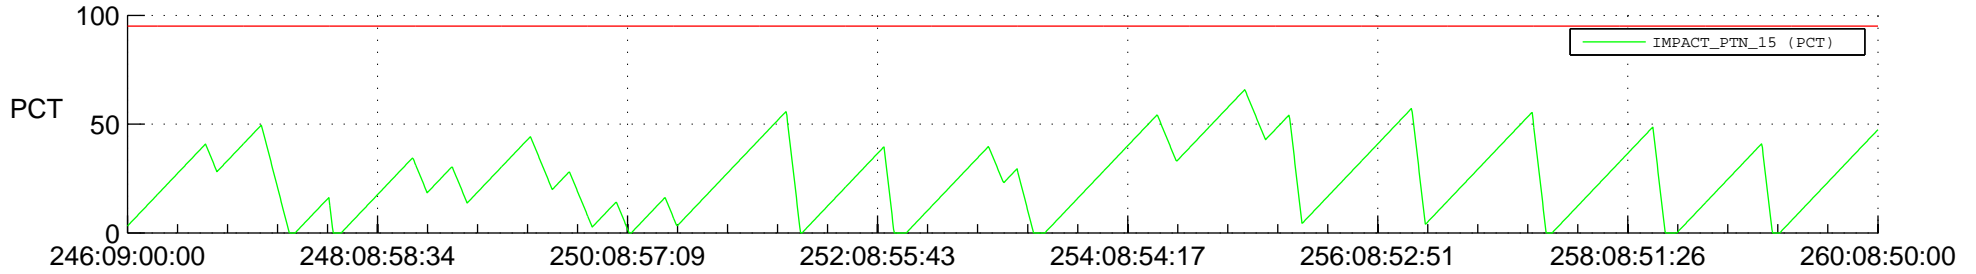

IMPACT_Percent_Full_Prediction