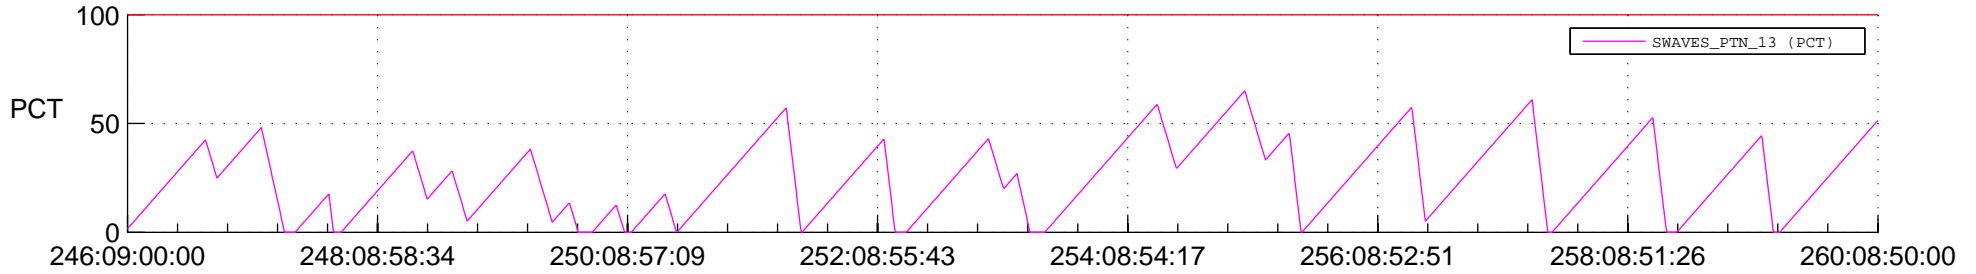

# STEREO BEHIND SSR PCT Full Prediction

## SWAVES\_Percent\_Full\_Prediction

## Spacecraft\_DownLink\_Rate

Ground Time (2012:246:09:00:00.000 -2012:260:08:50:00.000)