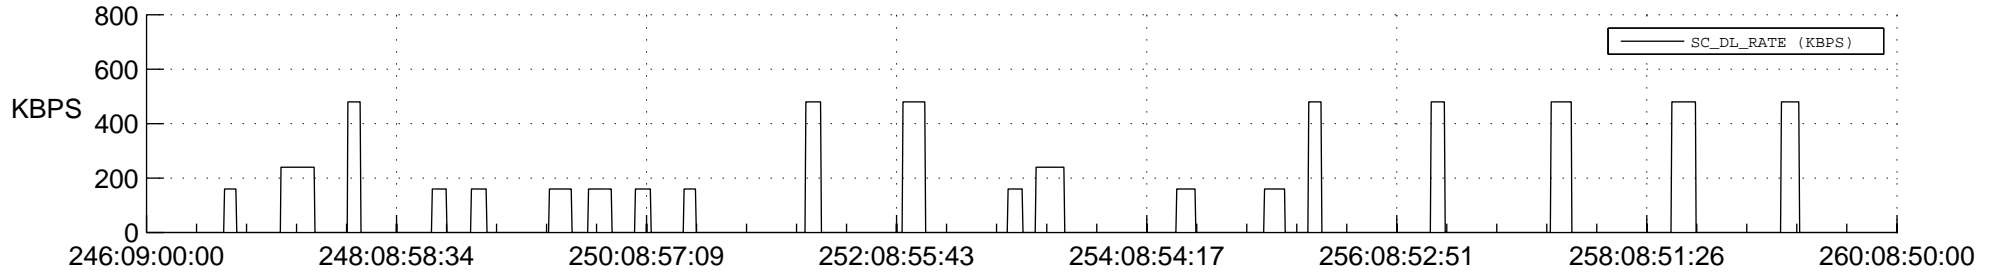

## Spacecraft\_DownLink\_Rate

Ground Time (2012:246:09:00:00.000 -2012:260:08:50:00.000)