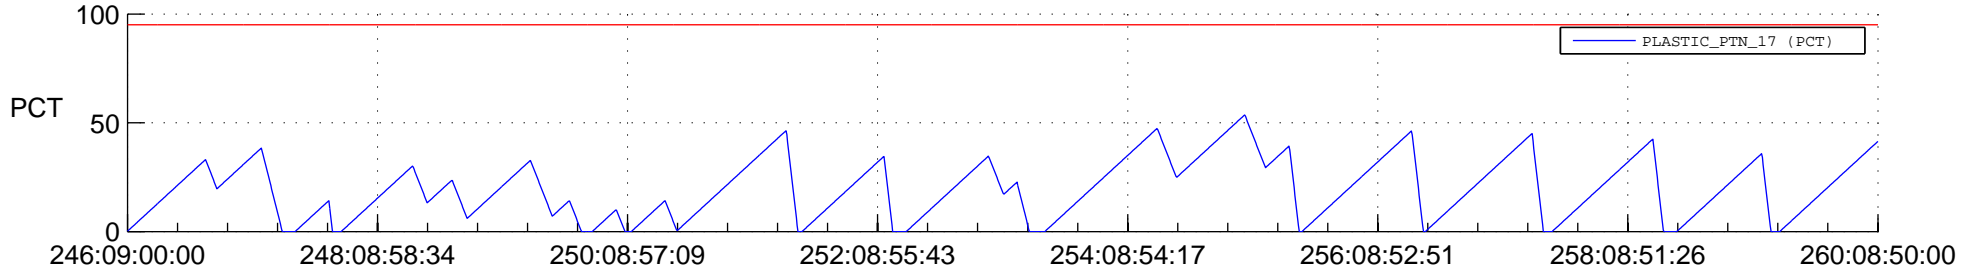

# STEREO BEHIND SSR PCT Full Prediction

## SWAVES\_Percent\_Full\_Prediction

## Spacecraft\_DownLink\_Rate

Ground Time (2012:246:09:00:00.000 -2012:260:08:50:00.000)