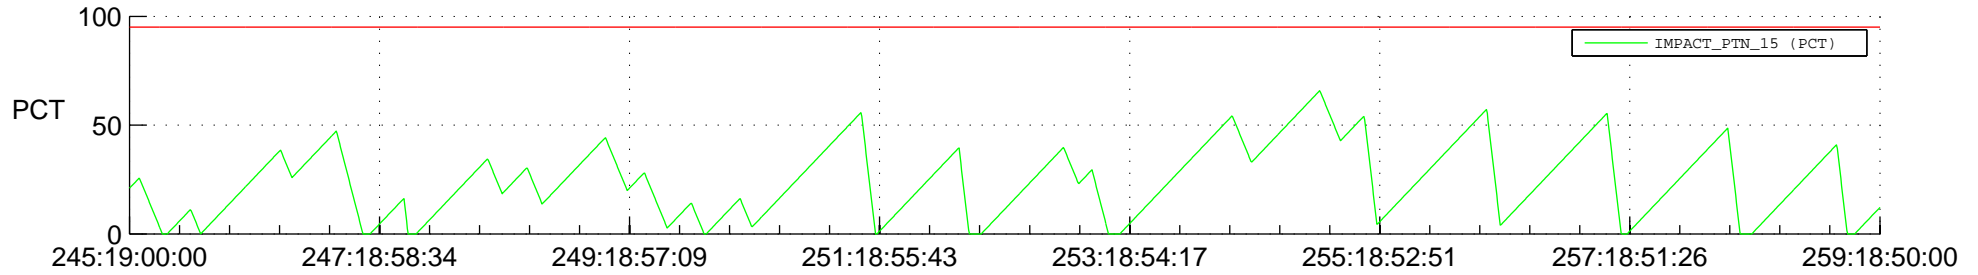

IMPACT_Percent_Full_Prediction