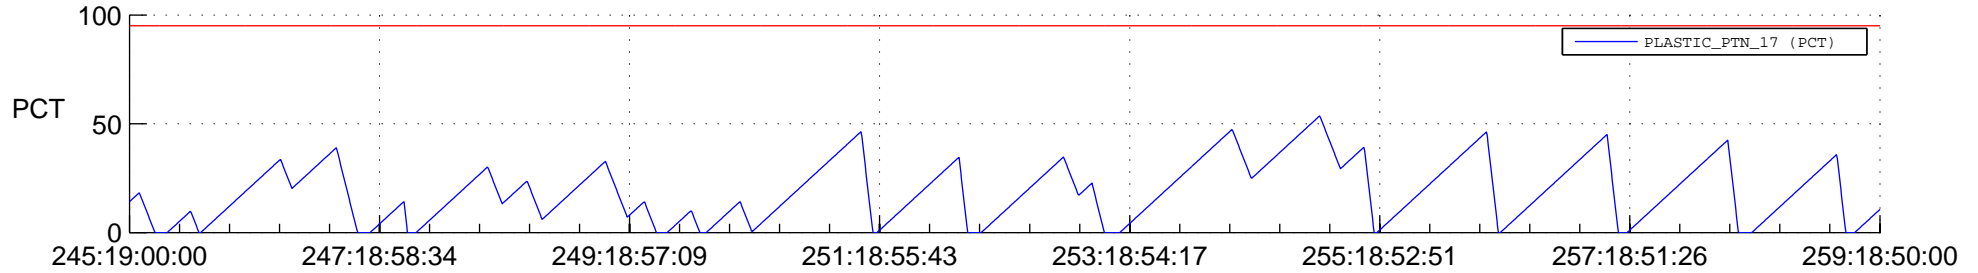

# STEREO BEHIND SSR PCT Full Prediction

## SWAVES\_Percent\_Full\_Prediction

## Spacecraft\_DownLink\_Rate

Ground Time (2012:245:19:00:00.000 -2012:259:18:50:00.000)