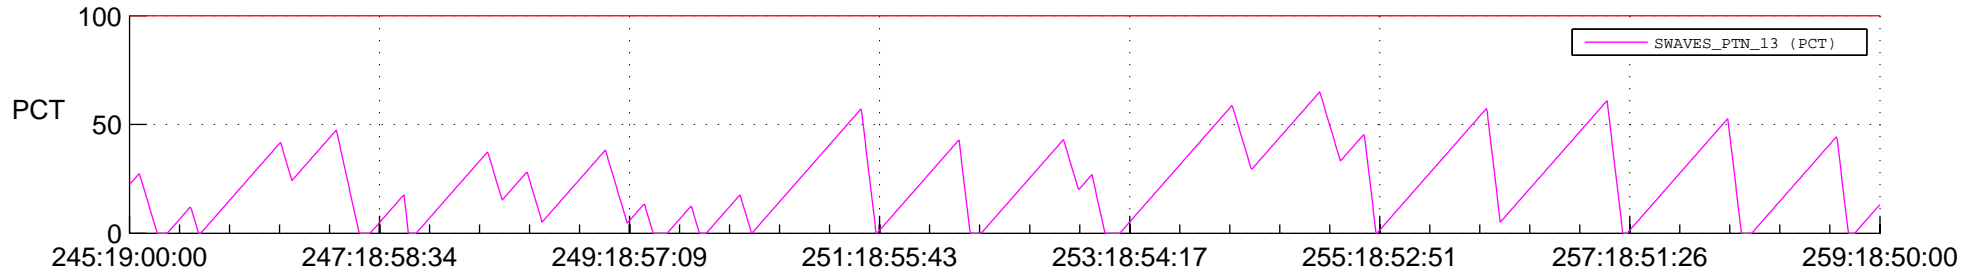

# STEREO BEHIND SSR PCT Full Prediction

## SWAVES\_Percent\_Full\_Prediction

## Spacecraft\_DownLink\_Rate

Ground Time (2012:245:19:00:00.000 -2012:259:18:50:00.000)