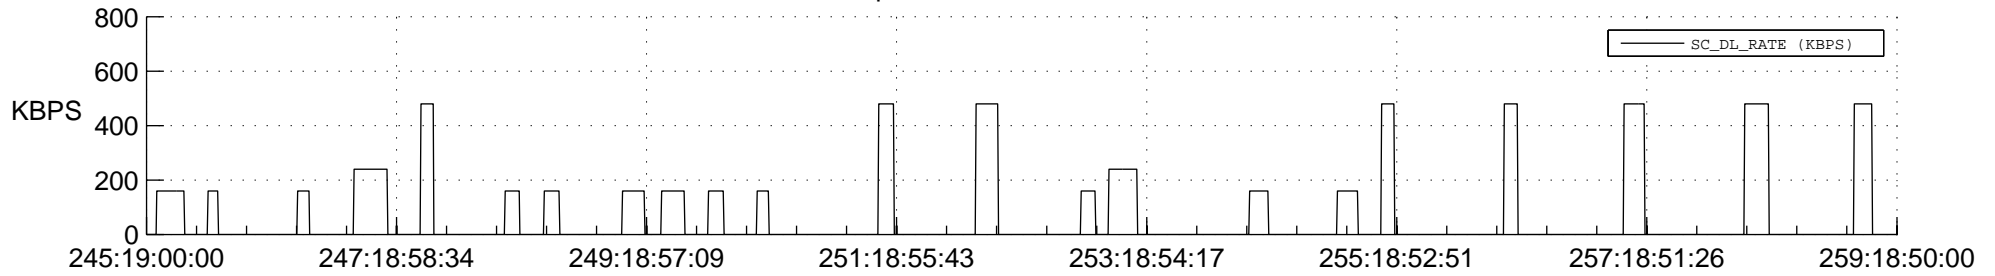

## Spacecraft\_DownLink\_Rate

Ground Time (2012:245:19:00:00.000 -2012:259:18:50:00.000)