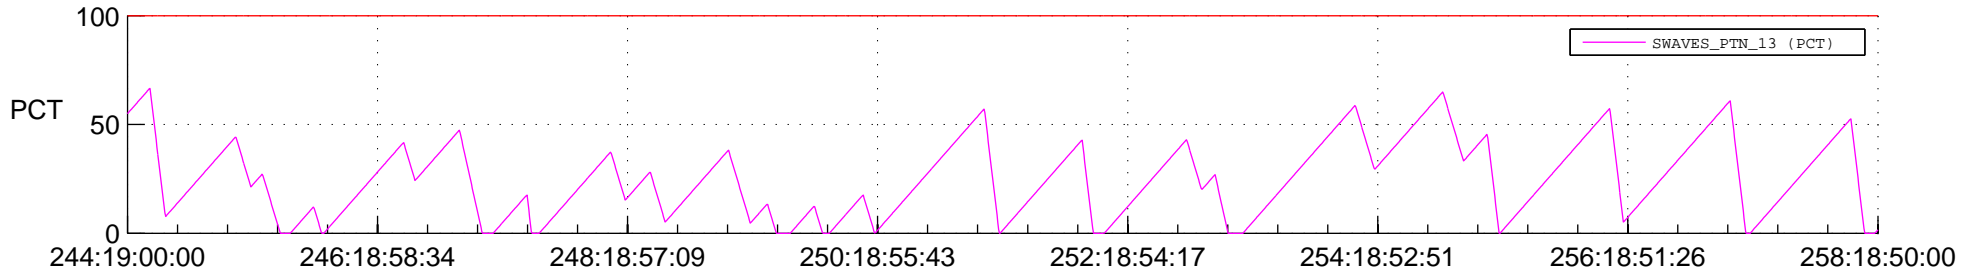

# STEREO BEHIND SSR PCT Full Prediction

## SWAVES\_Percent\_Full\_Prediction

## Spacecraft\_DownLink\_Rate

Ground Time (2012:244:19:00:00.000 -2012:258:18:50:00.000)