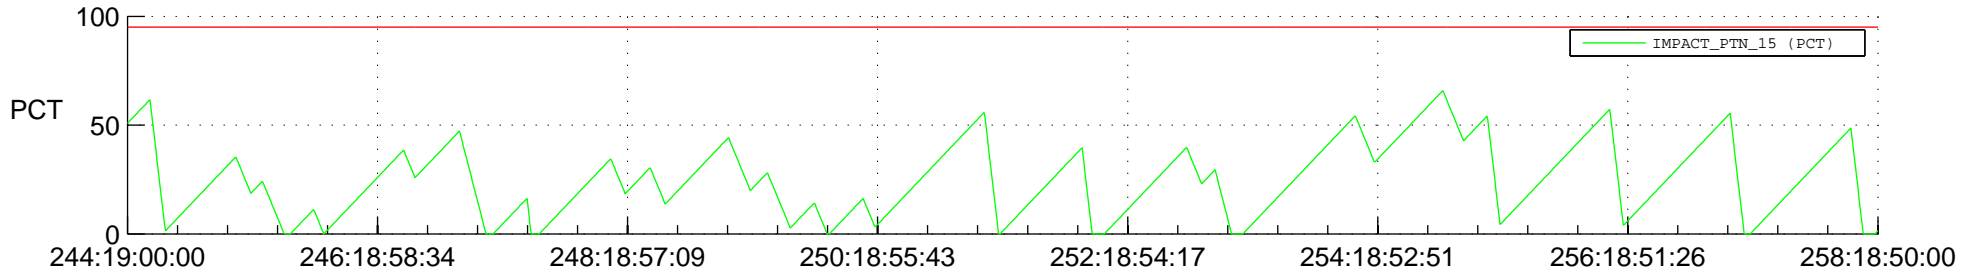

IMPACT_Percent_Full_Prediction