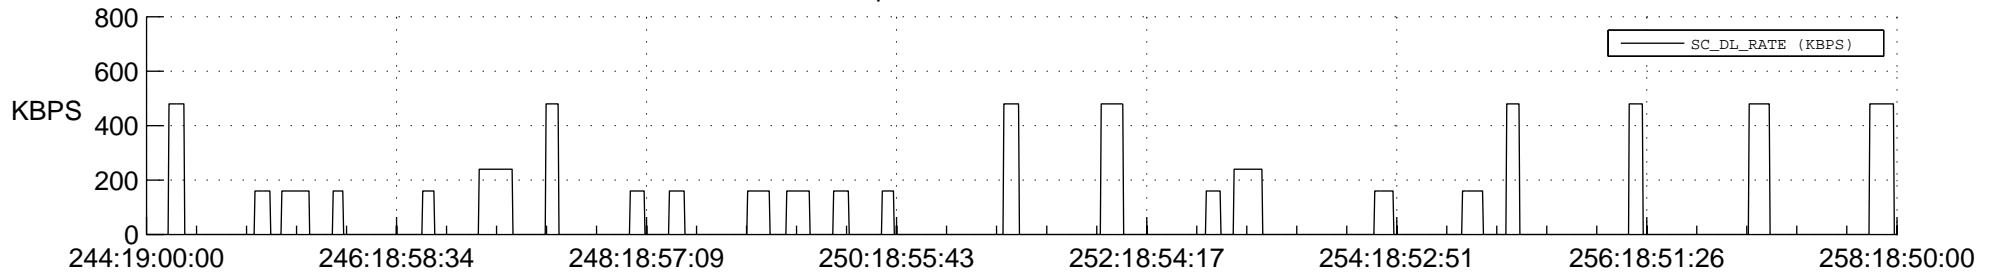

## Spacecraft\_DownLink\_Rate

Ground Time (2012:244:19:00:00.000 -2012:258:18:50:00.000)