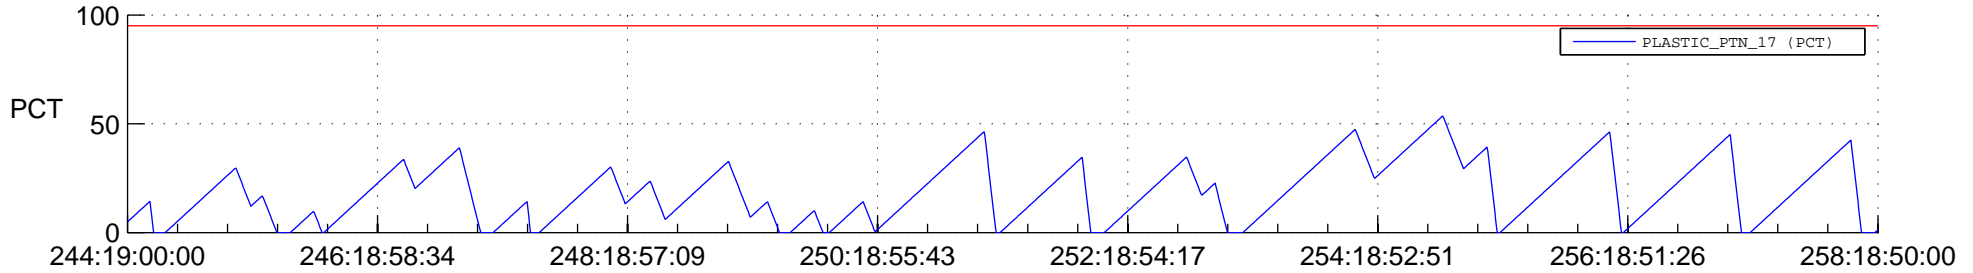

# STEREO BEHIND SSR PCT Full Prediction

## SWAVES\_Percent\_Full\_Prediction

## Spacecraft\_DownLink\_Rate

Ground Time (2012:244:19:00:00.000 -2012:258:18:50:00.000)