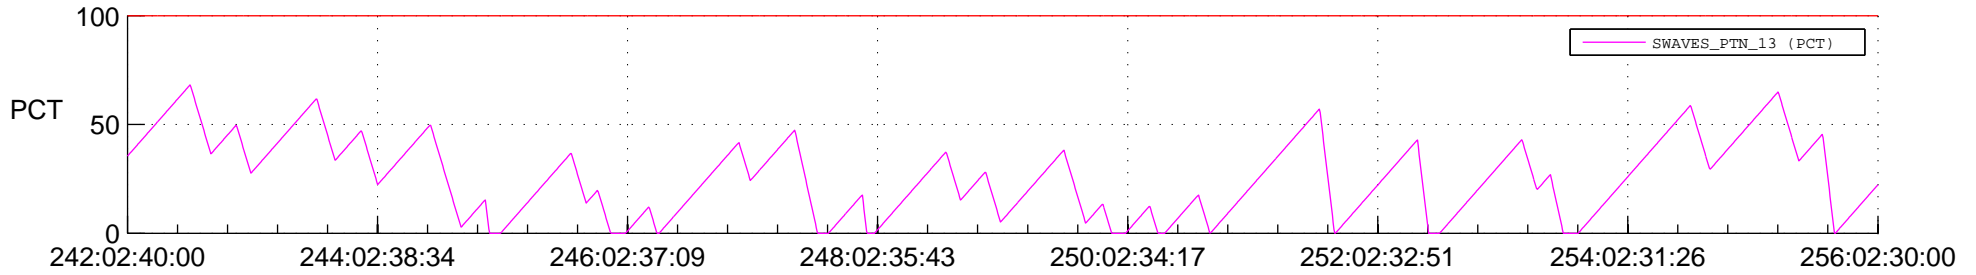

STEREO BEHIND SSR PCT Full Prediction

SWAVES_Percent_Full_Prediction

IMPACT_Percent_Full_Prediction

PLASTIC_Percent_Full_Prediction

Spacecraft_DownLink_Rate

Ground Time (2012:242:02:40:00.000 -2012:256:02:30:00.000)