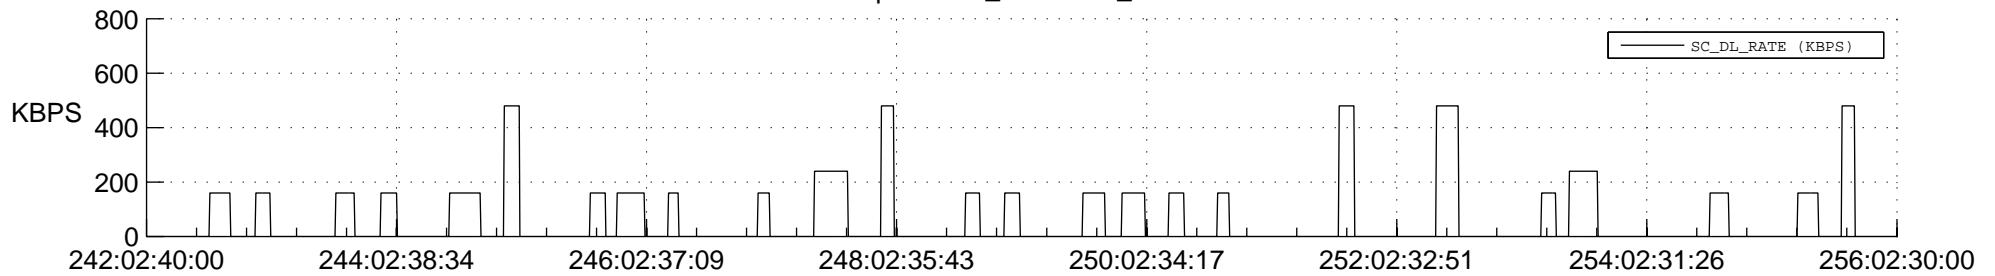

STEREO BEHIND SSR PCT Full Prediction

SWAVES_Percent_Full_Prediction

IMPACT_Percent_Full_Prediction

PLASTIC_Percent_Full_Prediction

Spacecraft_DownLink_Rate

Ground Time (2012:242:02:40:00.000 -2012:256:02:30:00.000)