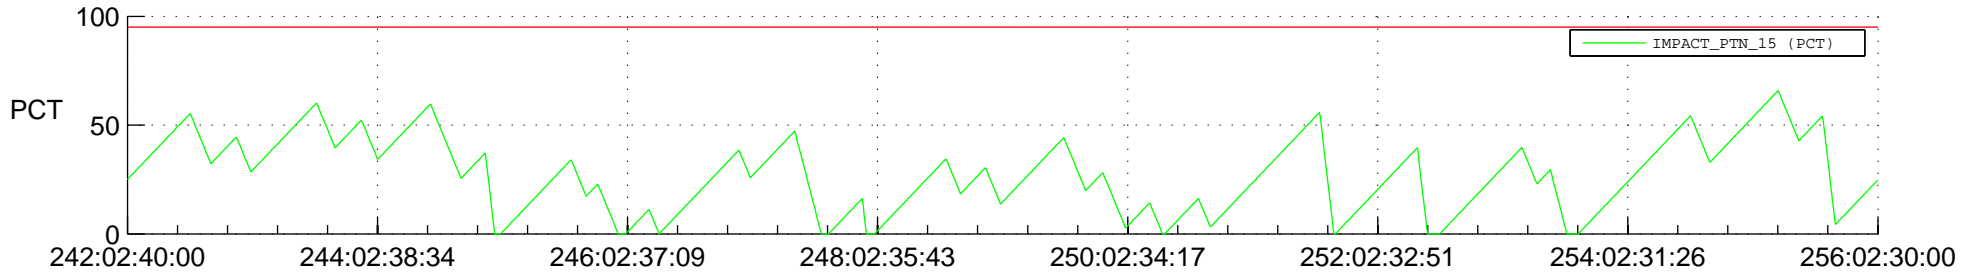

STEREO BEHIND SSR PCT Full Prediction

SWAVES_Percent_Full_Prediction

IMPACT_Percent_Full_Prediction

PLASTIC_Percent_Full_Prediction

Spacecraft_DownLink_Rate

Ground Time (2012:242:02:40:00.000 -2012:256:02:30:00.000)