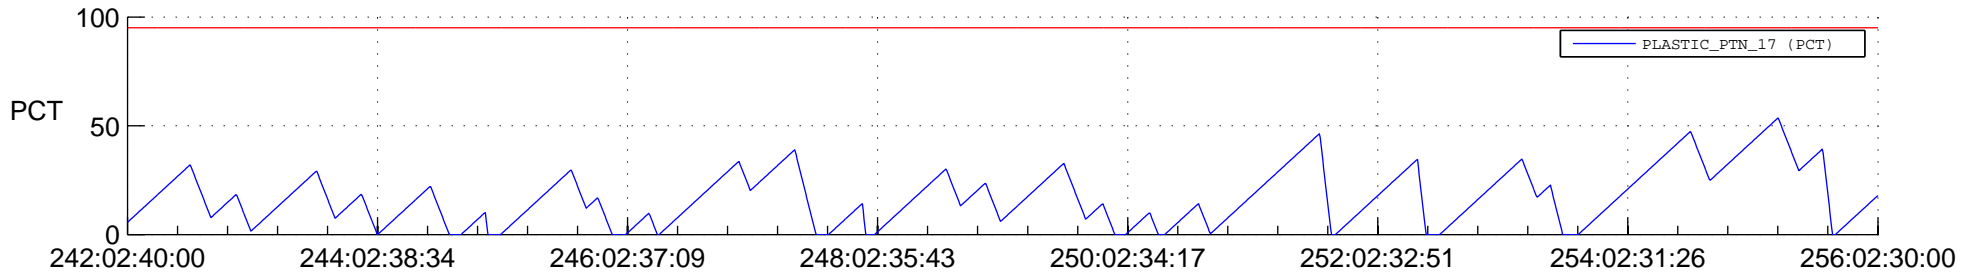

STEREO BEHIND SSR PCT Full Prediction

SWAVES_Percent_Full_Prediction

IMPACT_Percent_Full_Prediction

PLASTIC_Percent_Full_Prediction

Spacecraft_DownLink_Rate

Ground Time (2012:242:02:40:00.000 -2012:256:02:30:00.000)