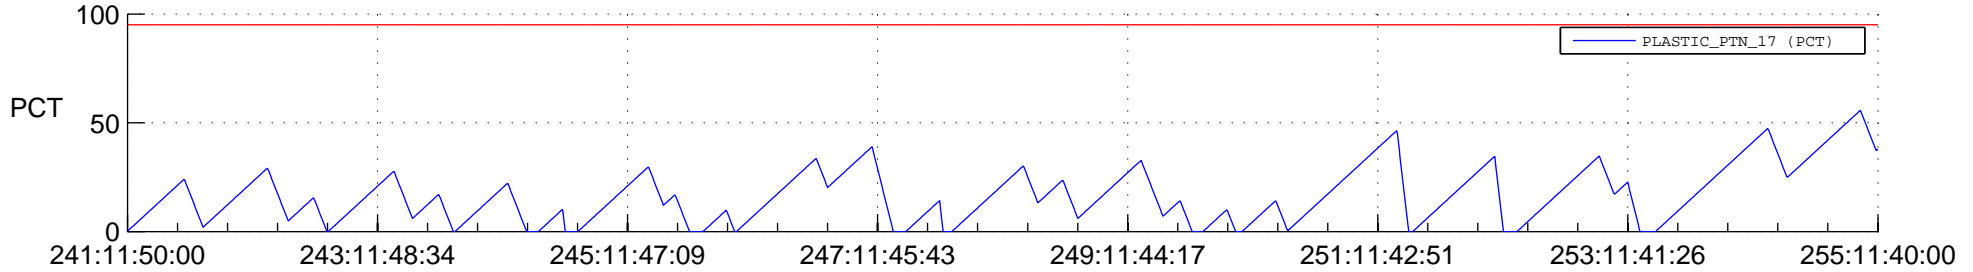

STEREO BEHIND SSR PCT Full Prediction

SWAVES_Percent_Full_Prediction

IMPACT_Percent_Full_Prediction

PLASTIC_Percent_Full_Prediction

Spacecraft_DownLink_Rate

Ground Time (2012:241:11:50:00.000 -2012:255:11:40:00.000)