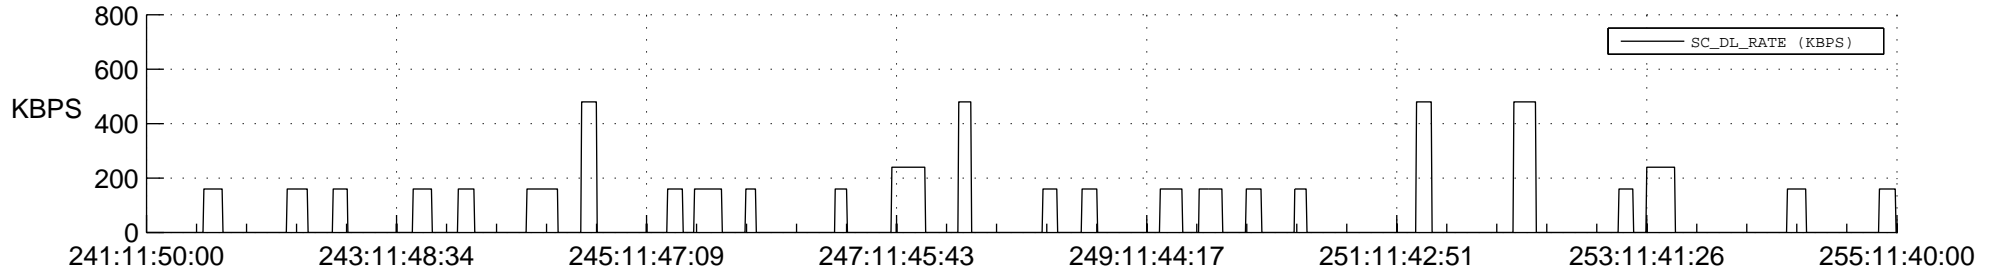

STEREO BEHIND SSR PCT Full Prediction

SWAVES_Percent_Full_Prediction

IMPACT_Percent_Full_Prediction

PLASTIC_Percent_Full_Prediction

Spacecraft_DownLink_Rate

Ground Time (2012:241:11:50:00.000 -2012:255:11:40:00.000)