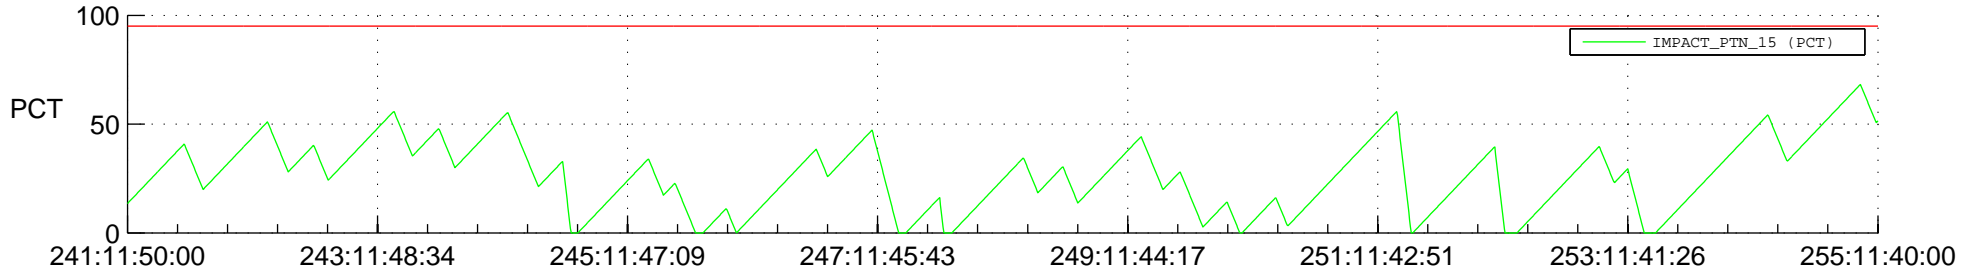

STEREO BEHIND SSR PCT Full Prediction

SWAVES_Percent_Full_Prediction

IMPACT_Percent_Full_Prediction

PLASTIC_Percent_Full_Prediction

Spacecraft_DownLink_Rate

Ground Time (2012:241:11:50:00.000 -2012:255:11:40:00.000)