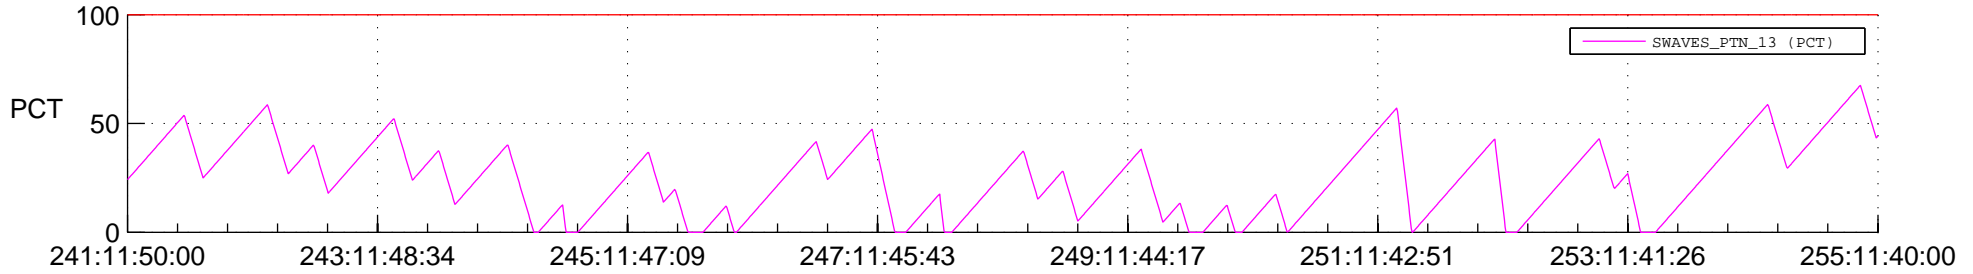

STEREO BEHIND SSR PCT Full Prediction

SWAVES_Percent_Full_Prediction

IMPACT_Percent_Full_Prediction

PLASTIC_Percent_Full_Prediction

Spacecraft_DownLink_Rate

Ground Time (2012:241:11:50:00.000 -2012:255:11:40:00.000)