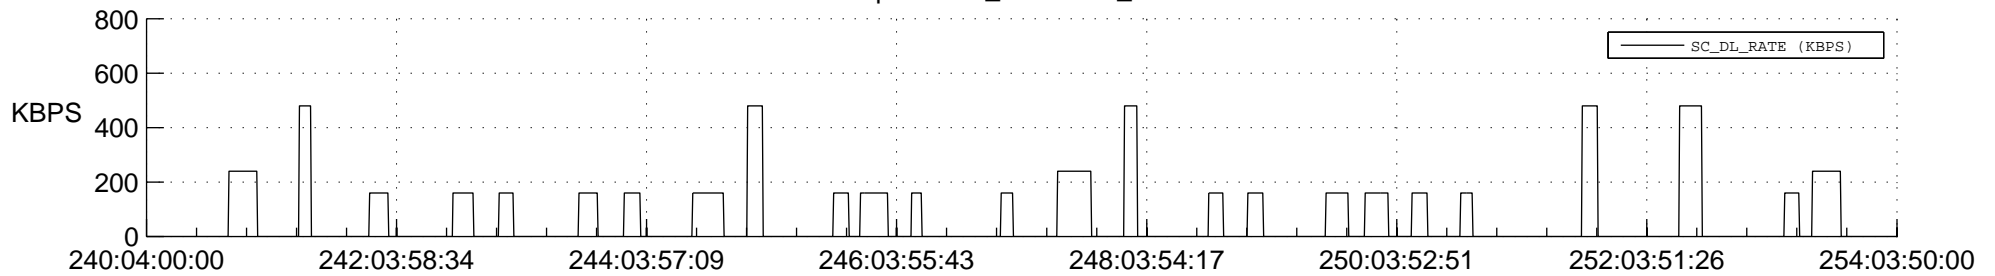

STEREO BEHIND SSR PCT Full Prediction

SWAVES_Percent_Full_Prediction

IMPACT_Percent_Full_Prediction

PLASTIC_Percent_Full_Prediction

Spacecraft_DownLink_Rate

Ground Time (2012:240:04:00:00.000 -2012:254:03:50:00.000)