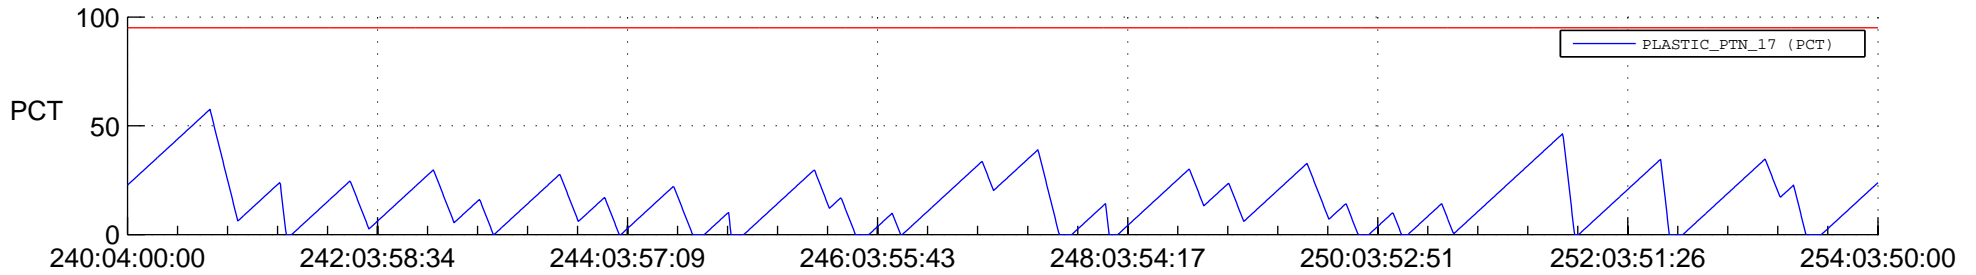

STEREO BEHIND SSR PCT Full Prediction

SWAVES_Percent_Full_Prediction

IMPACT_Percent_Full_Prediction

PLASTIC_Percent_Full_Prediction

Spacecraft_DownLink_Rate

Ground Time (2012:240:04:00:00.000 -2012:254:03:50:00.000)