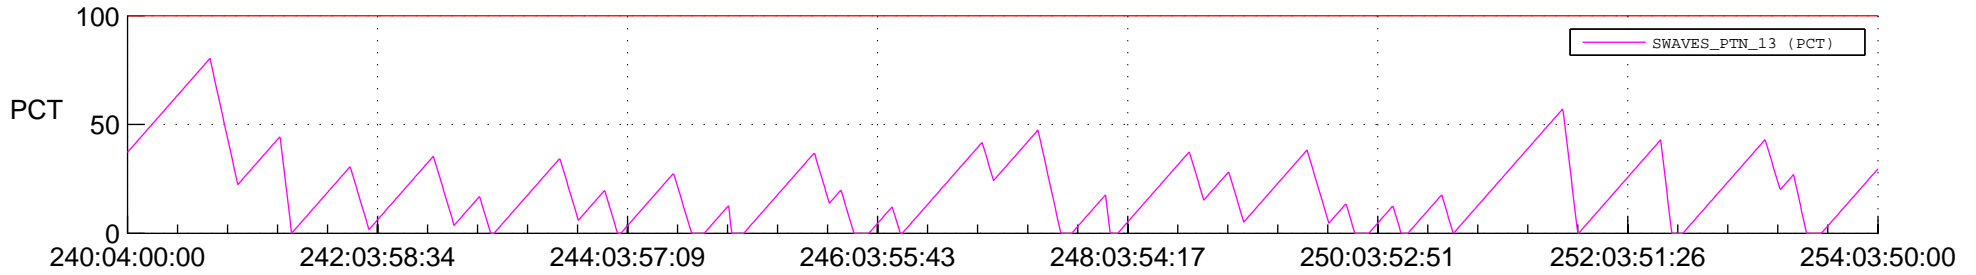

STEREO BEHIND SSR PCT Full Prediction

SWAVES_Percent_Full_Prediction

IMPACT_Percent_Full_Prediction

PLASTIC_Percent_Full_Prediction

Spacecraft_DownLink_Rate

Ground Time (2012:240:04:00:00.000 -2012:254:03:50:00.000)