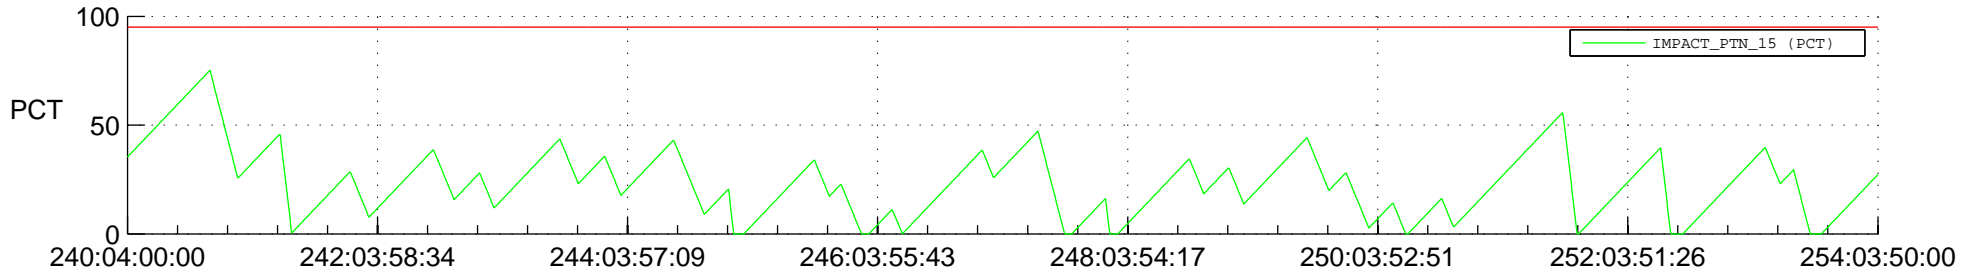

STEREO BEHIND SSR PCT Full Prediction

SWAVES_Percent_Full_Prediction

IMPACT_Percent_Full_Prediction

PLASTIC_Percent_Full_Prediction

Spacecraft_DownLink_Rate

Ground Time (2012:240:04:00:00.000 -2012:254:03:50:00.000)