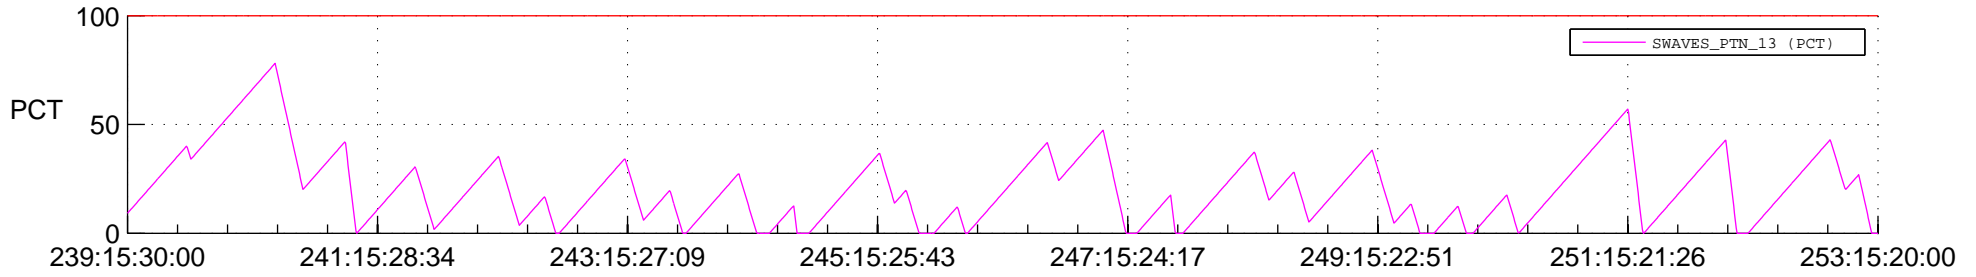

STEREO BEHIND SSR PCT Full Prediction

SWAVES_Percent_Full_Prediction

IMPACT_Percent_Full_Prediction

PLASTIC_Percent_Full_Prediction

Spacecraft_DownLink_Rate