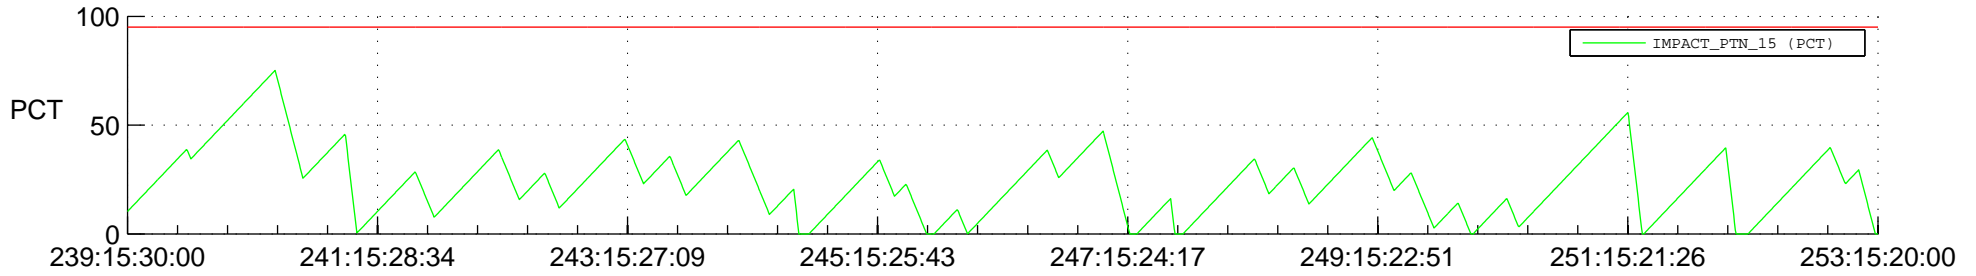

STEREO BEHIND SSR PCT Full Prediction

SWAVES_Percent_Full_Prediction

IMPACT_Percent_Full_Prediction

PLASTIC_Percent_Full_Prediction

Spacecraft_DownLink_Rate