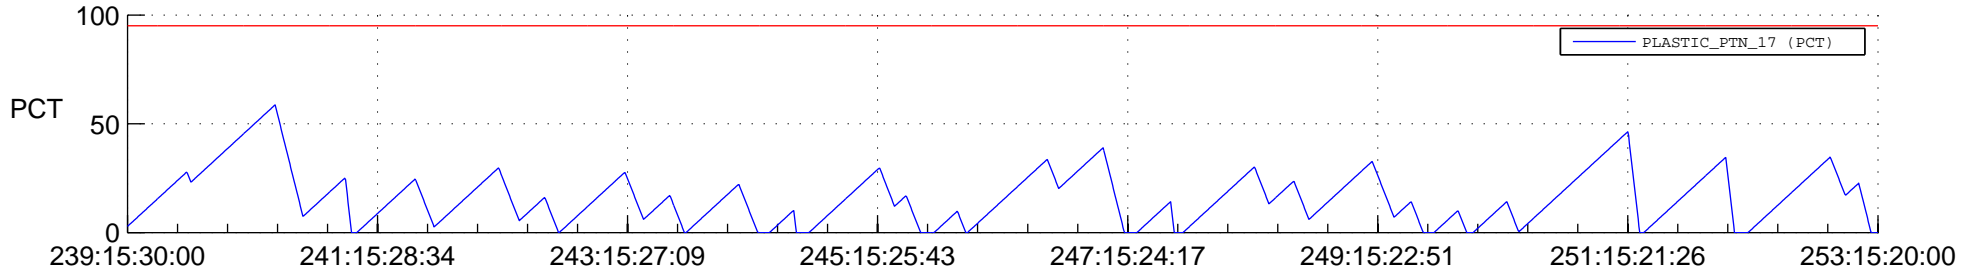

STEREO BEHIND SSR PCT Full Prediction

SWAVES_Percent_Full_Prediction

IMPACT_Percent_Full_Prediction

PLASTIC_Percent_Full_Prediction

Spacecraft_DownLink_Rate