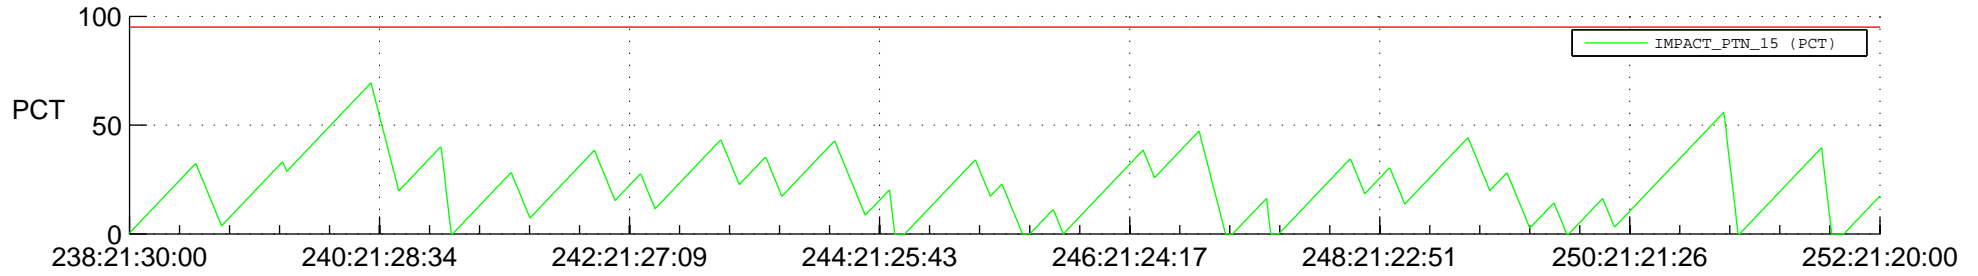

STEREO BEHIND SSR PCT Full Prediction

SWAVES_Percent_Full_Prediction

IMPACT_Percent_Full_Prediction

PLASTIC_Percent_Full_Prediction

Spacecraft_DownLink_Rate