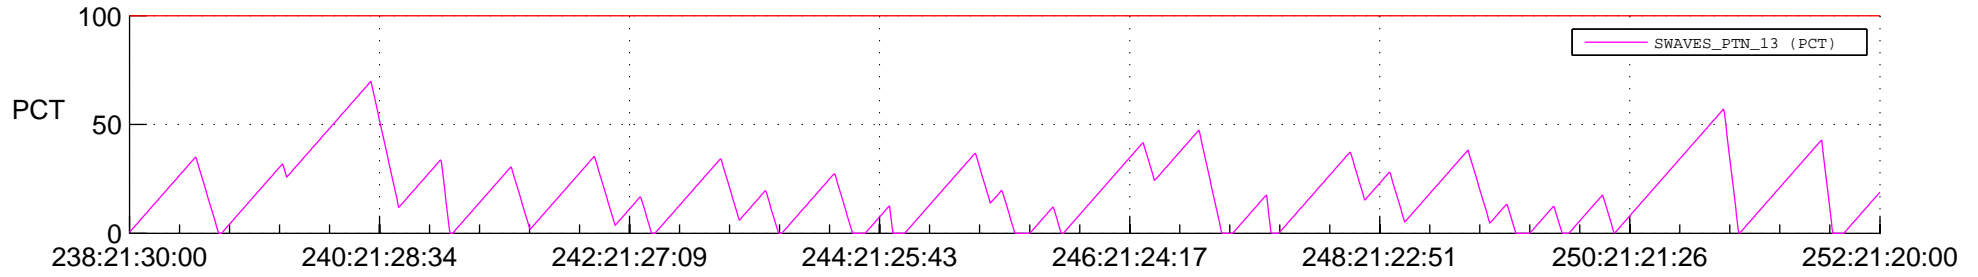

STEREO BEHIND SSR PCT Full Prediction

SWAVES_Percent_Full_Prediction

IMPACT_Percent_Full_Prediction

PLASTIC_Percent_Full_Prediction

Spacecraft_DownLink_Rate