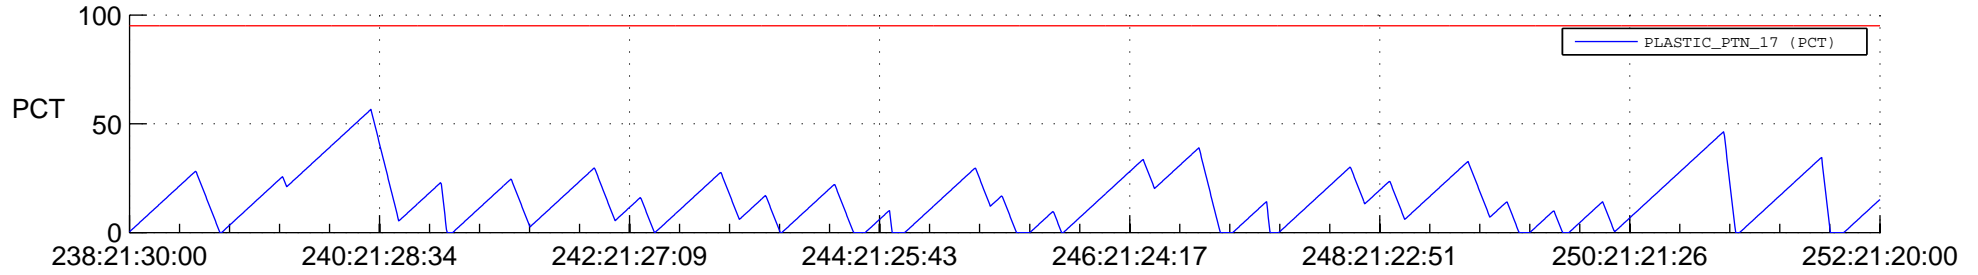

STEREO BEHIND SSR PCT Full Prediction

SWAVES_Percent_Full_Prediction

IMPACT_Percent_Full_Prediction

PLASTIC_Percent_Full_Prediction

Spacecraft_DownLink_Rate