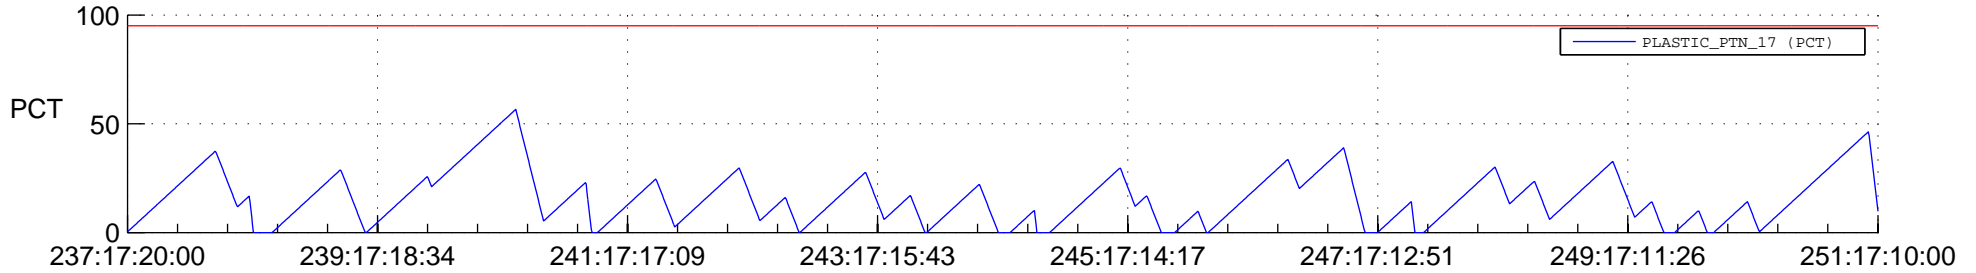

# STEREO BEHIND SSR PCT Full Prediction

## SWAVES\_Percent\_Full\_Prediction

## Spacecraft\_DownLink\_Rate

Ground Time (2012:237:17:20:00.000 -2012:251:17:10:00.000)