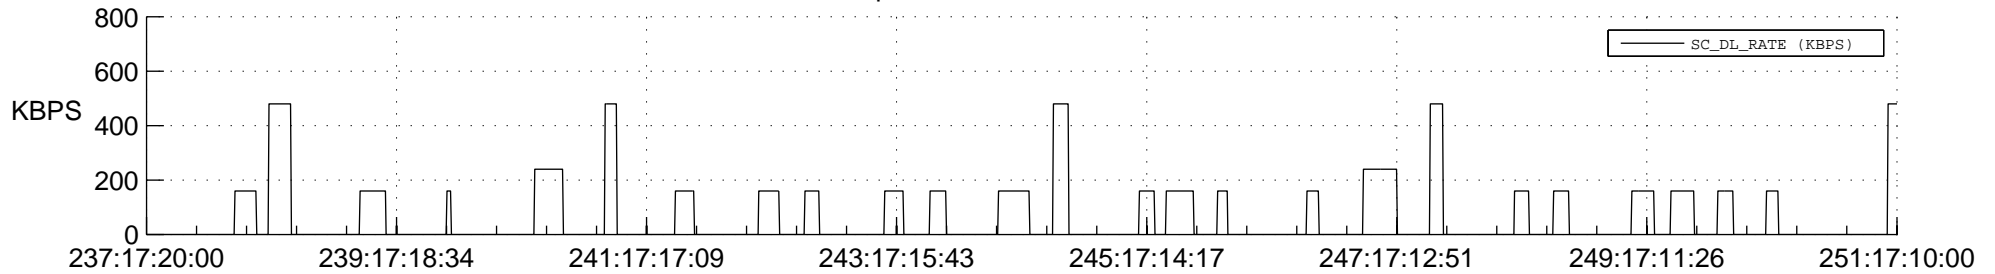

## Spacecraft\_DownLink\_Rate

Ground Time (2012:237:17:20:00.000 -2012:251:17:10:00.000)