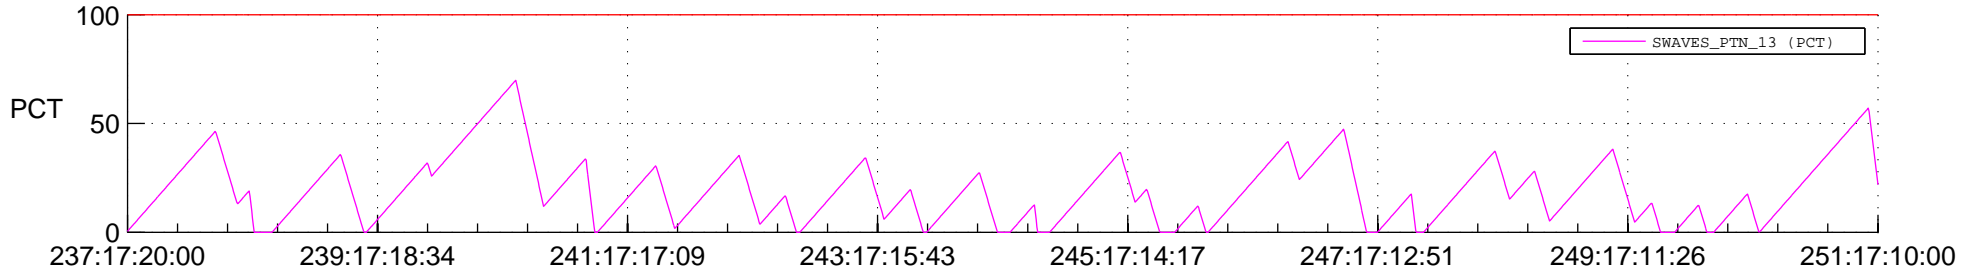

# STEREO BEHIND SSR PCT Full Prediction

## SWAVES\_Percent\_Full\_Prediction

## Spacecraft\_DownLink\_Rate

Ground Time (2012:237:17:20:00.000 -2012:251:17:10:00.000)