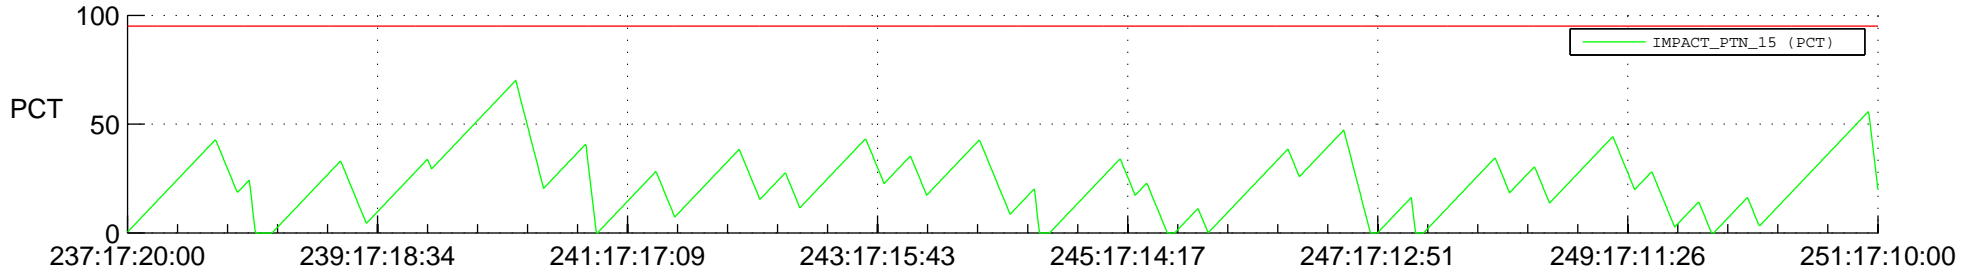

IMPACT_Percent_Full_Prediction