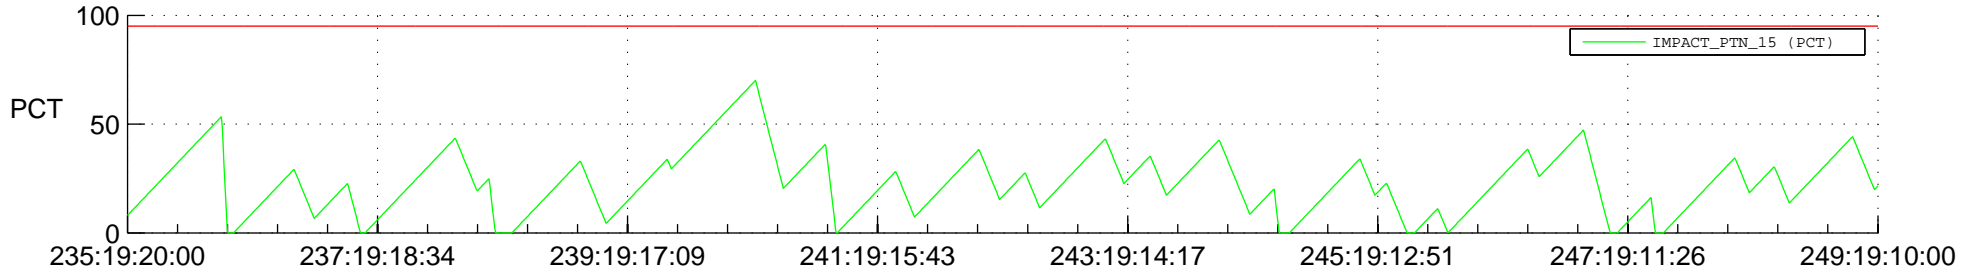

STEREO BEHIND SSR PCT Full Prediction

SWAVES_Percent_Full_Prediction

IMPACT_Percent_Full_Prediction

PLASTIC_Percent_Full_Prediction

Spacecraft_DownLink_Rate