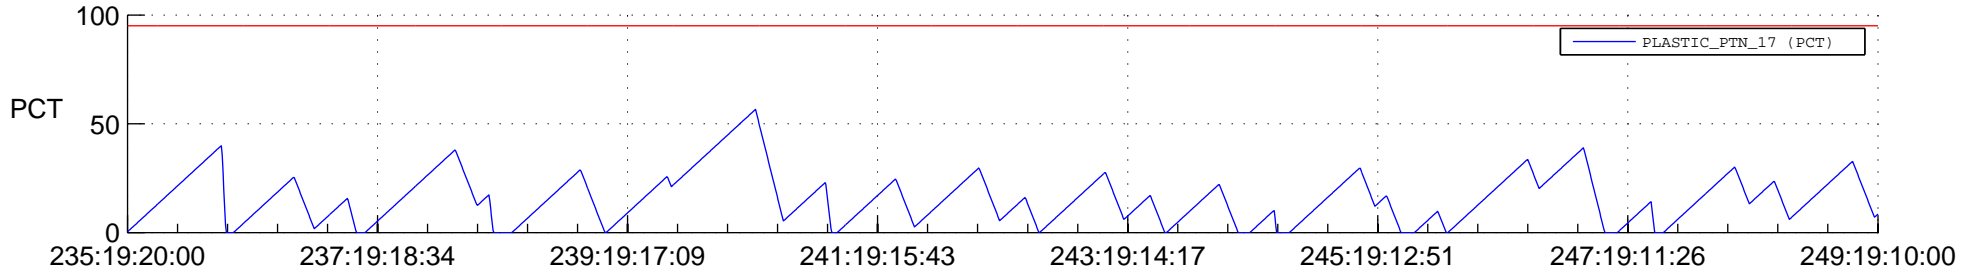

STEREO BEHIND SSR PCT Full Prediction

SWAVES_Percent_Full_Prediction

IMPACT_Percent_Full_Prediction

PLASTIC_Percent_Full_Prediction

Spacecraft_DownLink_Rate