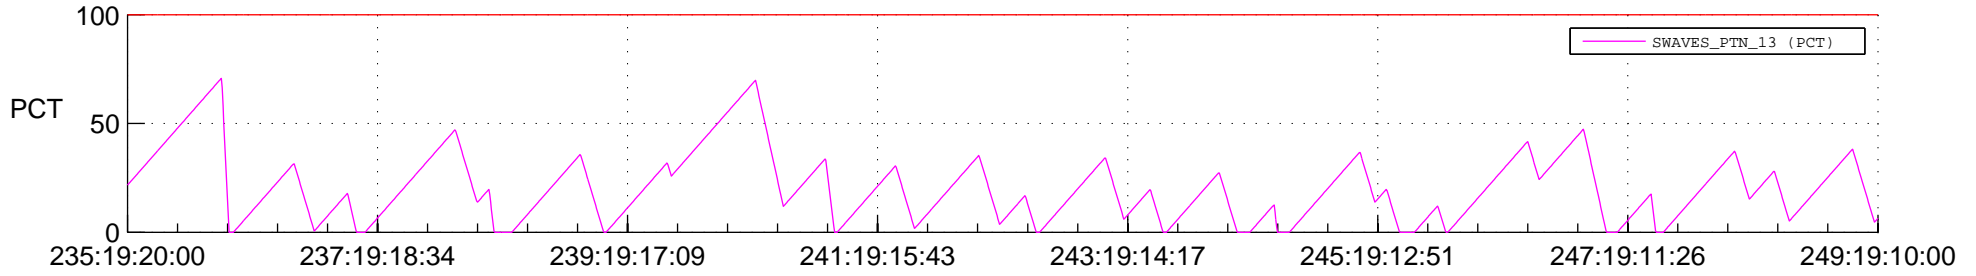

STEREO BEHIND SSR PCT Full Prediction

SWAVES_Percent_Full_Prediction

IMPACT_Percent_Full_Prediction

PLASTIC_Percent_Full_Prediction

Spacecraft_DownLink_Rate