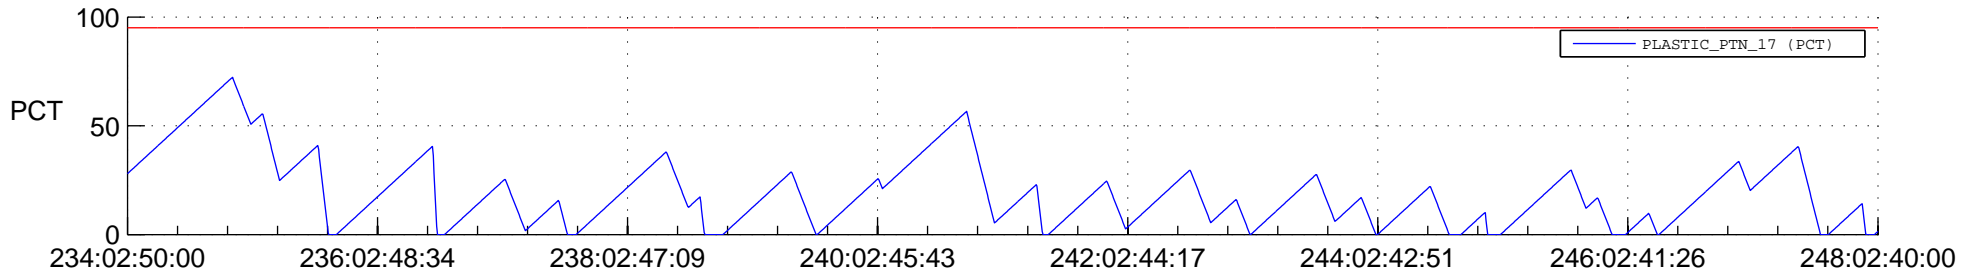

STEREO BEHIND SSR PCT Full Prediction

SWAVES_Percent_Full_Prediction

IMPACT_Percent_Full_Prediction

PLASTIC_Percent_Full_Prediction

Spacecraft_DownLink_Rate

Ground Time (2012:234:02:50:00.000 -2012:248:02:40:00.000)