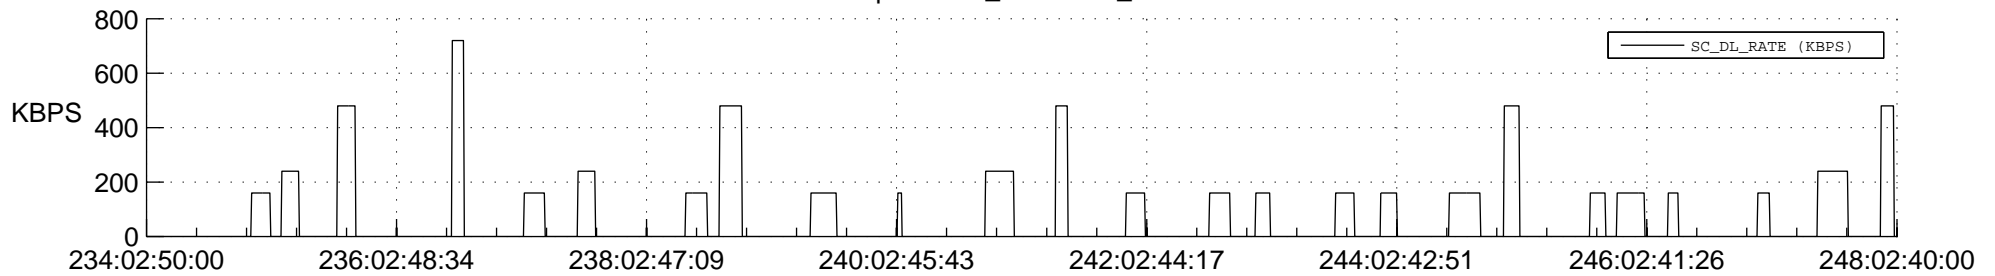

STEREO BEHIND SSR PCT Full Prediction

SWAVES_Percent_Full_Prediction

IMPACT_Percent_Full_Prediction

PLASTIC_Percent_Full_Prediction

Spacecraft_DownLink_Rate

Ground Time (2012:234:02:50:00.000 -2012:248:02:40:00.000)