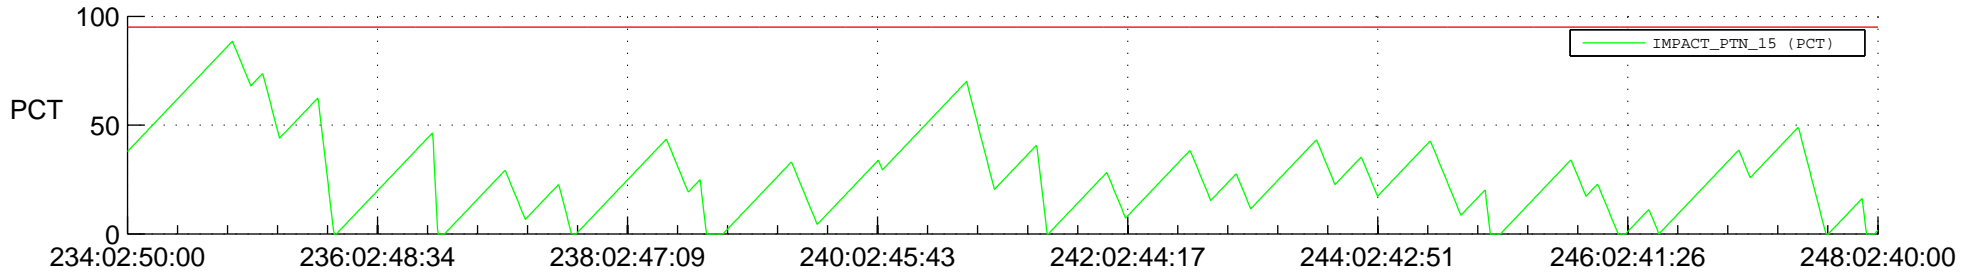

STEREO BEHIND SSR PCT Full Prediction

SWAVES_Percent_Full_Prediction

IMPACT_Percent_Full_Prediction

PLASTIC_Percent_Full_Prediction

Spacecraft_DownLink_Rate

Ground Time (2012:234:02:50:00.000 -2012:248:02:40:00.000)