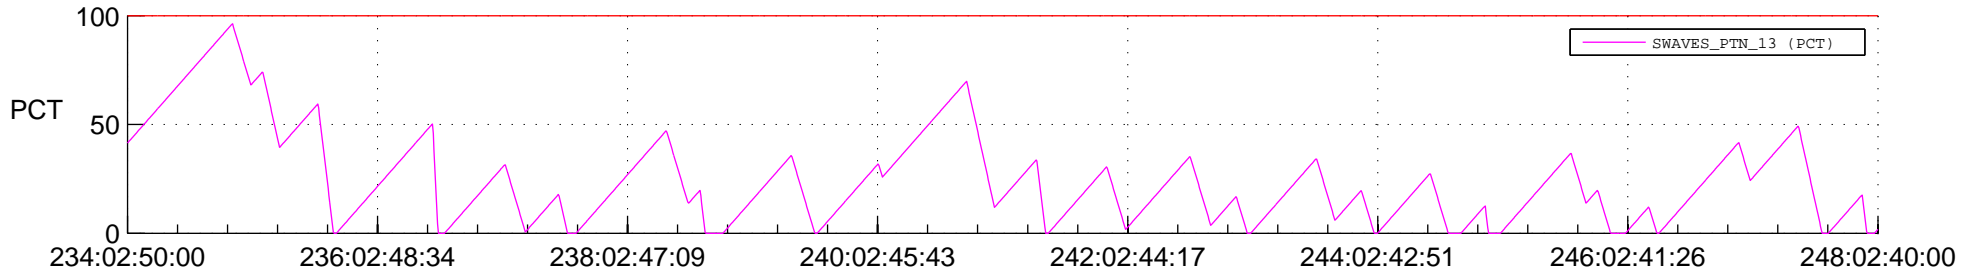

STEREO BEHIND SSR PCT Full Prediction

SWAVES_Percent_Full_Prediction

IMPACT_Percent_Full_Prediction

PLASTIC_Percent_Full_Prediction

Spacecraft_DownLink_Rate

Ground Time (2012:234:02:50:00.000 -2012:248:02:40:00.000)