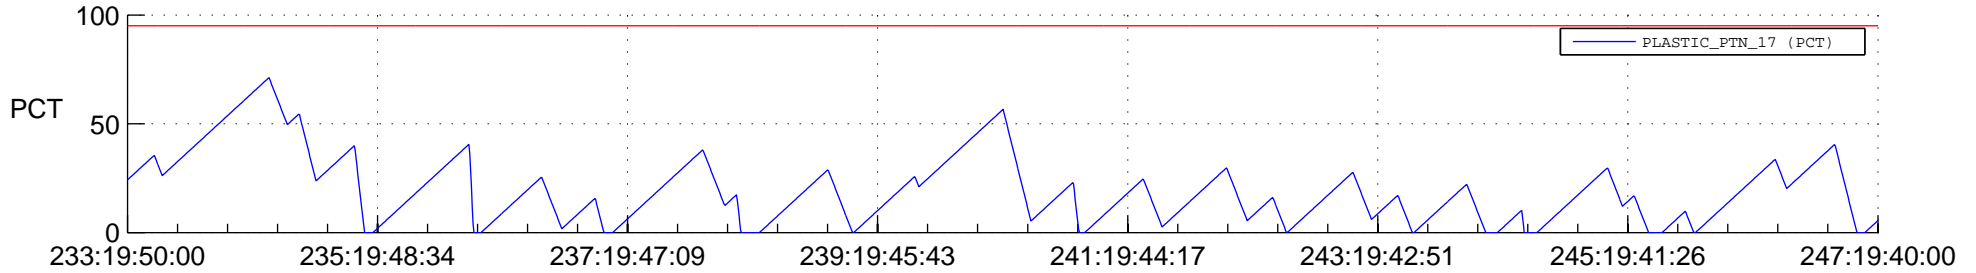

STEREO BEHIND SSR PCT Full Prediction

SWAVES_Percent_Full_Prediction

IMPACT_Percent_Full_Prediction

PLASTIC_Percent_Full_Prediction

Spacecraft_DownLink_Rate

Ground Time (2012:233:19:50:00.000 -2012:247:19:40:00.000)