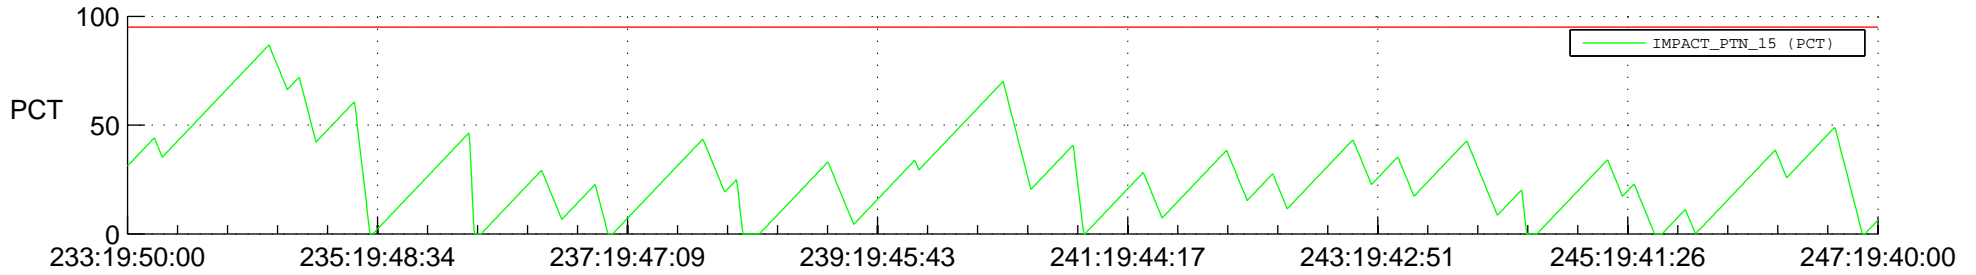

STEREO BEHIND SSR PCT Full Prediction

SWAVES_Percent_Full_Prediction

IMPACT_Percent_Full_Prediction

PLASTIC_Percent_Full_Prediction

Spacecraft_DownLink_Rate

Ground Time (2012:233:19:50:00.000 -2012:247:19:40:00.000)