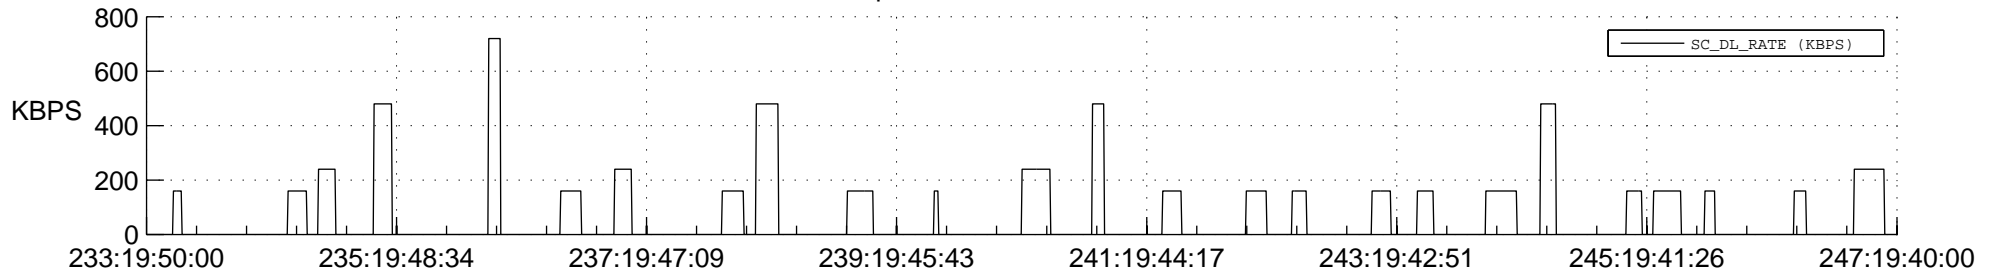

STEREO BEHIND SSR PCT Full Prediction

SWAVES_Percent_Full_Prediction

IMPACT_Percent_Full_Prediction

PLASTIC_Percent_Full_Prediction

Spacecraft_DownLink_Rate

Ground Time (2012:233:19:50:00.000 -2012:247:19:40:00.000)