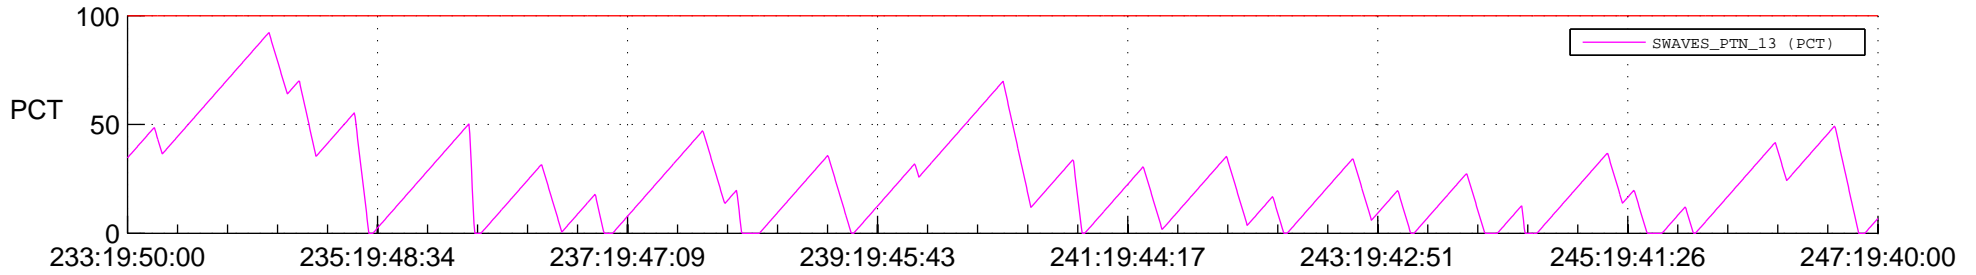

STEREO BEHIND SSR PCT Full Prediction

SWAVES_Percent_Full_Prediction

IMPACT_Percent_Full_Prediction

PLASTIC_Percent_Full_Prediction

Spacecraft_DownLink_Rate

Ground Time (2012:233:19:50:00.000 -2012:247:19:40:00.000)