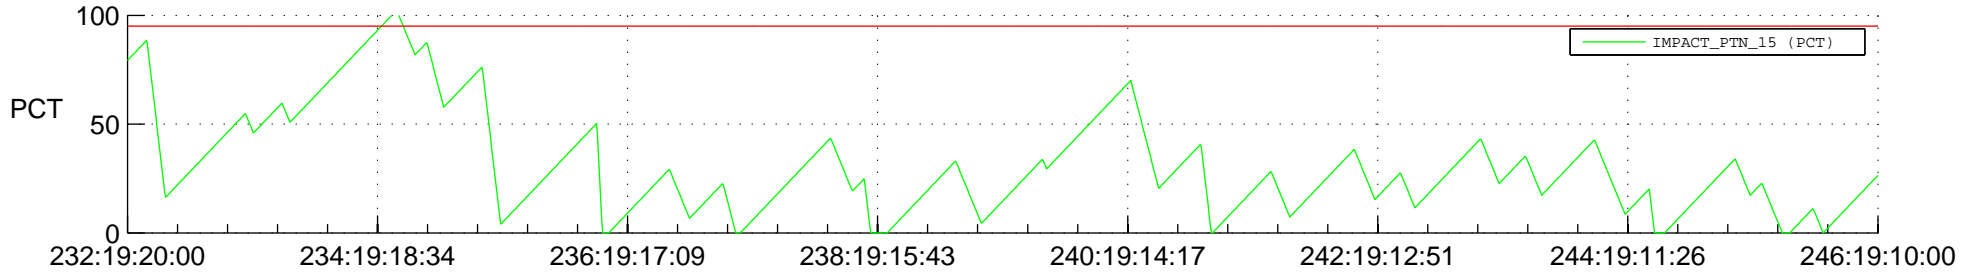

STEREO BEHIND SSR PCT Full Prediction

SWAVES_Percent_Full_Prediction

IMPACT_Percent_Full_Prediction

PLASTIC_Percent_Full_Prediction

Spacecraft_DownLink_Rate

Ground Time (2012:232:19:20:00.000 -2012:246:19:10:00.000)