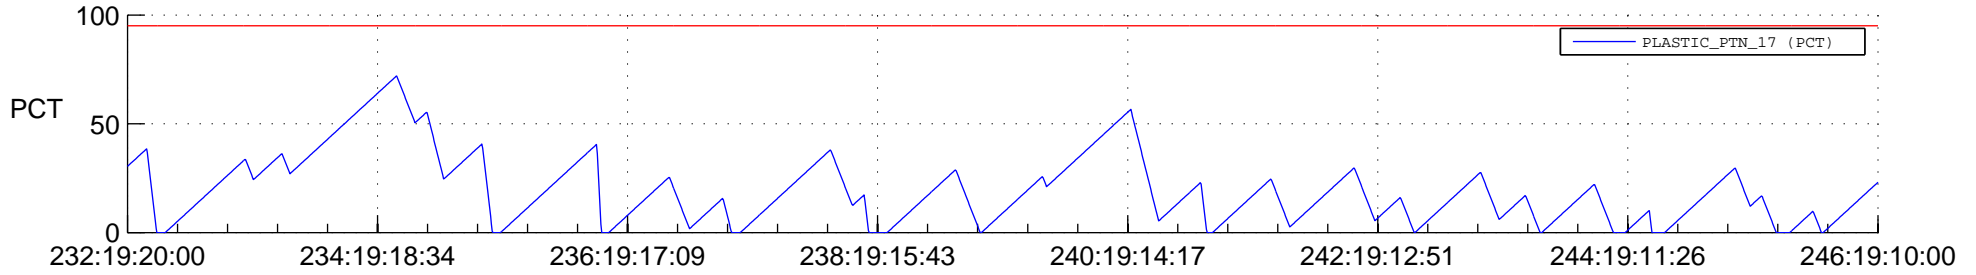

STEREO BEHIND SSR PCT Full Prediction

SWAVES_Percent_Full_Prediction

IMPACT_Percent_Full_Prediction

PLASTIC_Percent_Full_Prediction

Spacecraft_DownLink_Rate

Ground Time (2012:232:19:20:00.000 -2012:246:19:10:00.000)