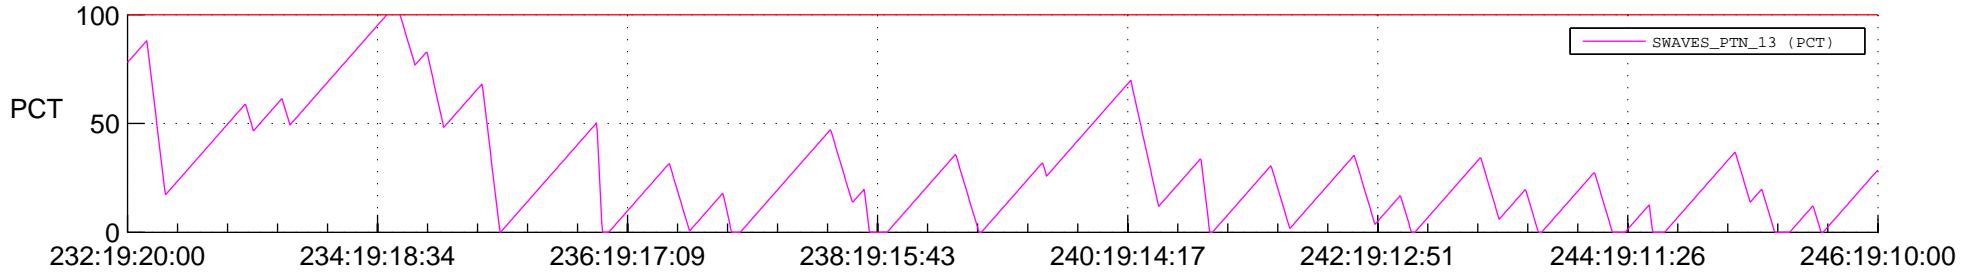

STEREO BEHIND SSR PCT Full Prediction

SWAVES_Percent_Full_Prediction

IMPACT_Percent_Full_Prediction

PLASTIC_Percent_Full_Prediction

Spacecraft_DownLink_Rate

Ground Time (2012:232:19:20:00.000 -2012:246:19:10:00.000)