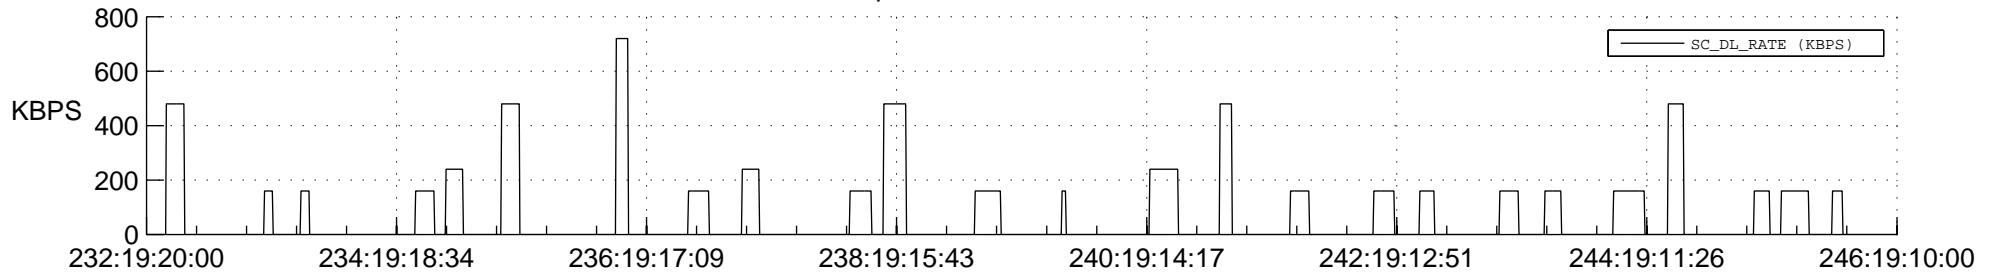

STEREO BEHIND SSR PCT Full Prediction

SWAVES_Percent_Full_Prediction

IMPACT_Percent_Full_Prediction

PLASTIC_Percent_Full_Prediction

Spacecraft_DownLink_Rate

Ground Time (2012:232:19:20:00.000 -2012:246:19:10:00.000)