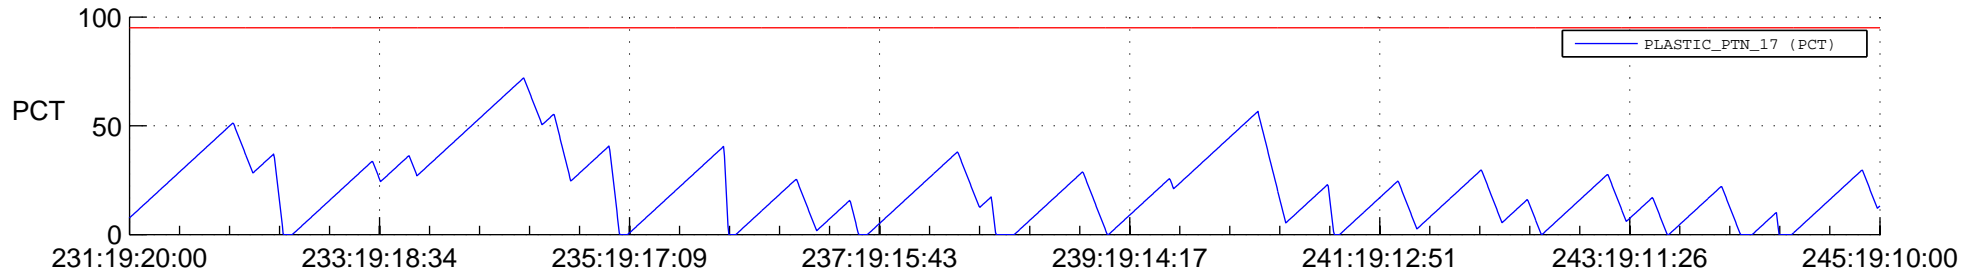

STEREO BEHIND SSR PCT Full Prediction

SWAVES_Percent_Full_Prediction

IMPACT_Percent_Full_Prediction

PLASTIC_Percent_Full_Prediction

Spacecraft_DownLink_Rate