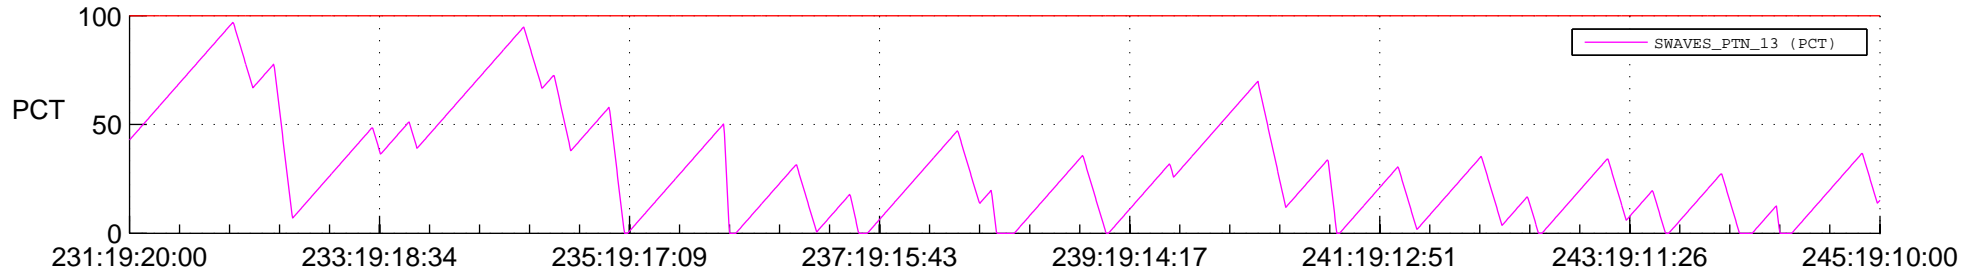

STEREO BEHIND SSR PCT Full Prediction

SWAVES_Percent_Full_Prediction

IMPACT_Percent_Full_Prediction

PLASTIC_Percent_Full_Prediction

Spacecraft_DownLink_Rate