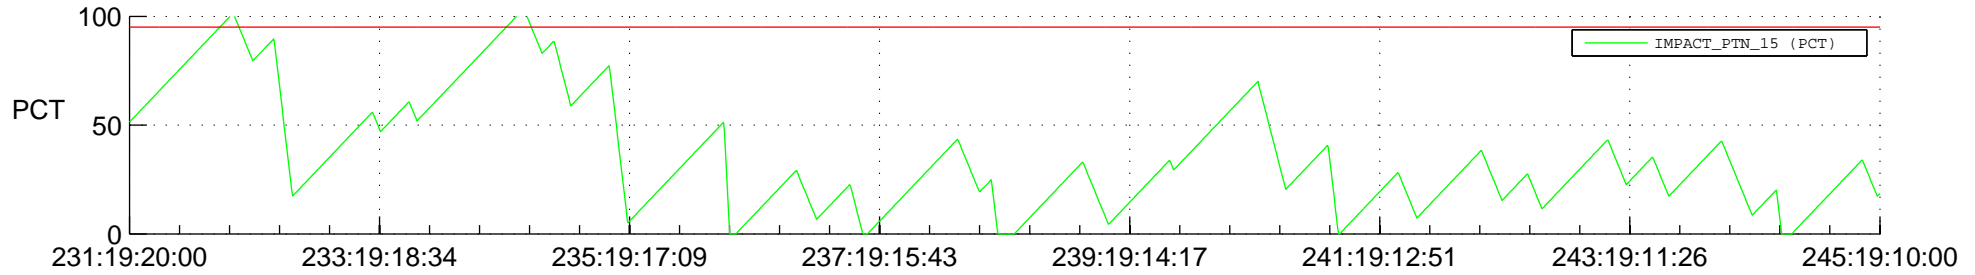

STEREO BEHIND SSR PCT Full Prediction

SWAVES_Percent_Full_Prediction

IMPACT_Percent_Full_Prediction

PLASTIC_Percent_Full_Prediction

Spacecraft_DownLink_Rate