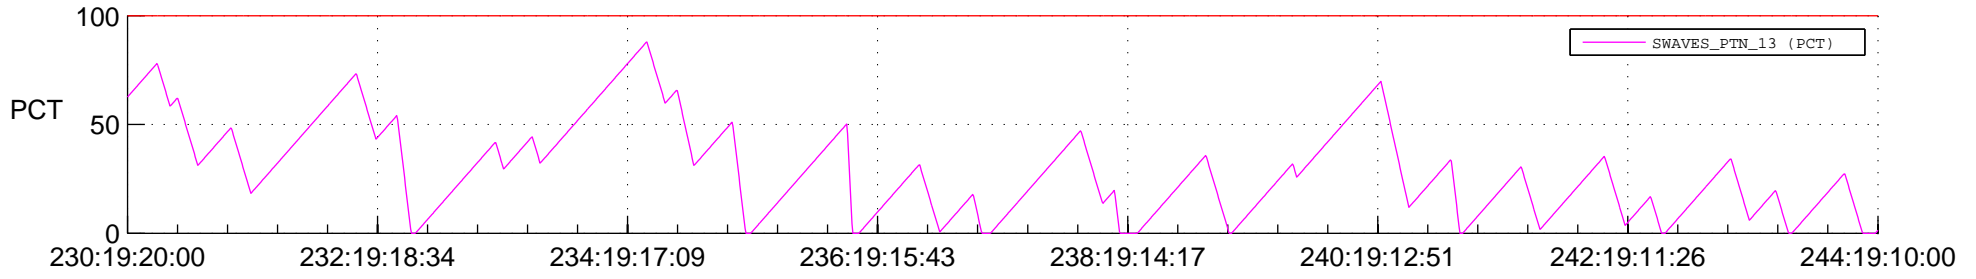

STEREO BEHIND SSR PCT Full Prediction

SWAVES_Percent_Full_Prediction

IMPACT_Percent_Full_Prediction

PLASTIC_Percent_Full_Prediction

Spacecraft_DownLink_Rate