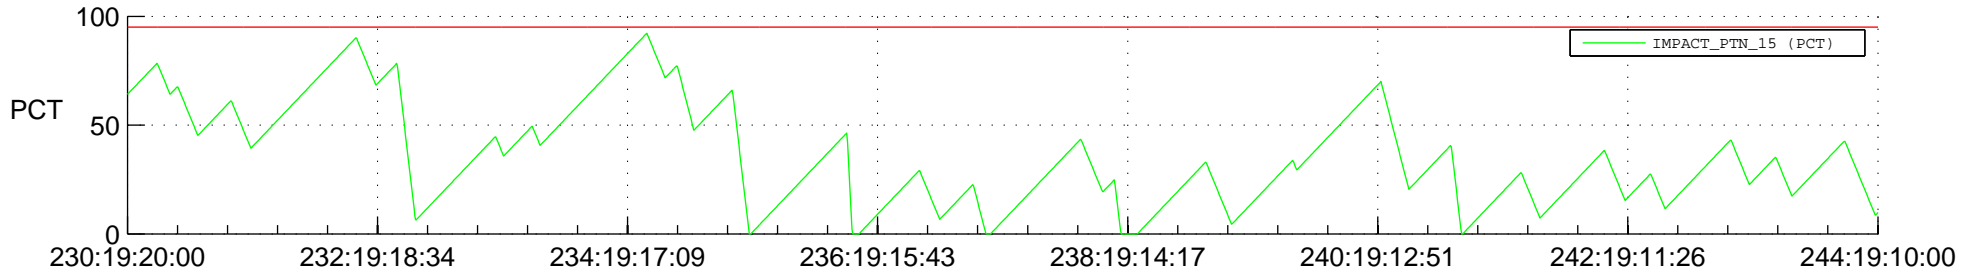

STEREO BEHIND SSR PCT Full Prediction

SWAVES_Percent_Full_Prediction

IMPACT_Percent_Full_Prediction

PLASTIC_Percent_Full_Prediction

Spacecraft_DownLink_Rate