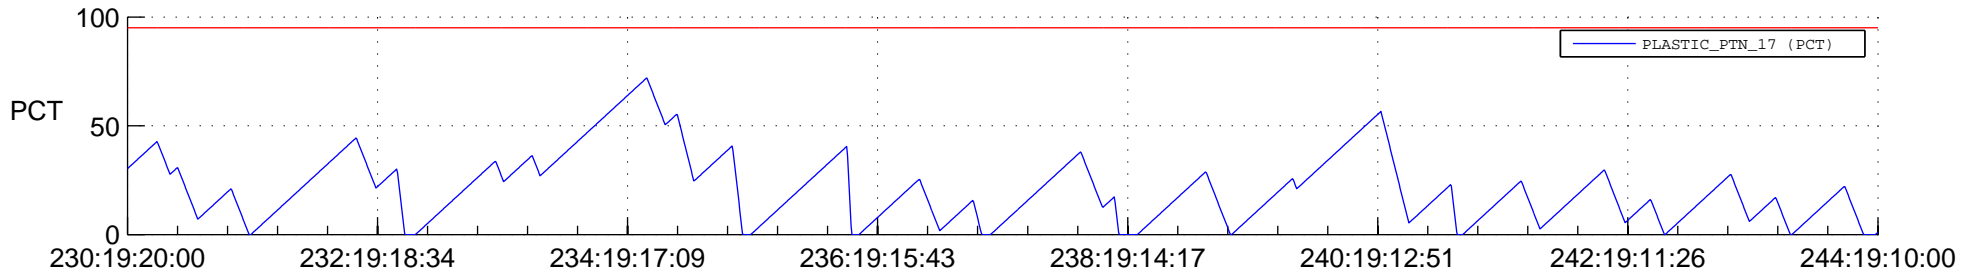

STEREO BEHIND SSR PCT Full Prediction

SWAVES_Percent_Full_Prediction

IMPACT_Percent_Full_Prediction

PLASTIC_Percent_Full_Prediction

Spacecraft_DownLink_Rate