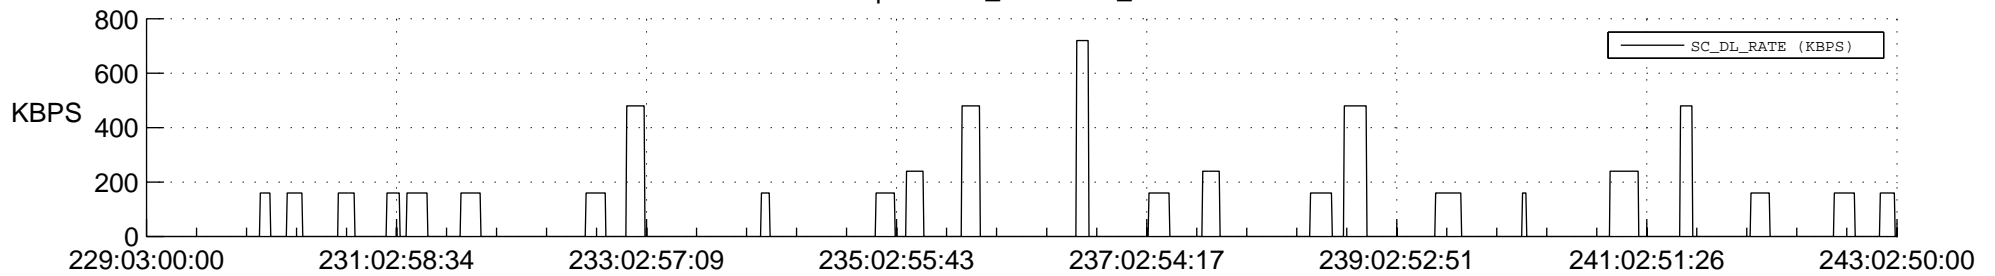

## Spacecraft\_DownLink\_Rate

Ground Time (2012:229:03:00:00.000 -2012:243:02:50:00.000)