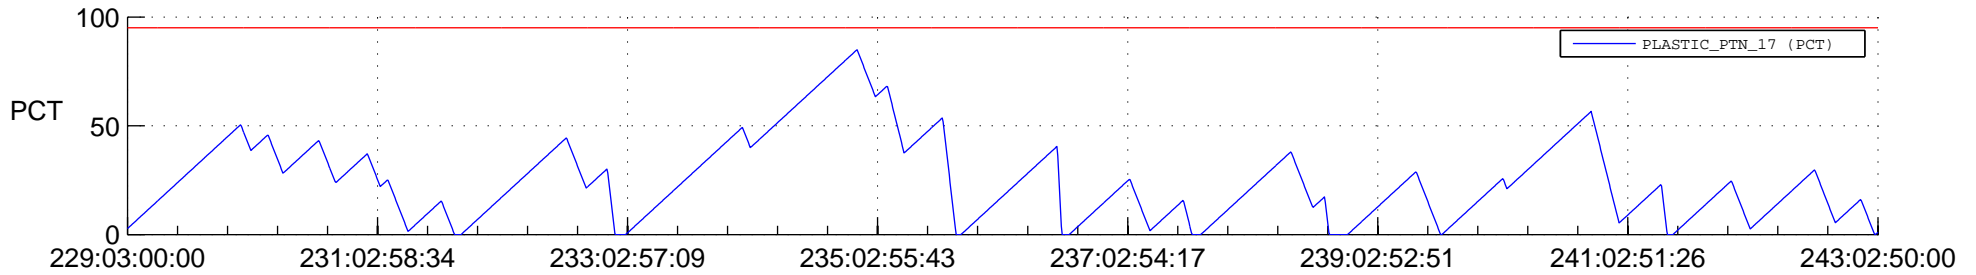

# STEREO BEHIND SSR PCT Full Prediction

## SWAVES\_Percent\_Full\_Prediction

## Spacecraft\_DownLink\_Rate

Ground Time (2012:229:03:00:00.000 -2012:243:02:50:00.000)