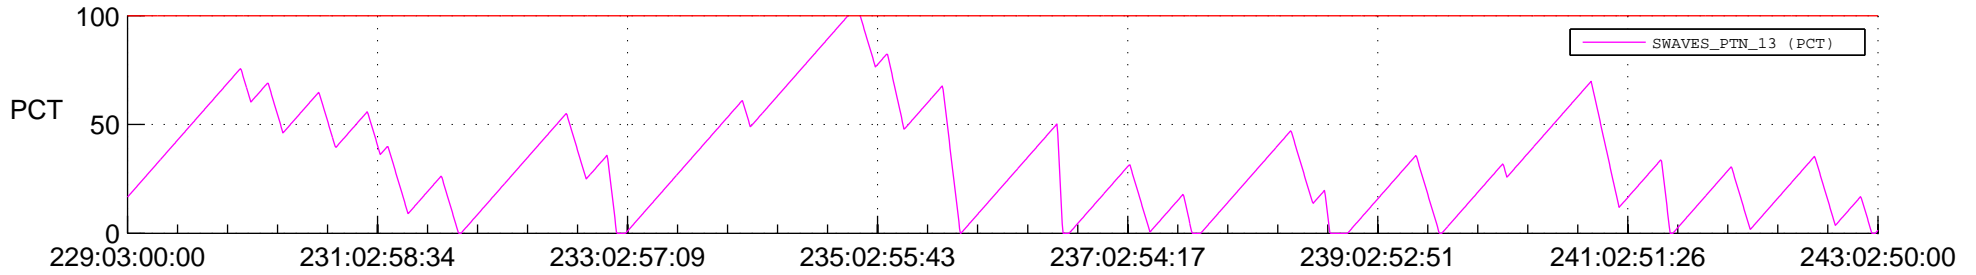

# STEREO BEHIND SSR PCT Full Prediction

## SWAVES\_Percent\_Full\_Prediction

## Spacecraft\_DownLink\_Rate

Ground Time (2012:229:03:00:00.000 -2012:243:02:50:00.000)