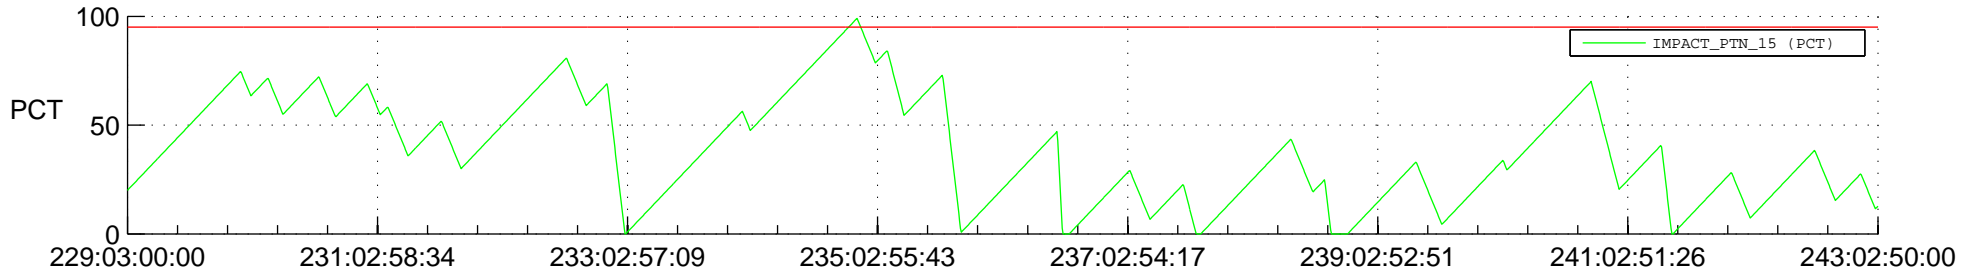

IMPACT_Percent_Full_Prediction