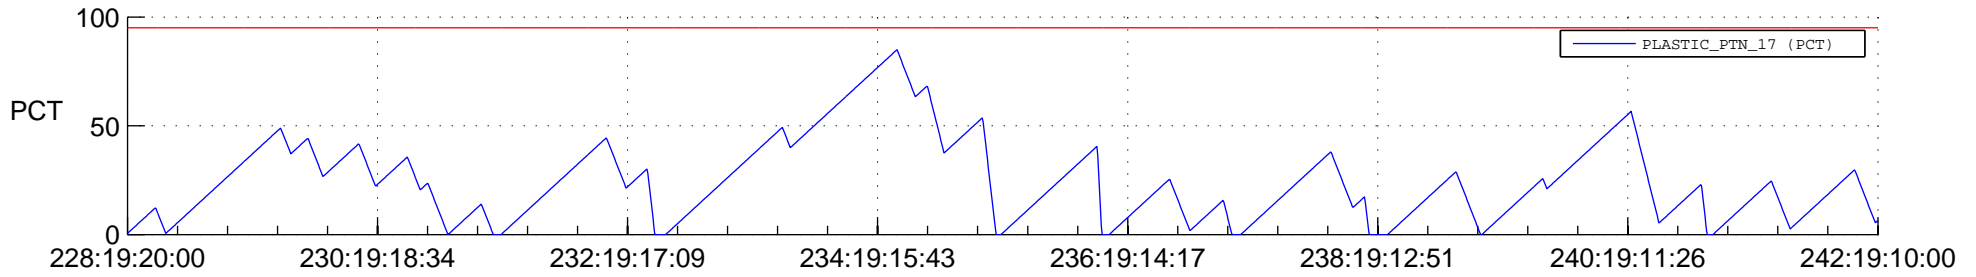

# STEREO BEHIND SSR PCT Full Prediction

## SWAVES\_Percent\_Full\_Prediction

## Spacecraft\_DownLink\_Rate

Ground Time (2012:228:19:20:00.000 -2012:242:19:10:00.000)