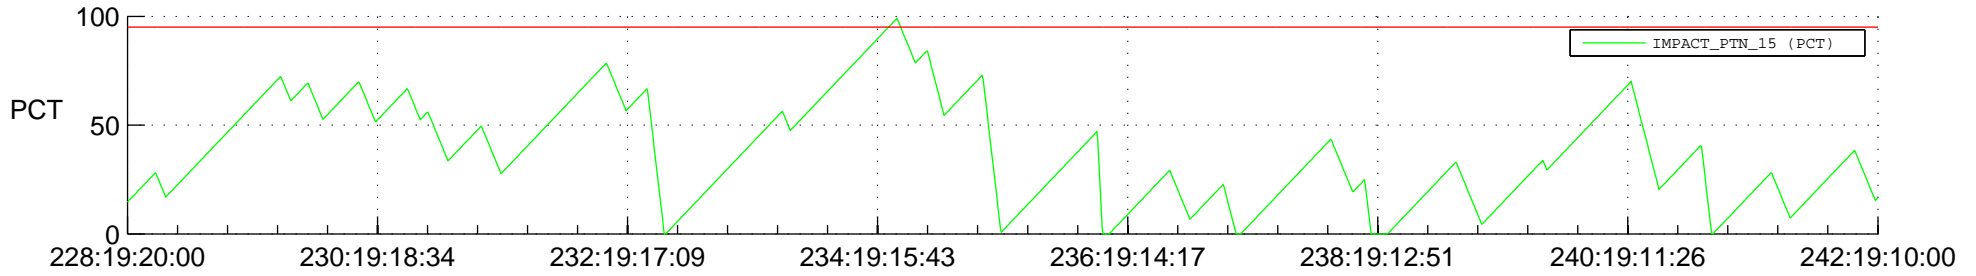

IMPACT_Percent_Full_Prediction