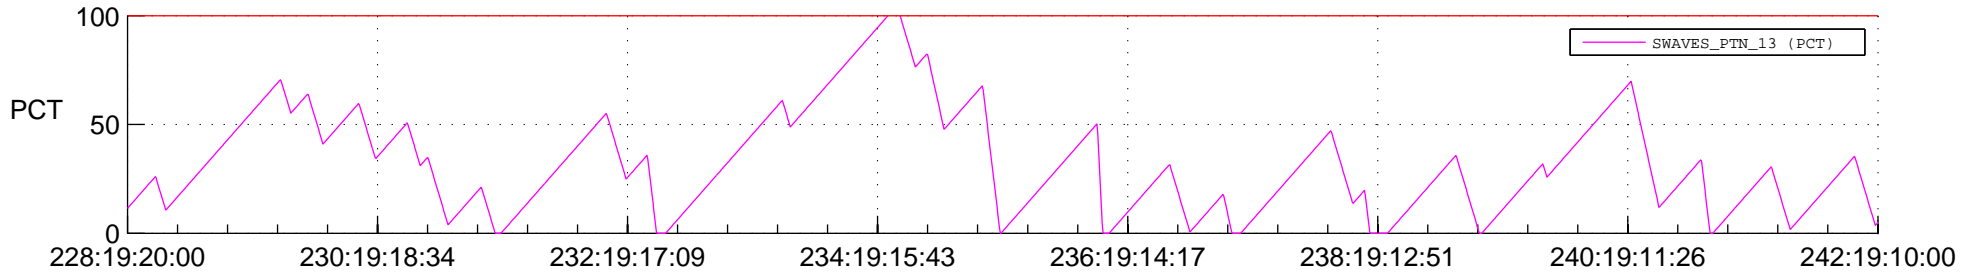

# STEREO BEHIND SSR PCT Full Prediction

## SWAVES\_Percent\_Full\_Prediction

## Spacecraft\_DownLink\_Rate

Ground Time (2012:228:19:20:00.000 -2012:242:19:10:00.000)