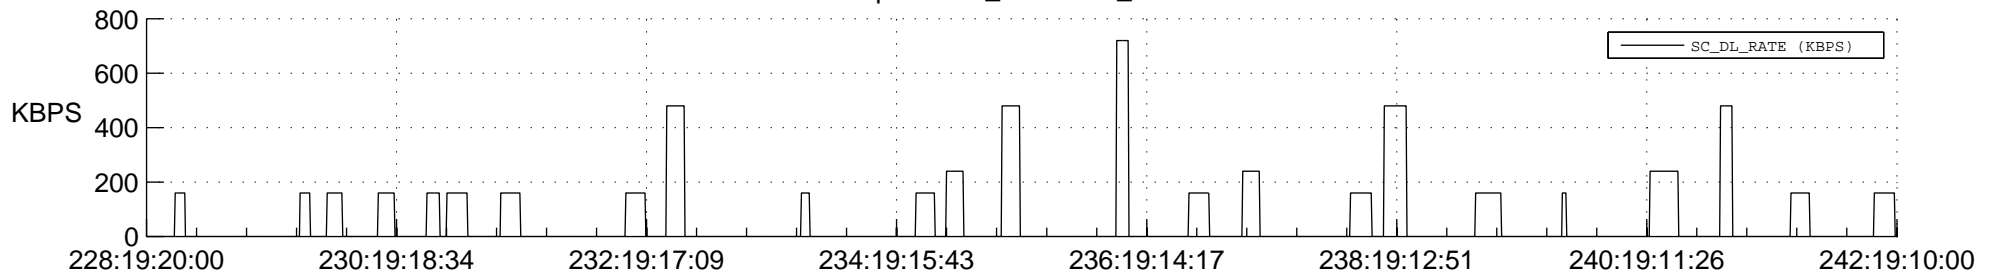

## Spacecraft\_DownLink\_Rate

Ground Time (2012:228:19:20:00.000 -2012:242:19:10:00.000)