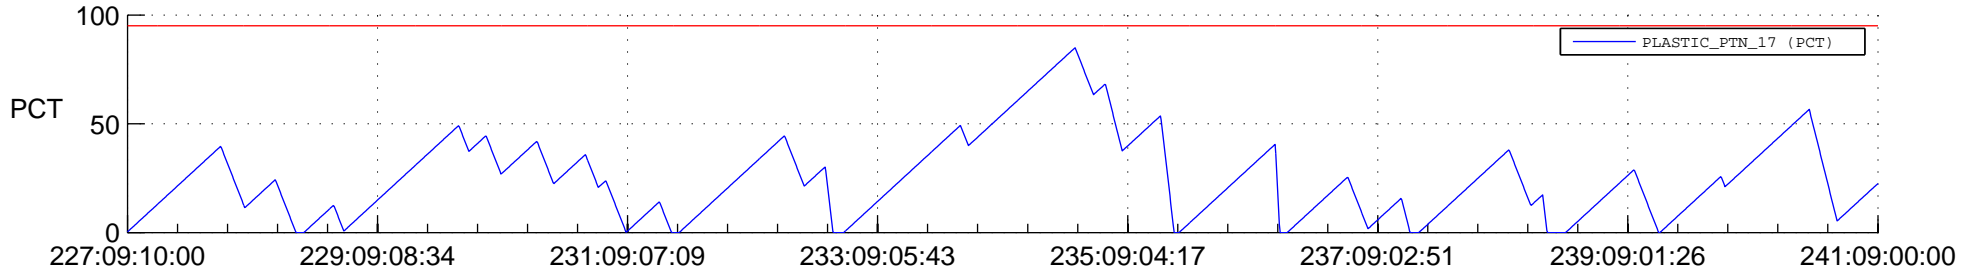

STEREO BEHIND SSR PCT Full Prediction

SWAVES_Percent_Full_Prediction

IMPACT_Percent_Full_Prediction

PLASTIC_Percent_Full_Prediction

Spacecraft_DownLink_Rate

Ground Time (2012:227:09:10:00.000 -2012:241:09:00:00.000)