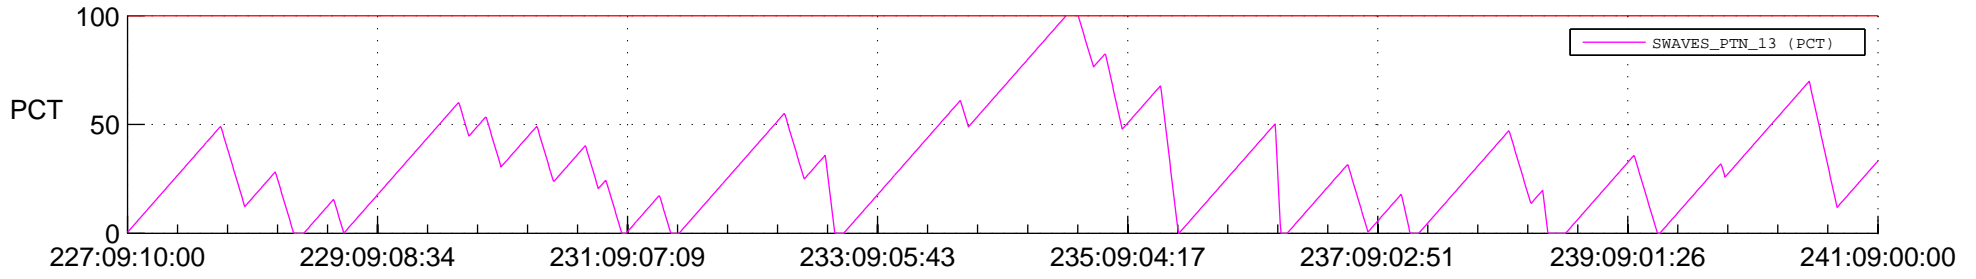

STEREO BEHIND SSR PCT Full Prediction

SWAVES_Percent_Full_Prediction

IMPACT_Percent_Full_Prediction

PLASTIC_Percent_Full_Prediction

Spacecraft_DownLink_Rate

Ground Time (2012:227:09:10:00.000 -2012:241:09:00:00.000)