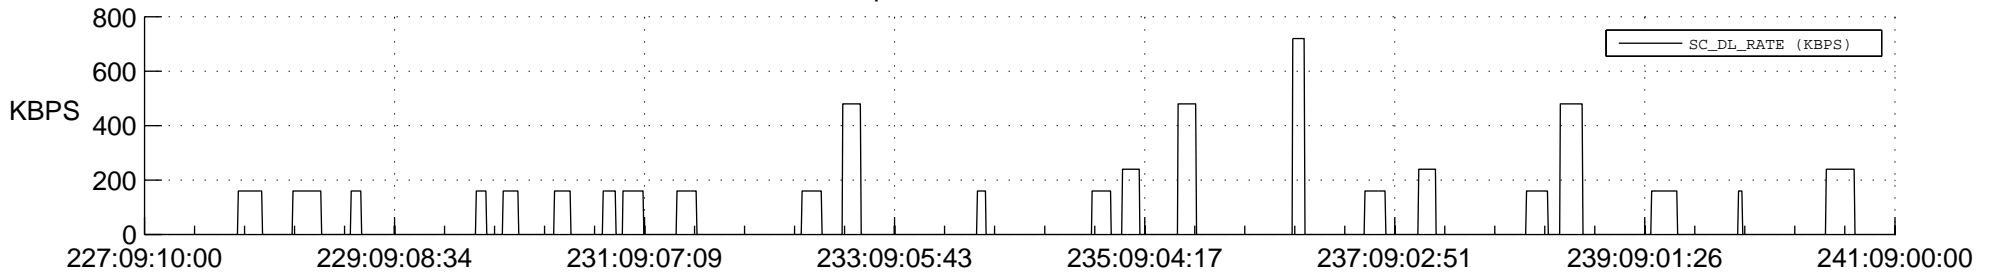

STEREO BEHIND SSR PCT Full Prediction

SWAVES_Percent_Full_Prediction

IMPACT_Percent_Full_Prediction

PLASTIC_Percent_Full_Prediction

Spacecraft_DownLink_Rate

Ground Time (2012:227:09:10:00.000 -2012:241:09:00:00.000)