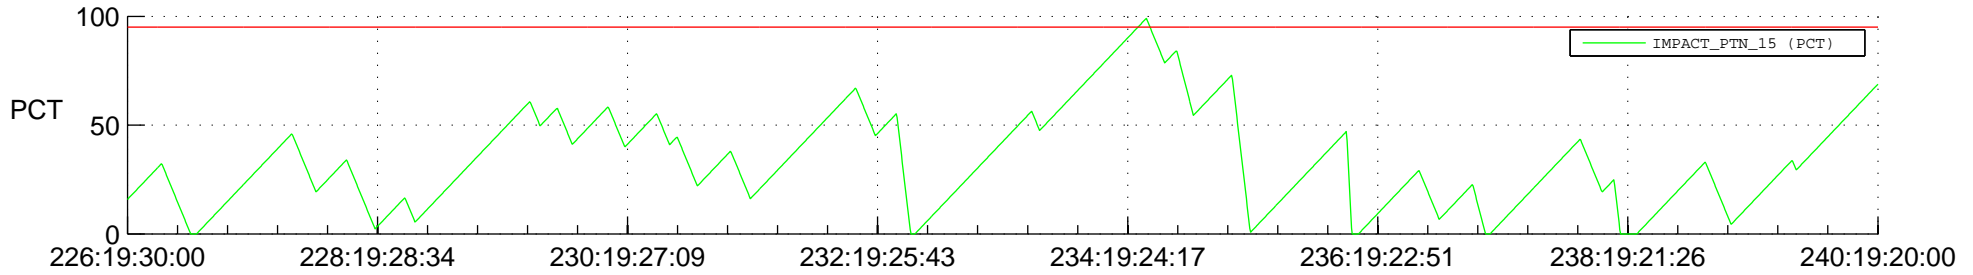

IMPACT_Percent_Full_Prediction