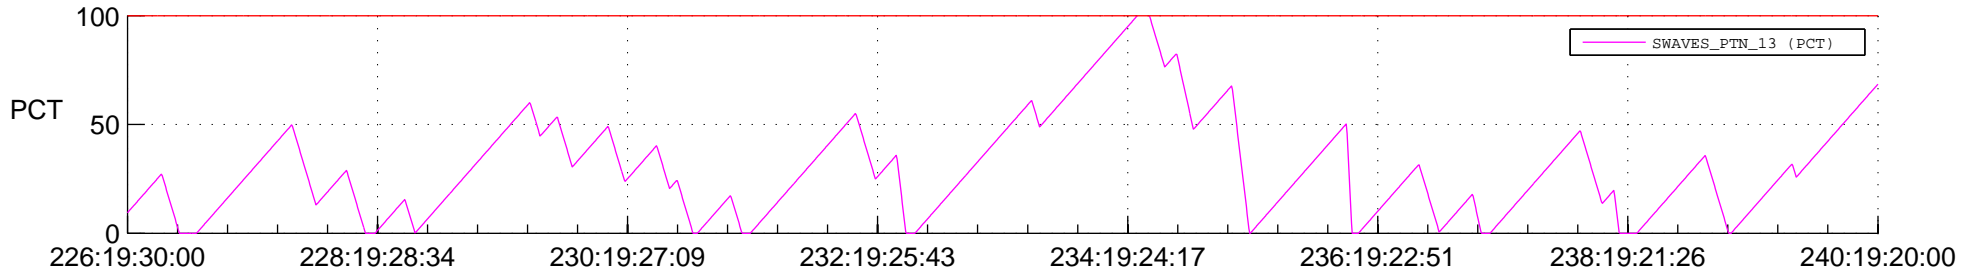

# STEREO BEHIND SSR PCT Full Prediction

## SWAVES\_Percent\_Full\_Prediction

## Spacecraft\_DownLink\_Rate

Ground Time (2012:226:19:30:00.000 -2012:240:19:20:00.000)