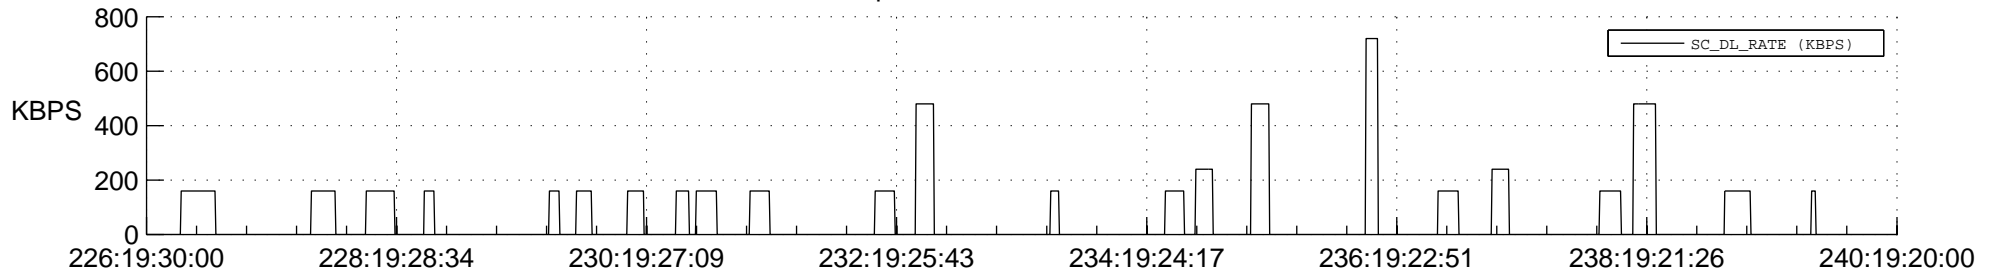

## Spacecraft\_DownLink\_Rate

Ground Time (2012:226:19:30:00.000 -2012:240:19:20:00.000)