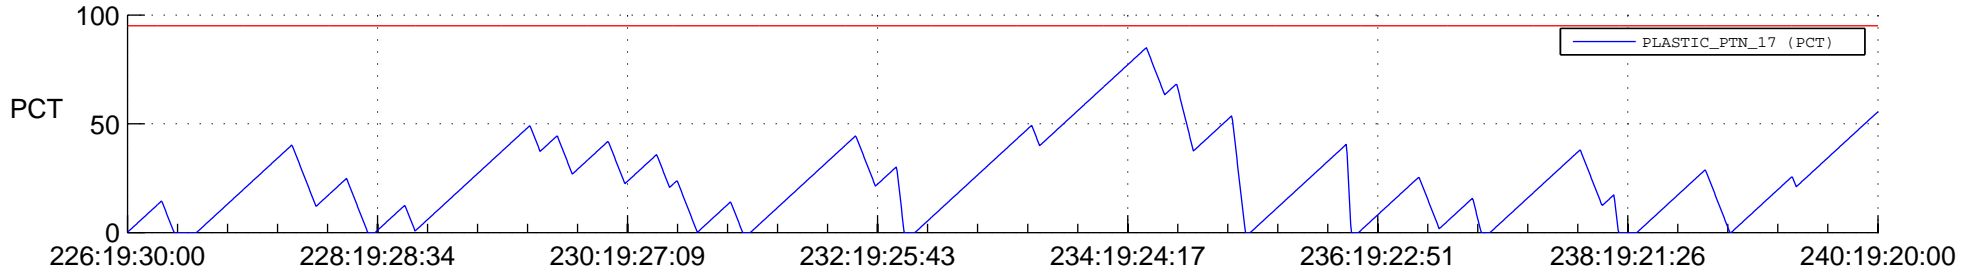

# STEREO BEHIND SSR PCT Full Prediction

## SWAVES\_Percent\_Full\_Prediction

## Spacecraft\_DownLink\_Rate

Ground Time (2012:226:19:30:00.000 -2012:240:19:20:00.000)