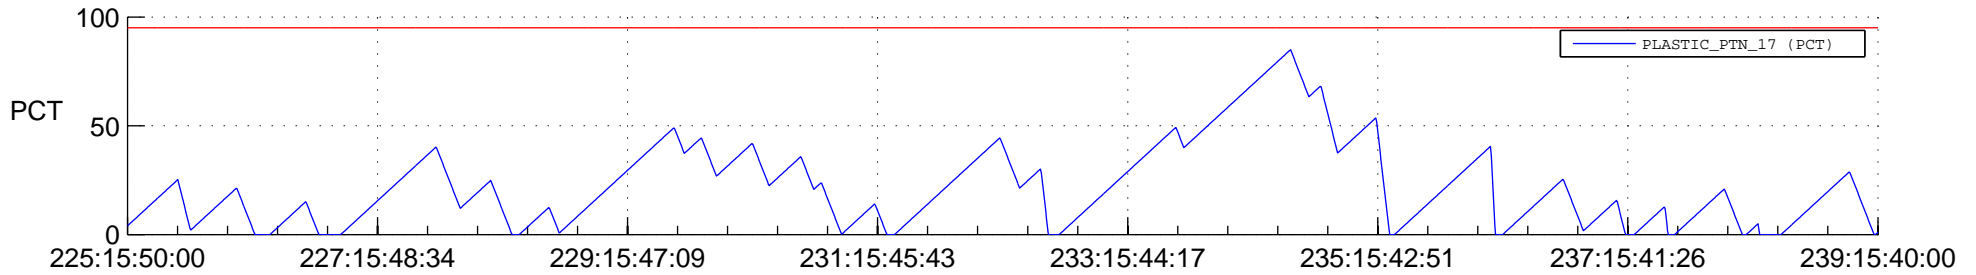

STEREO BEHIND SSR PCT Full Prediction

SWAVES_Percent_Full_Prediction

IMPACT_Percent_Full_Prediction

PLASTIC_Percent_Full_Prediction

Spacecraft_DownLink_Rate