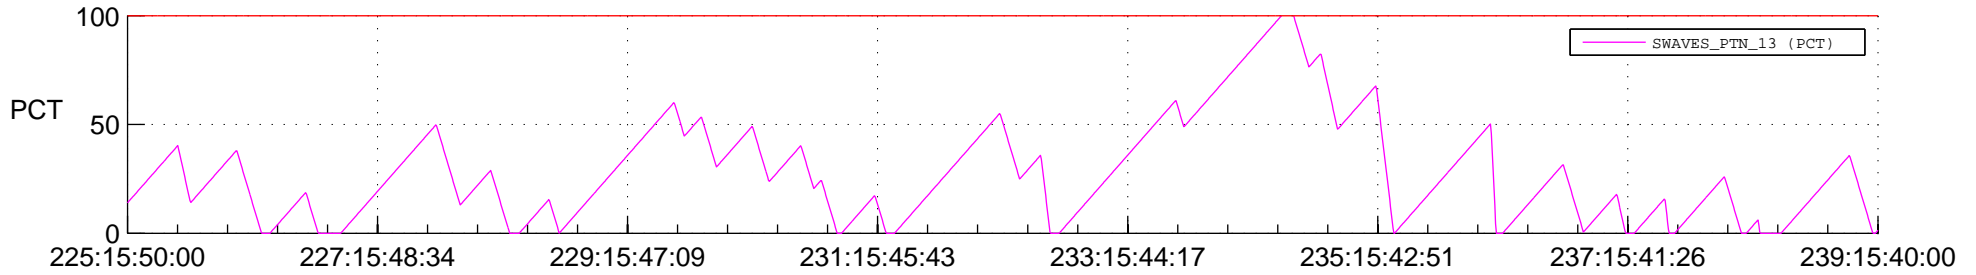

STEREO BEHIND SSR PCT Full Prediction

SWAVES_Percent_Full_Prediction

IMPACT_Percent_Full_Prediction

PLASTIC_Percent_Full_Prediction

Spacecraft_DownLink_Rate