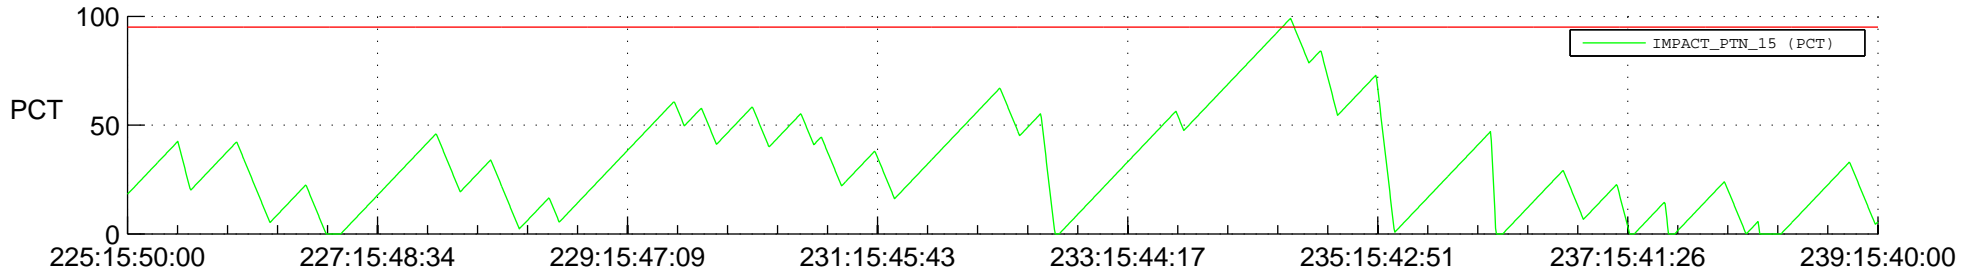

STEREO BEHIND SSR PCT Full Prediction

SWAVES_Percent_Full_Prediction

IMPACT_Percent_Full_Prediction

PLASTIC_Percent_Full_Prediction

Spacecraft_DownLink_Rate