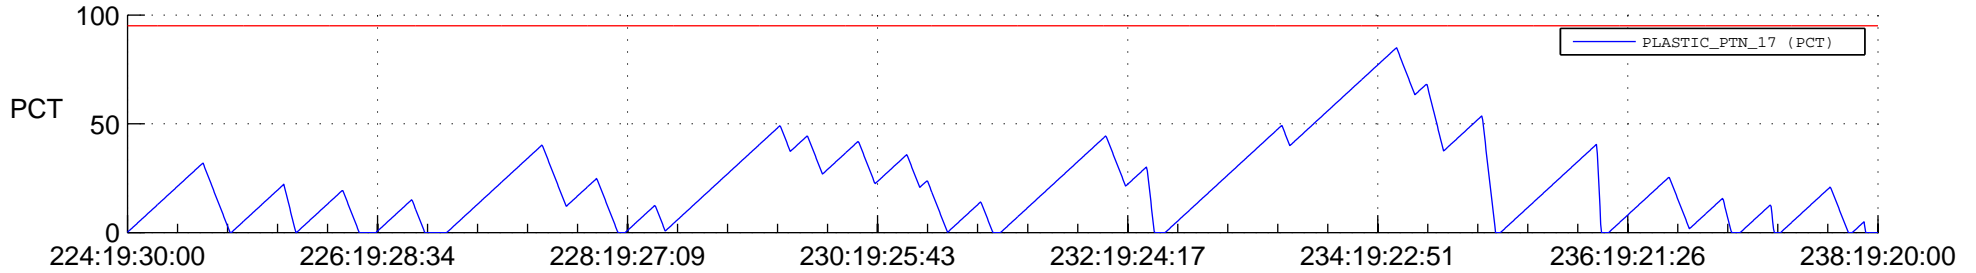

STEREO BEHIND SSR PCT Full Prediction

SWAVES_Percent_Full_Prediction

IMPACT_Percent_Full_Prediction

PLASTIC_Percent_Full_Prediction

Spacecraft_DownLink_Rate