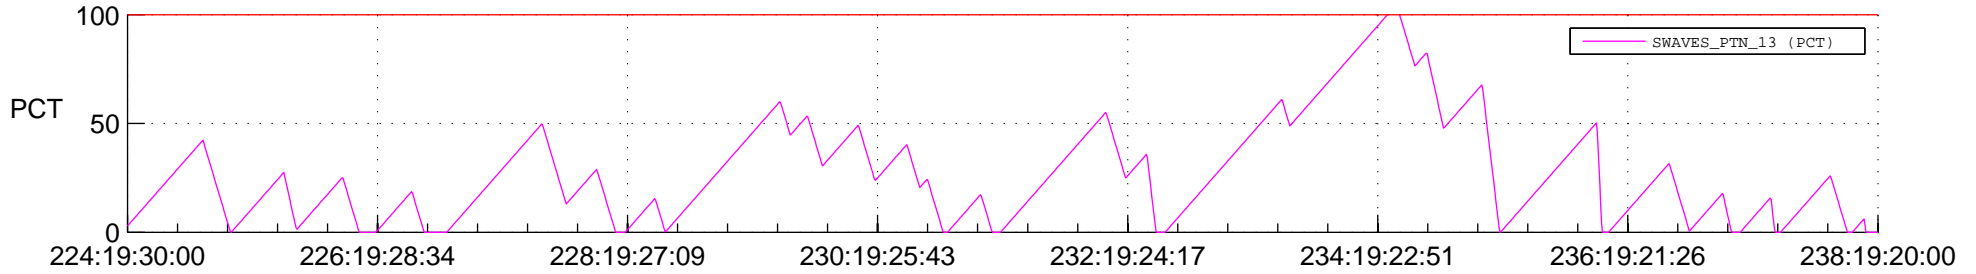

STEREO BEHIND SSR PCT Full Prediction

SWAVES_Percent_Full_Prediction

IMPACT_Percent_Full_Prediction

PLASTIC_Percent_Full_Prediction

Spacecraft_DownLink_Rate