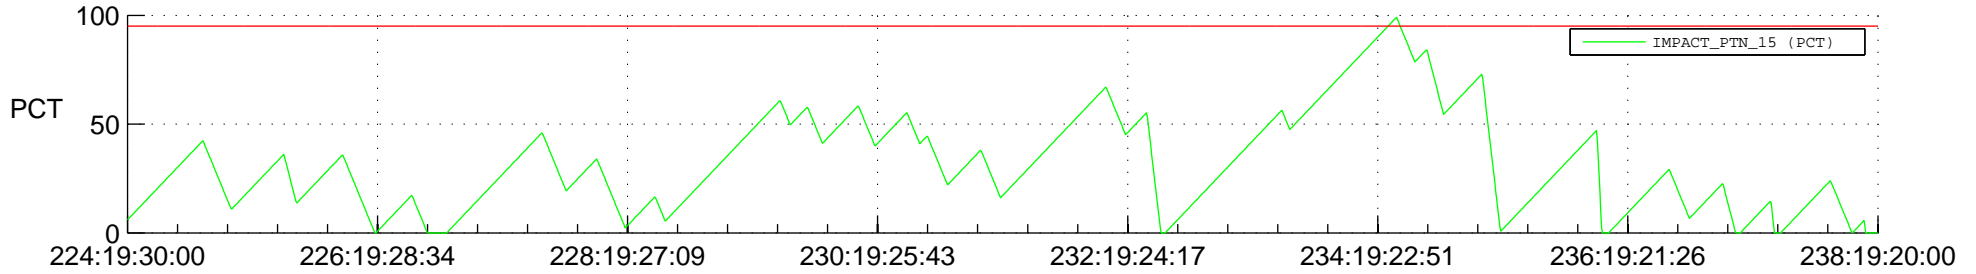

STEREO BEHIND SSR PCT Full Prediction

SWAVES_Percent_Full_Prediction

IMPACT_Percent_Full_Prediction

PLASTIC_Percent_Full_Prediction

Spacecraft_DownLink_Rate