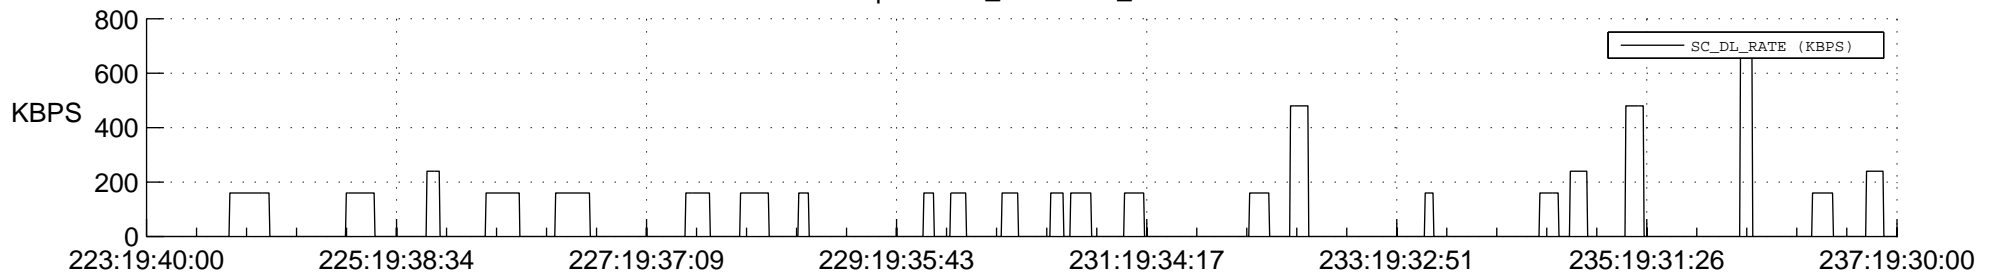

STEREO BEHIND SSR PCT Full Prediction

SWAVES_Percent_Full_Prediction

IMPACT_Percent_Full_Prediction

PLASTIC_Percent_Full_Prediction

Spacecraft_DownLink_Rate

Ground Time (2012:223:19:40:00.000 -2012:237:19:30:00.000)