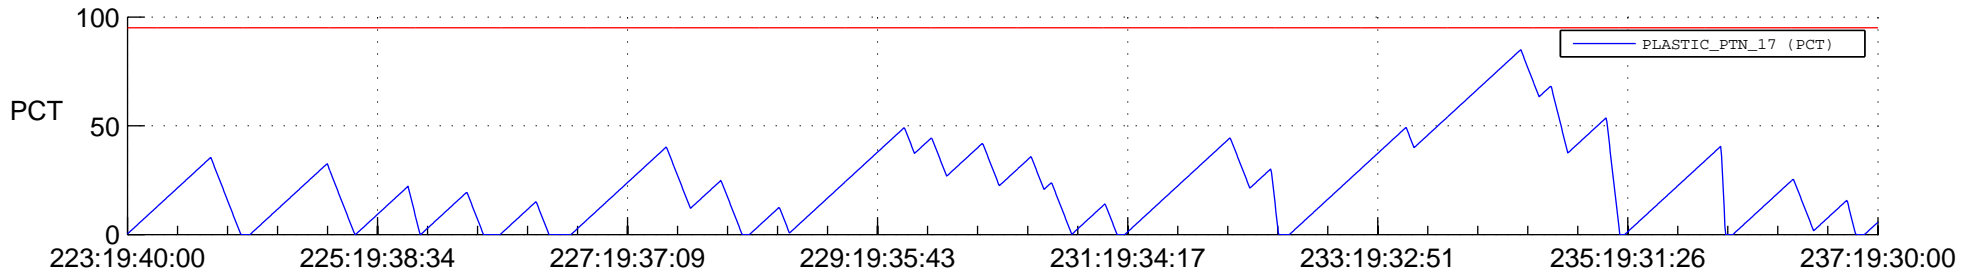

STEREO BEHIND SSR PCT Full Prediction

SWAVES_Percent_Full_Prediction

IMPACT_Percent_Full_Prediction

PLASTIC_Percent_Full_Prediction

Spacecraft_DownLink_Rate

Ground Time (2012:223:19:40:00.000 -2012:237:19:30:00.000)