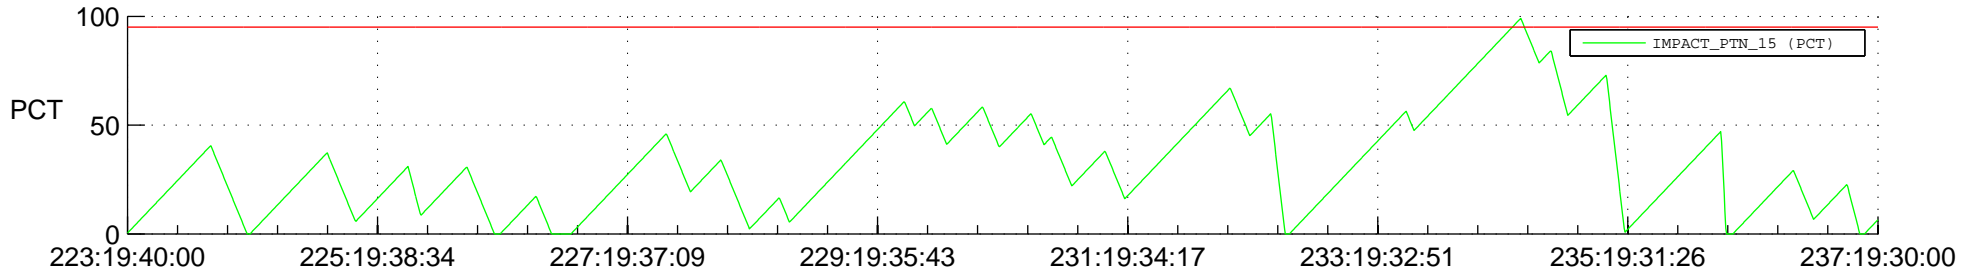

STEREO BEHIND SSR PCT Full Prediction

SWAVES_Percent_Full_Prediction

IMPACT_Percent_Full_Prediction

PLASTIC_Percent_Full_Prediction

Spacecraft_DownLink_Rate

Ground Time (2012:223:19:40:00.000 -2012:237:19:30:00.000)