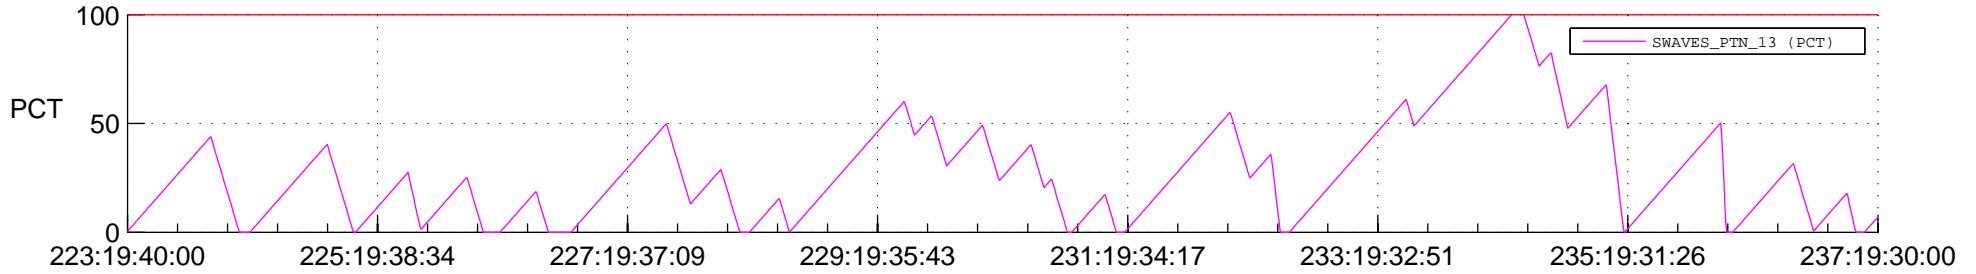

STEREO BEHIND SSR PCT Full Prediction

SWAVES_Percent_Full_Prediction

IMPACT_Percent_Full_Prediction

PLASTIC_Percent_Full_Prediction

Spacecraft_DownLink_Rate

Ground Time (2012:223:19:40:00.000 -2012:237:19:30:00.000)