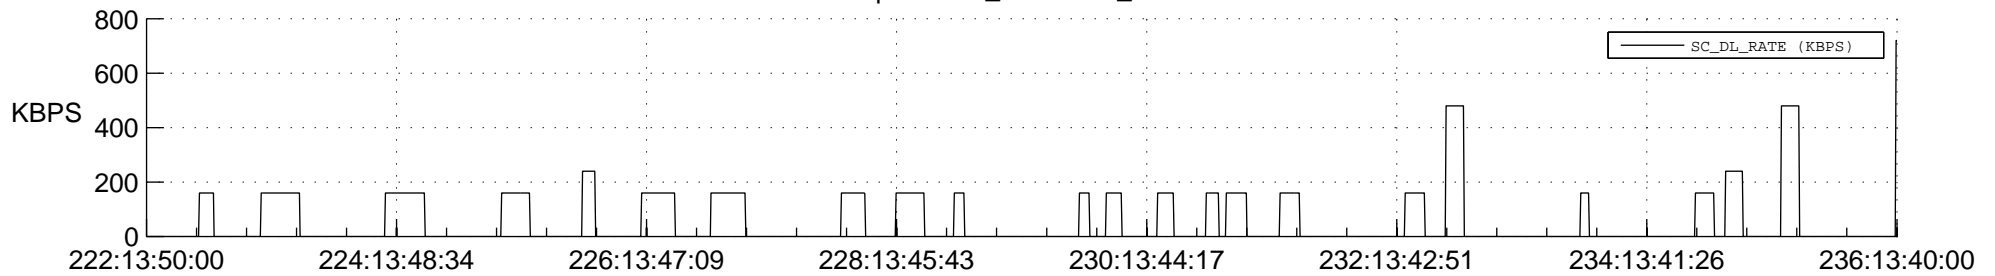

STEREO BEHIND SSR PCT Full Prediction

SWAVES_Percent_Full_Prediction

IMPACT_Percent_Full_Prediction

PLASTIC_Percent_Full_Prediction

Spacecraft_DownLink_Rate

Ground Time (2012:222:13:50:00.000 -2012:236:13:40:00.000)