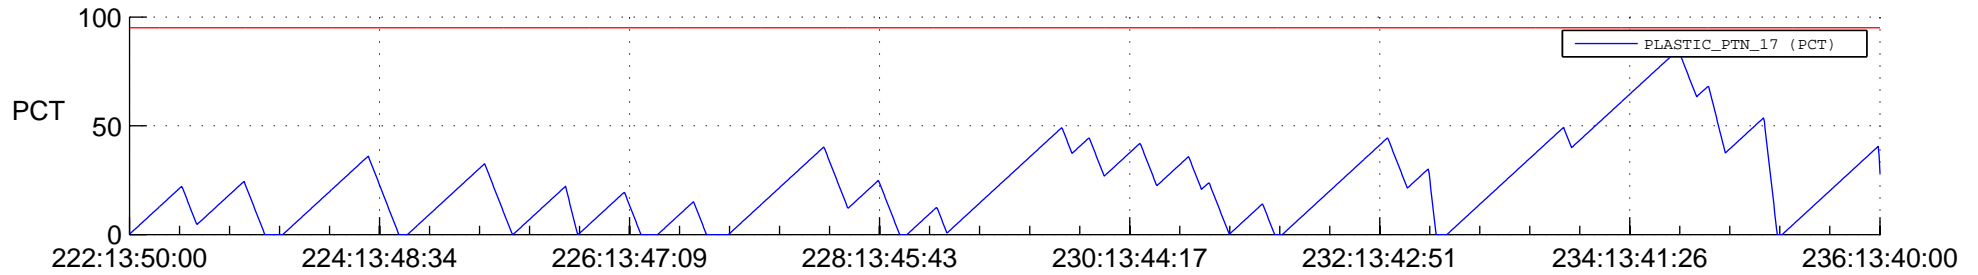

STEREO BEHIND SSR PCT Full Prediction

SWAVES_Percent_Full_Prediction

IMPACT_Percent_Full_Prediction

PLASTIC_Percent_Full_Prediction

Spacecraft_DownLink_Rate

Ground Time (2012:222:13:50:00.000 -2012:236:13:40:00.000)