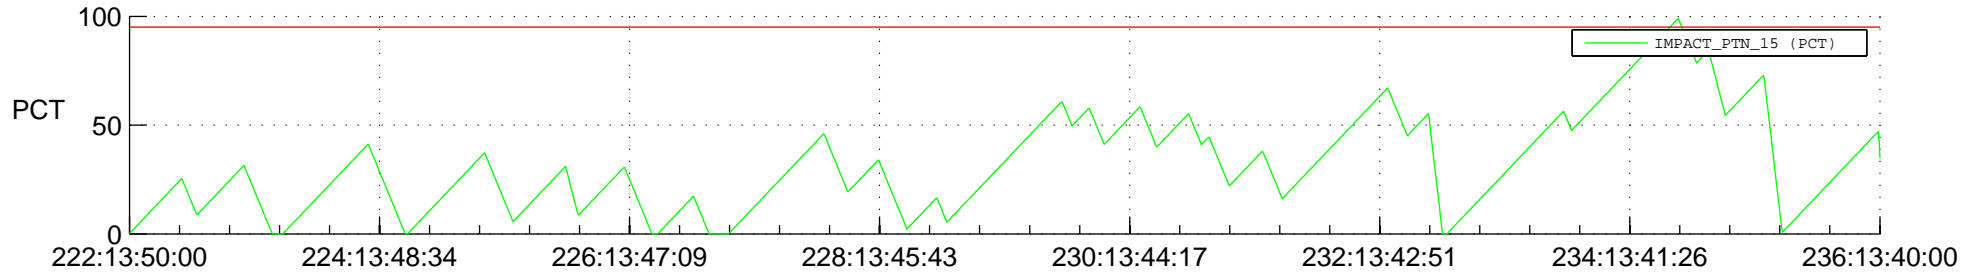

STEREO BEHIND SSR PCT Full Prediction

SWAVES_Percent_Full_Prediction

IMPACT_Percent_Full_Prediction

PLASTIC_Percent_Full_Prediction

Spacecraft_DownLink_Rate

Ground Time (2012:222:13:50:00.000 -2012:236:13:40:00.000)