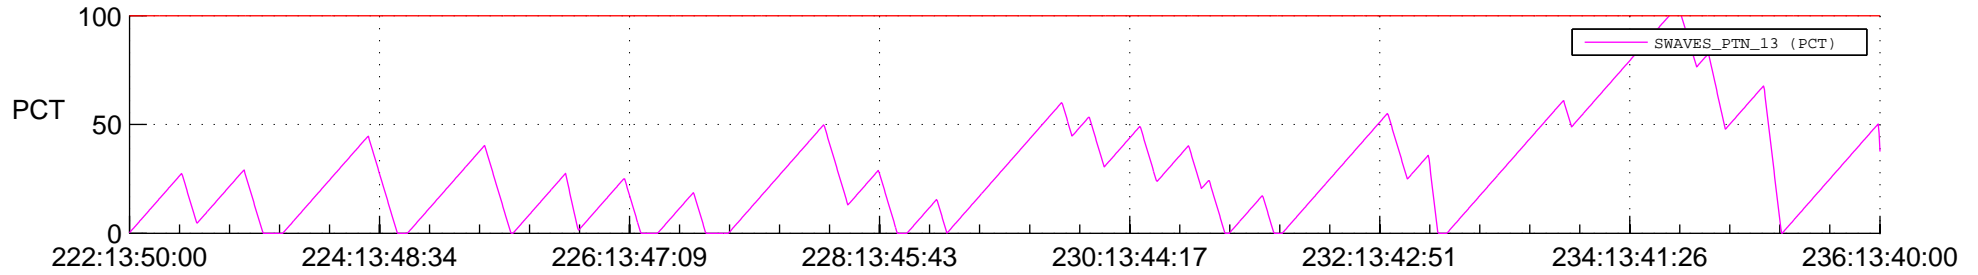

STEREO BEHIND SSR PCT Full Prediction

SWAVES_Percent_Full_Prediction

IMPACT_Percent_Full_Prediction

PLASTIC_Percent_Full_Prediction

Spacecraft_DownLink_Rate

Ground Time (2012:222:13:50:00.000 -2012:236:13:40:00.000)