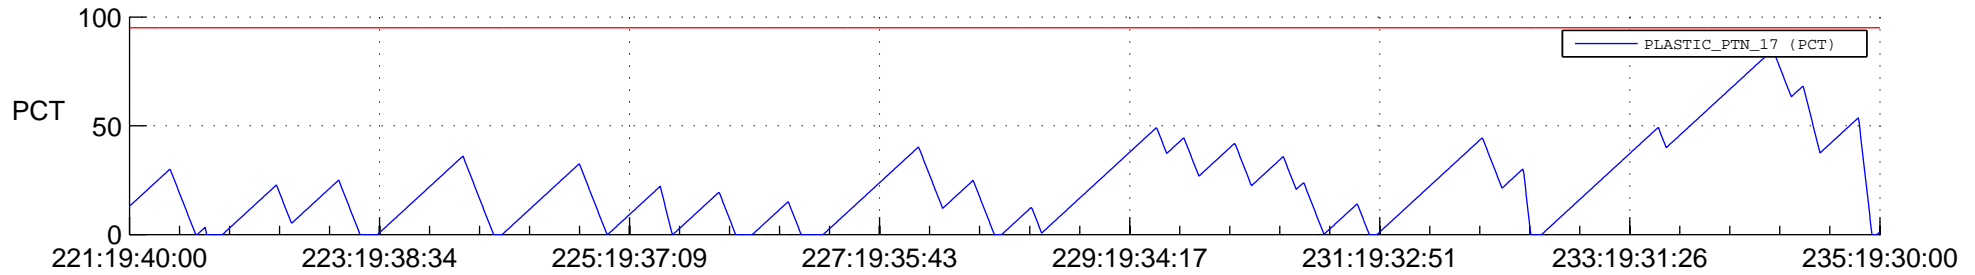

# STEREO BEHIND SSR PCT Full Prediction

## SWAVES\_Percent\_Full\_Prediction

## Spacecraft\_DownLink\_Rate

Ground Time (2012:221:19:40:00.000 -2012:235:19:30:00.000)