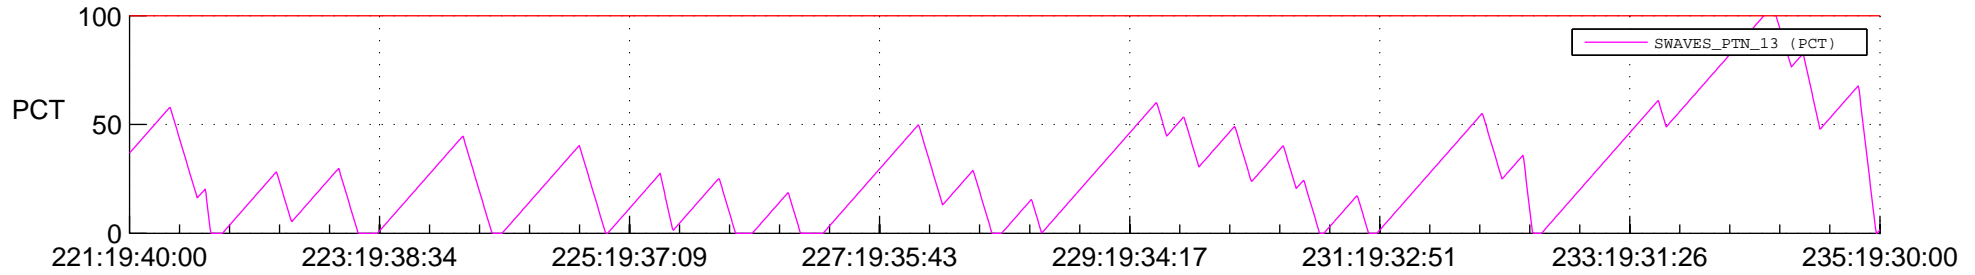

# STEREO BEHIND SSR PCT Full Prediction

## SWAVES\_Percent\_Full\_Prediction

## Spacecraft\_DownLink\_Rate

Ground Time (2012:221:19:40:00.000 -2012:235:19:30:00.000)