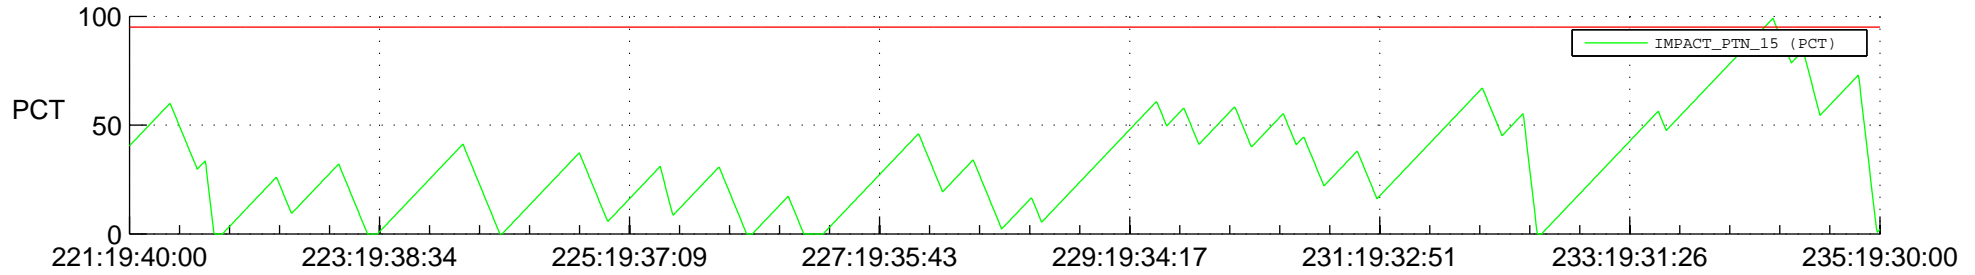

IMPACT_Percent_Full_Prediction