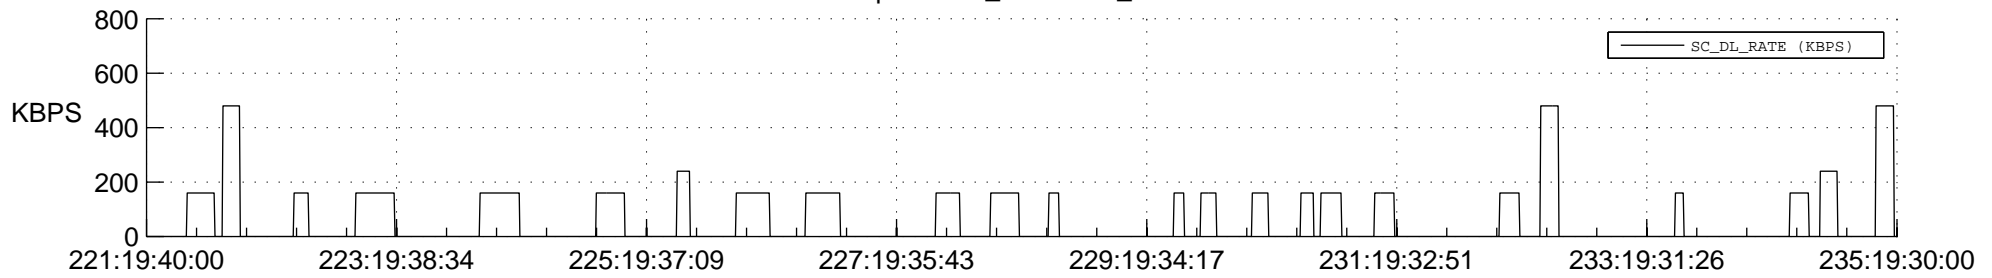

## Spacecraft\_DownLink\_Rate

Ground Time (2012:221:19:40:00.000 -2012:235:19:30:00.000)