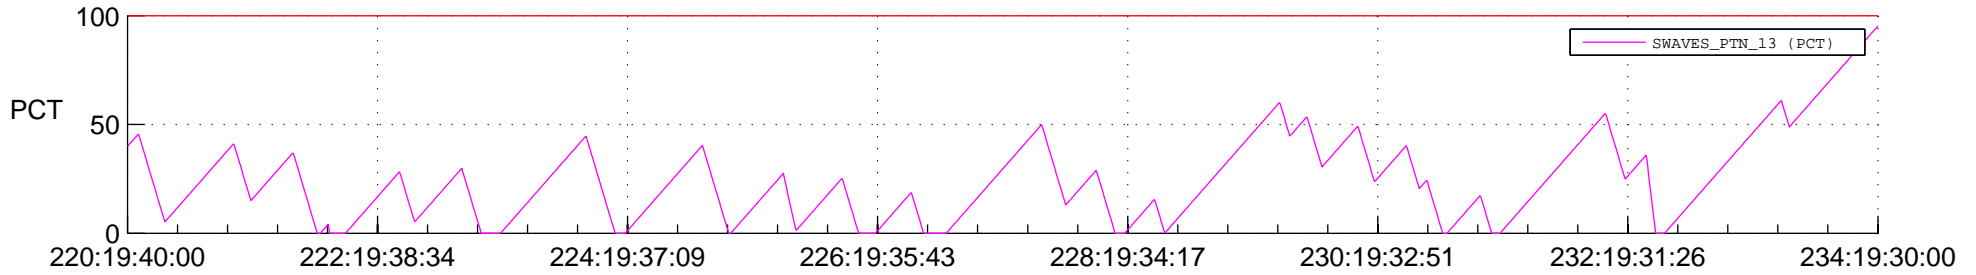

STEREO BEHIND SSR PCT Full Prediction

SWAVES_Percent_Full_Prediction

IMPACT_Percent_Full_Prediction

PLASTIC_Percent_Full_Prediction

Spacecraft_DownLink_Rate

Ground Time (2012:220:19:40:00.000 -2012:234:19:30:00.000)