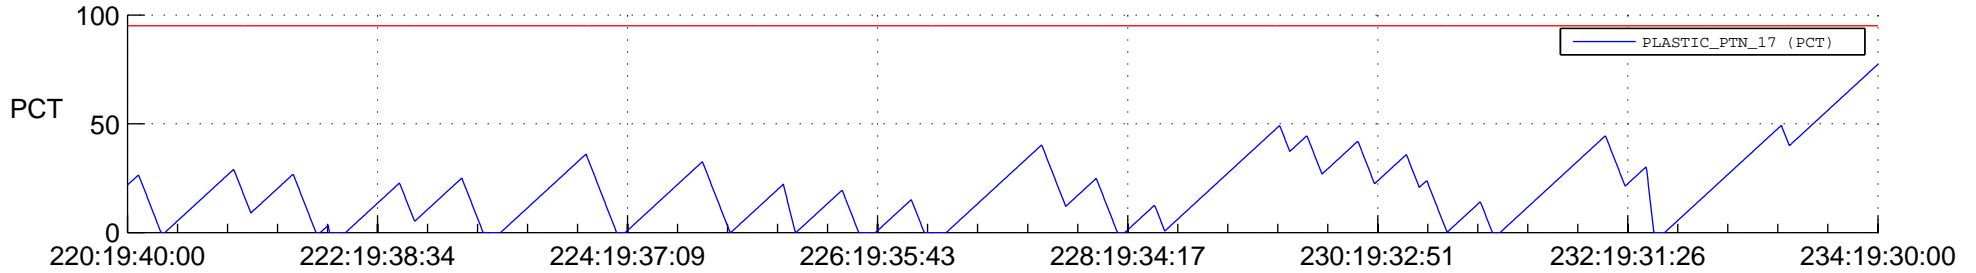

STEREO BEHIND SSR PCT Full Prediction

SWAVES_Percent_Full_Prediction

IMPACT_Percent_Full_Prediction

PLASTIC_Percent_Full_Prediction

Spacecraft_DownLink_Rate

Ground Time (2012:220:19:40:00.000 -2012:234:19:30:00.000)