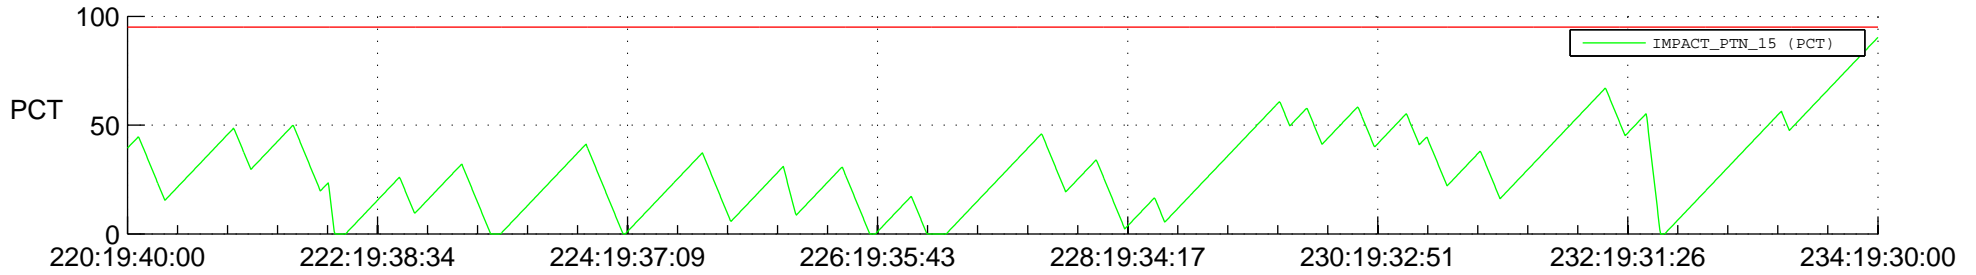

STEREO BEHIND SSR PCT Full Prediction

SWAVES_Percent_Full_Prediction

IMPACT_Percent_Full_Prediction

PLASTIC_Percent_Full_Prediction

Spacecraft_DownLink_Rate

Ground Time (2012:220:19:40:00.000 -2012:234:19:30:00.000)