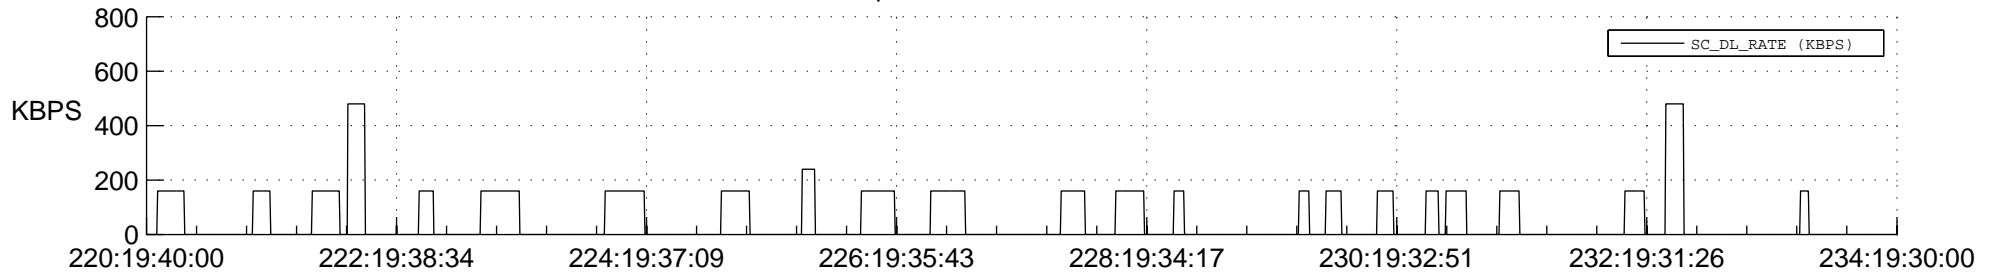

STEREO BEHIND SSR PCT Full Prediction

SWAVES_Percent_Full_Prediction

IMPACT_Percent_Full_Prediction

PLASTIC_Percent_Full_Prediction

Spacecraft_DownLink_Rate

Ground Time (2012:220:19:40:00.000 -2012:234:19:30:00.000)