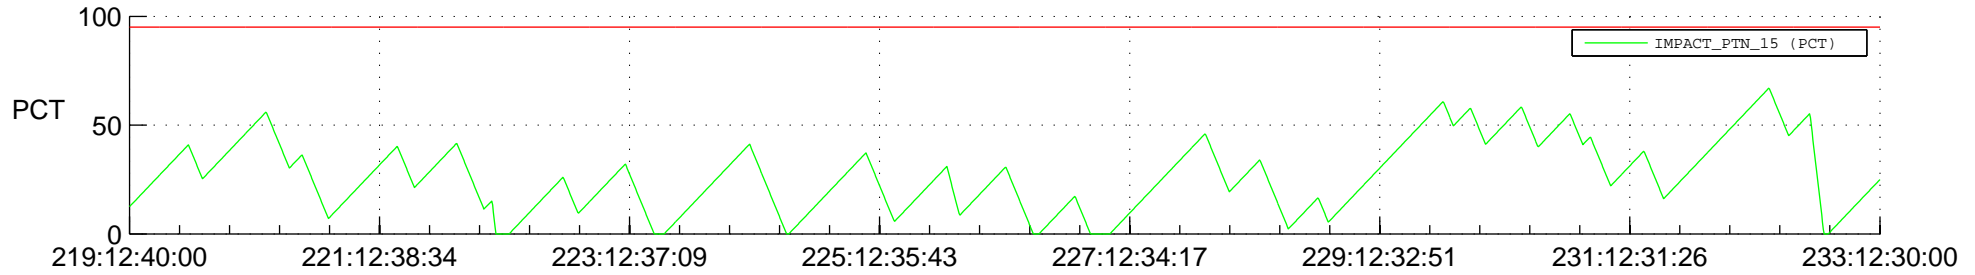

STEREO BEHIND SSR PCT Full Prediction

SWAVES_Percent_Full_Prediction

IMPACT_Percent_Full_Prediction

PLASTIC_Percent_Full_Prediction

Spacecraft_DownLink_Rate