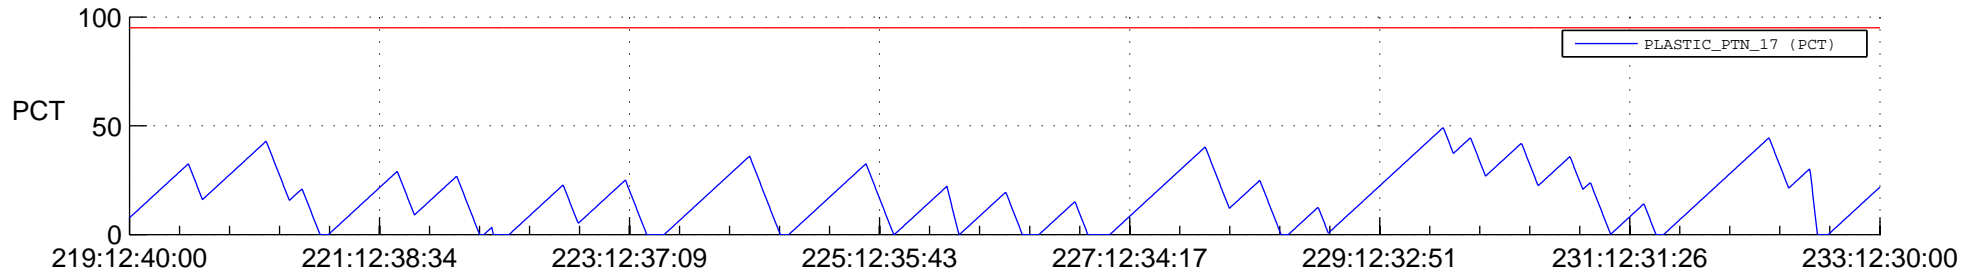

STEREO BEHIND SSR PCT Full Prediction

SWAVES_Percent_Full_Prediction

IMPACT_Percent_Full_Prediction

PLASTIC_Percent_Full_Prediction

Spacecraft_DownLink_Rate