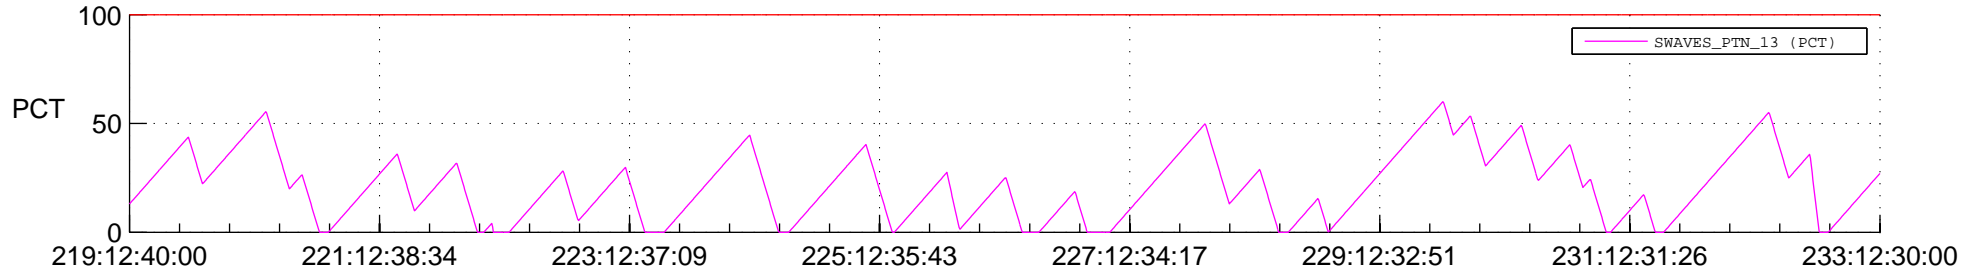

STEREO BEHIND SSR PCT Full Prediction

SWAVES_Percent_Full_Prediction

IMPACT_Percent_Full_Prediction

PLASTIC_Percent_Full_Prediction

Spacecraft_DownLink_Rate