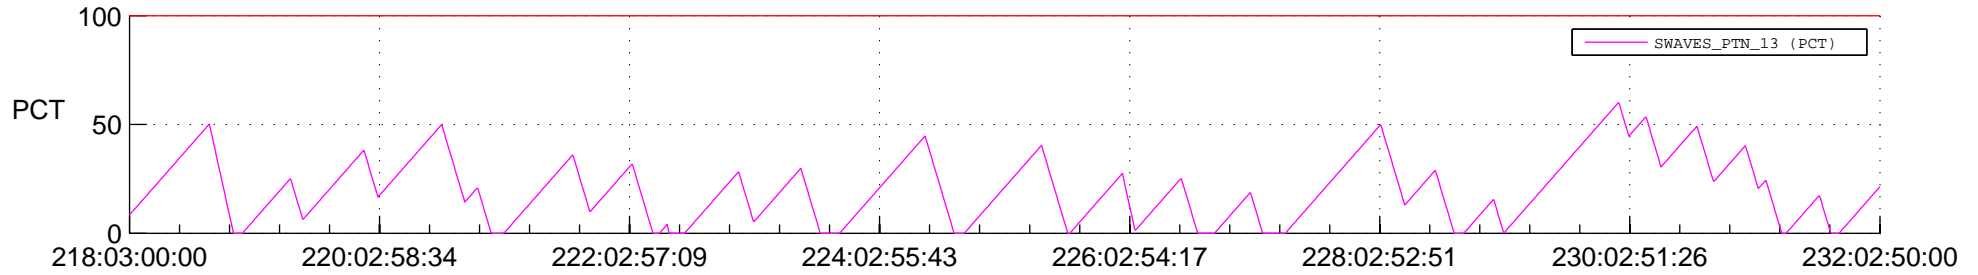

STEREO BEHIND SSR PCT Full Prediction

SWAVES_Percent_Full_Prediction

IMPACT_Percent_Full_Prediction

PLASTIC_Percent_Full_Prediction

Spacecraft_DownLink_Rate

Ground Time (2012:218:03:00:00.000 -2012:232:02:50:00.000)