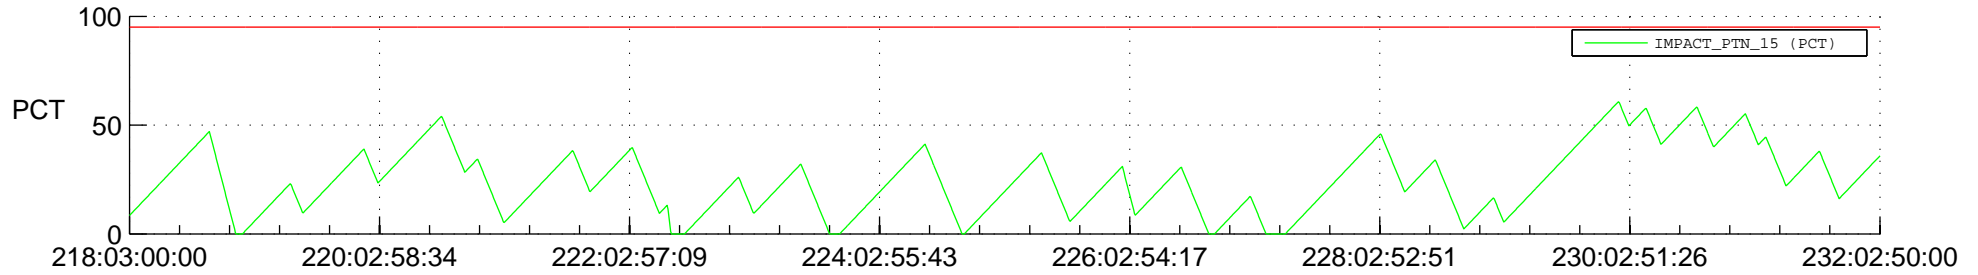

STEREO BEHIND SSR PCT Full Prediction

SWAVES_Percent_Full_Prediction

IMPACT_Percent_Full_Prediction

PLASTIC_Percent_Full_Prediction

Spacecraft_DownLink_Rate

Ground Time (2012:218:03:00:00.000 -2012:232:02:50:00.000)