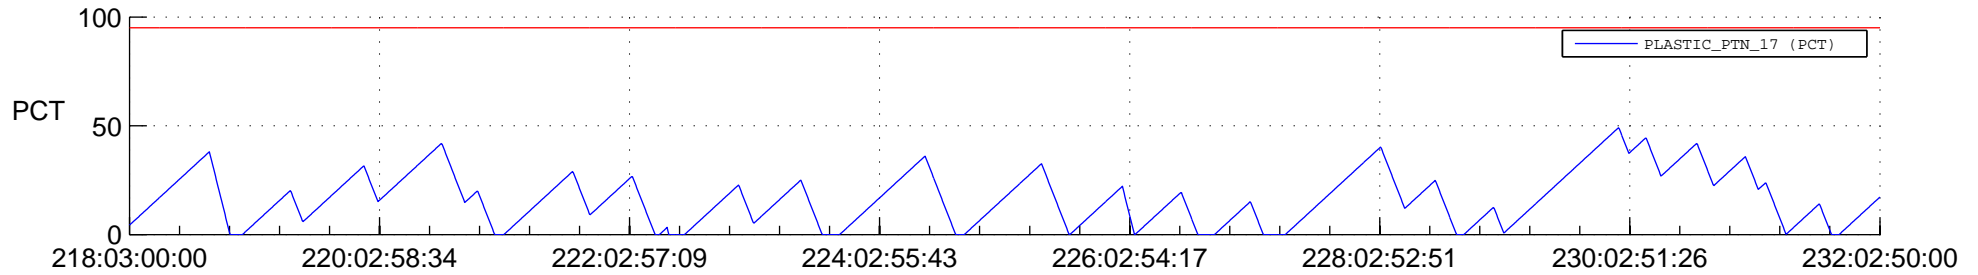

STEREO BEHIND SSR PCT Full Prediction

SWAVES_Percent_Full_Prediction

IMPACT_Percent_Full_Prediction

PLASTIC_Percent_Full_Prediction

Spacecraft_DownLink_Rate

Ground Time (2012:218:03:00:00.000 -2012:232:02:50:00.000)