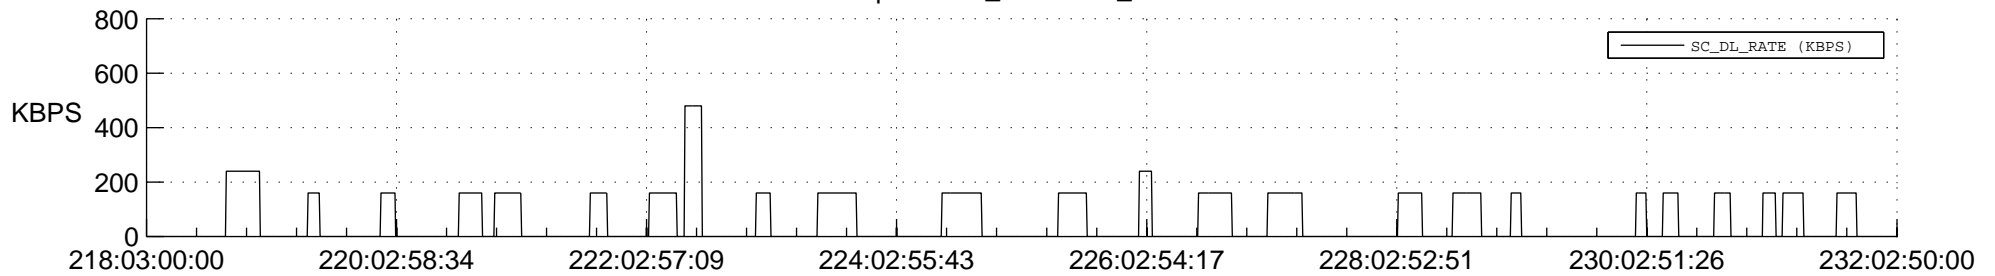

STEREO BEHIND SSR PCT Full Prediction

SWAVES_Percent_Full_Prediction

IMPACT_Percent_Full_Prediction

PLASTIC_Percent_Full_Prediction

Spacecraft_DownLink_Rate

Ground Time (2012:218:03:00:00.000 -2012:232:02:50:00.000)