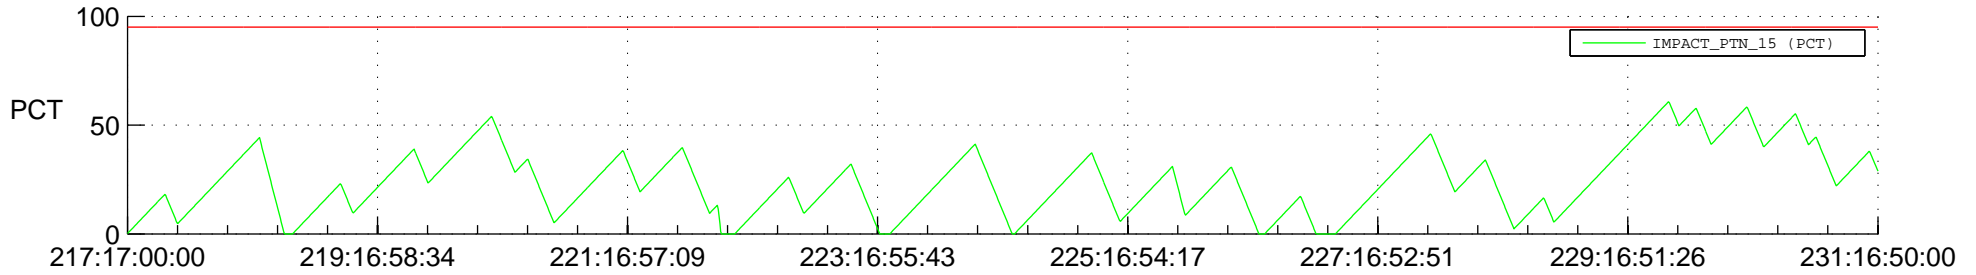

STEREO BEHIND SSR PCT Full Prediction

SWAVES_Percent_Full_Prediction

IMPACT_Percent_Full_Prediction

PLASTIC_Percent_Full_Prediction

Spacecraft_DownLink_Rate

Ground Time (2012:217:17:00:00.000 -2012:231:16:50:00.000)