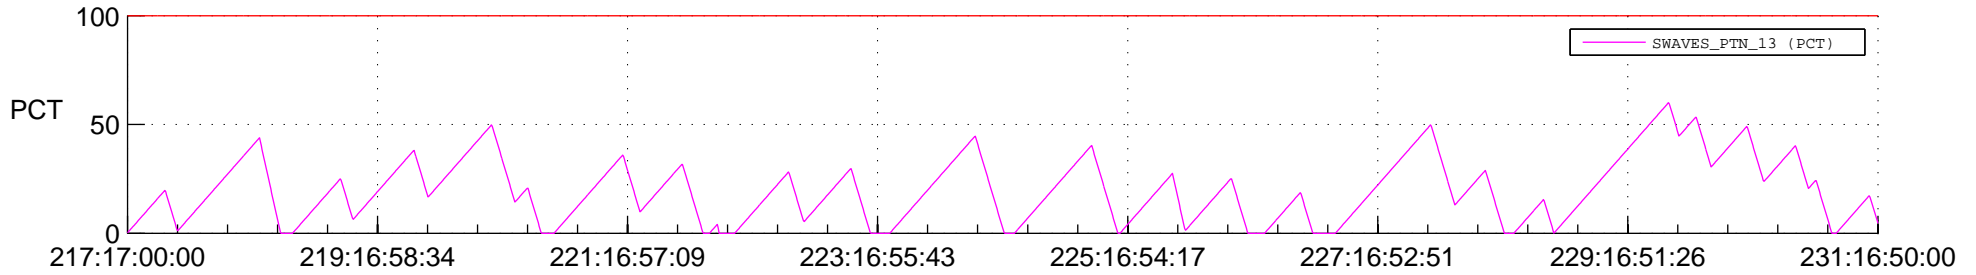

STEREO BEHIND SSR PCT Full Prediction

SWAVES_Percent_Full_Prediction

IMPACT_Percent_Full_Prediction

PLASTIC_Percent_Full_Prediction

Spacecraft_DownLink_Rate

Ground Time (2012:217:17:00:00.000 -2012:231:16:50:00.000)