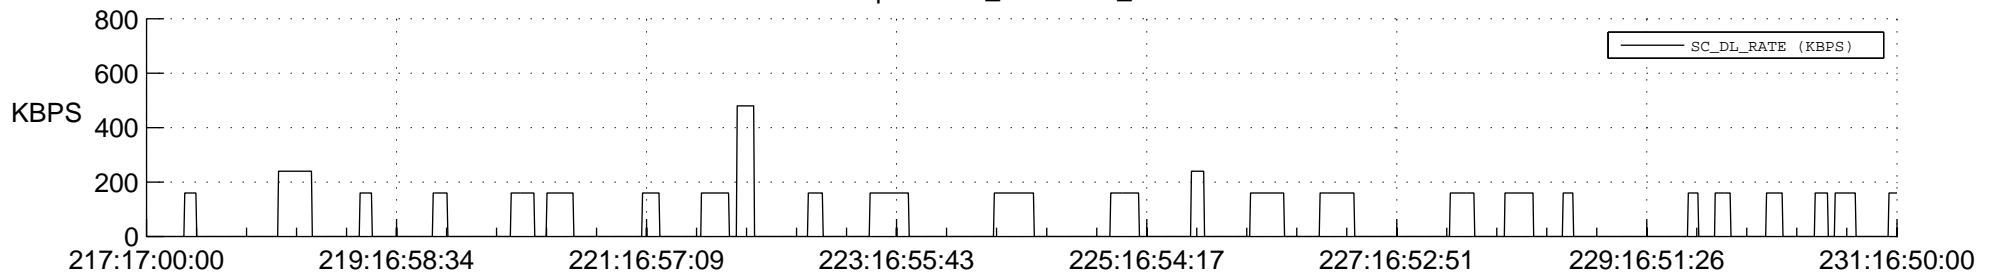

STEREO BEHIND SSR PCT Full Prediction

SWAVES_Percent_Full_Prediction

IMPACT_Percent_Full_Prediction

PLASTIC_Percent_Full_Prediction

Spacecraft_DownLink_Rate

Ground Time (2012:217:17:00:00.000 -2012:231:16:50:00.000)