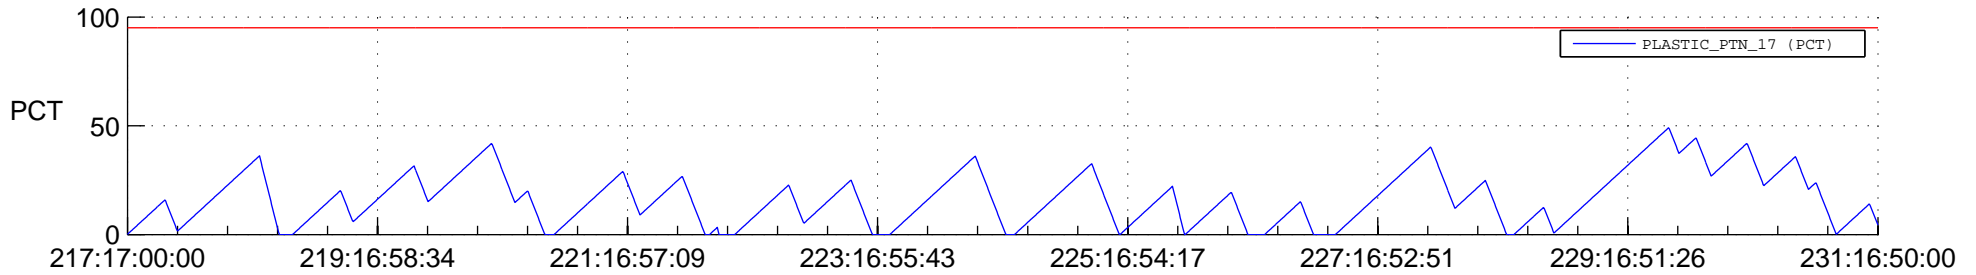

STEREO BEHIND SSR PCT Full Prediction

SWAVES_Percent_Full_Prediction

IMPACT_Percent_Full_Prediction

PLASTIC_Percent_Full_Prediction

Spacecraft_DownLink_Rate

Ground Time (2012:217:17:00:00.000 -2012:231:16:50:00.000)