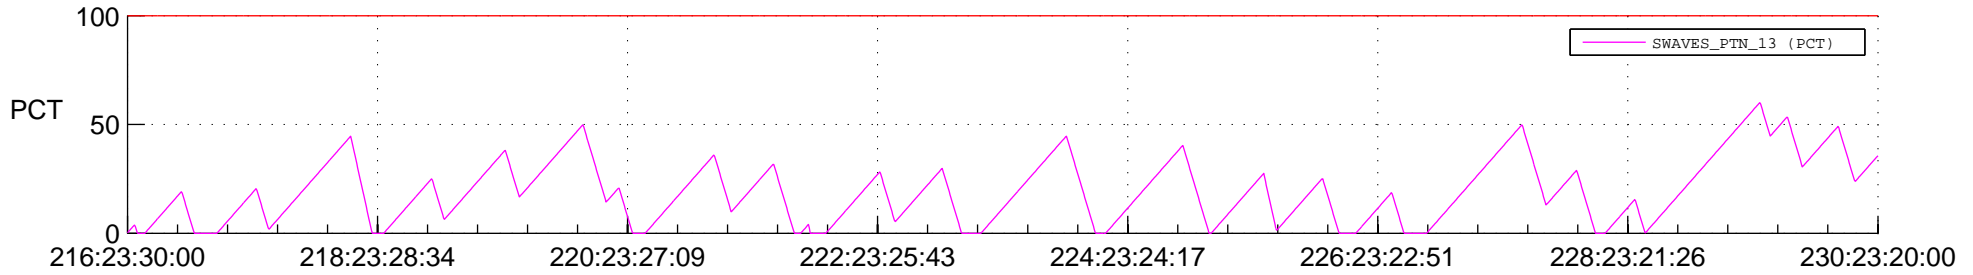

STEREO BEHIND SSR PCT Full Prediction

SWAVES_Percent_Full_Prediction

IMPACT_Percent_Full_Prediction

PLASTIC_Percent_Full_Prediction

Spacecraft_DownLink_Rate