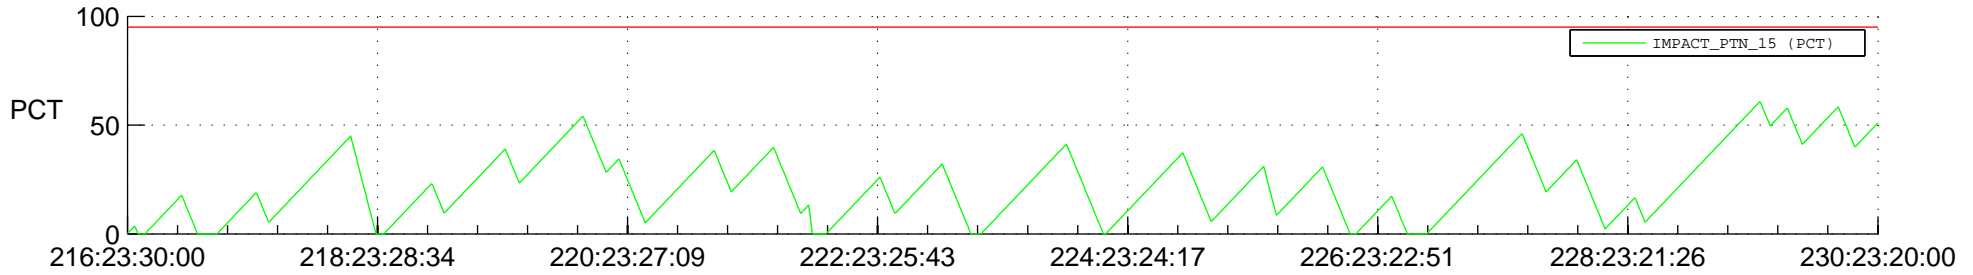

STEREO BEHIND SSR PCT Full Prediction

SWAVES_Percent_Full_Prediction

IMPACT_Percent_Full_Prediction

PLASTIC_Percent_Full_Prediction

Spacecraft_DownLink_Rate