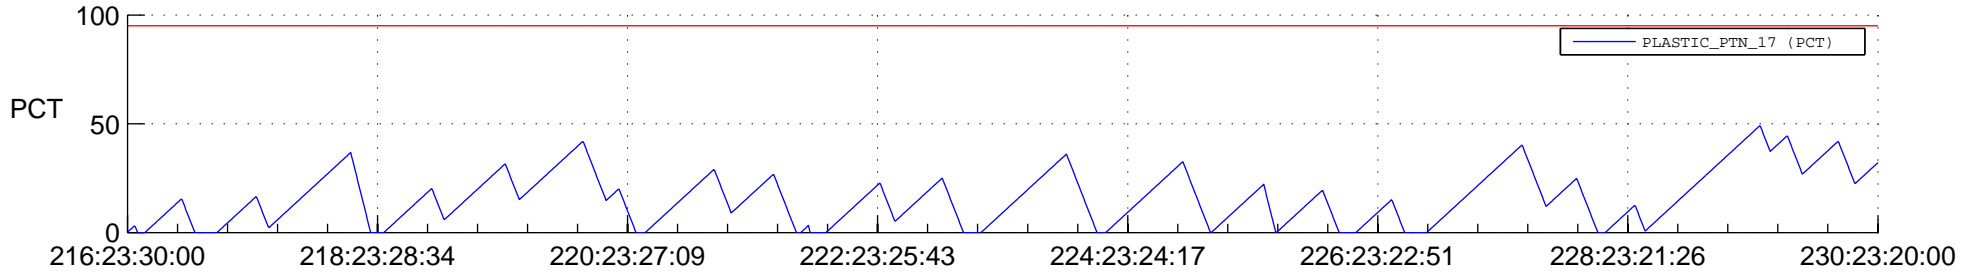

STEREO BEHIND SSR PCT Full Prediction

SWAVES_Percent_Full_Prediction

IMPACT_Percent_Full_Prediction

PLASTIC_Percent_Full_Prediction

Spacecraft_DownLink_Rate